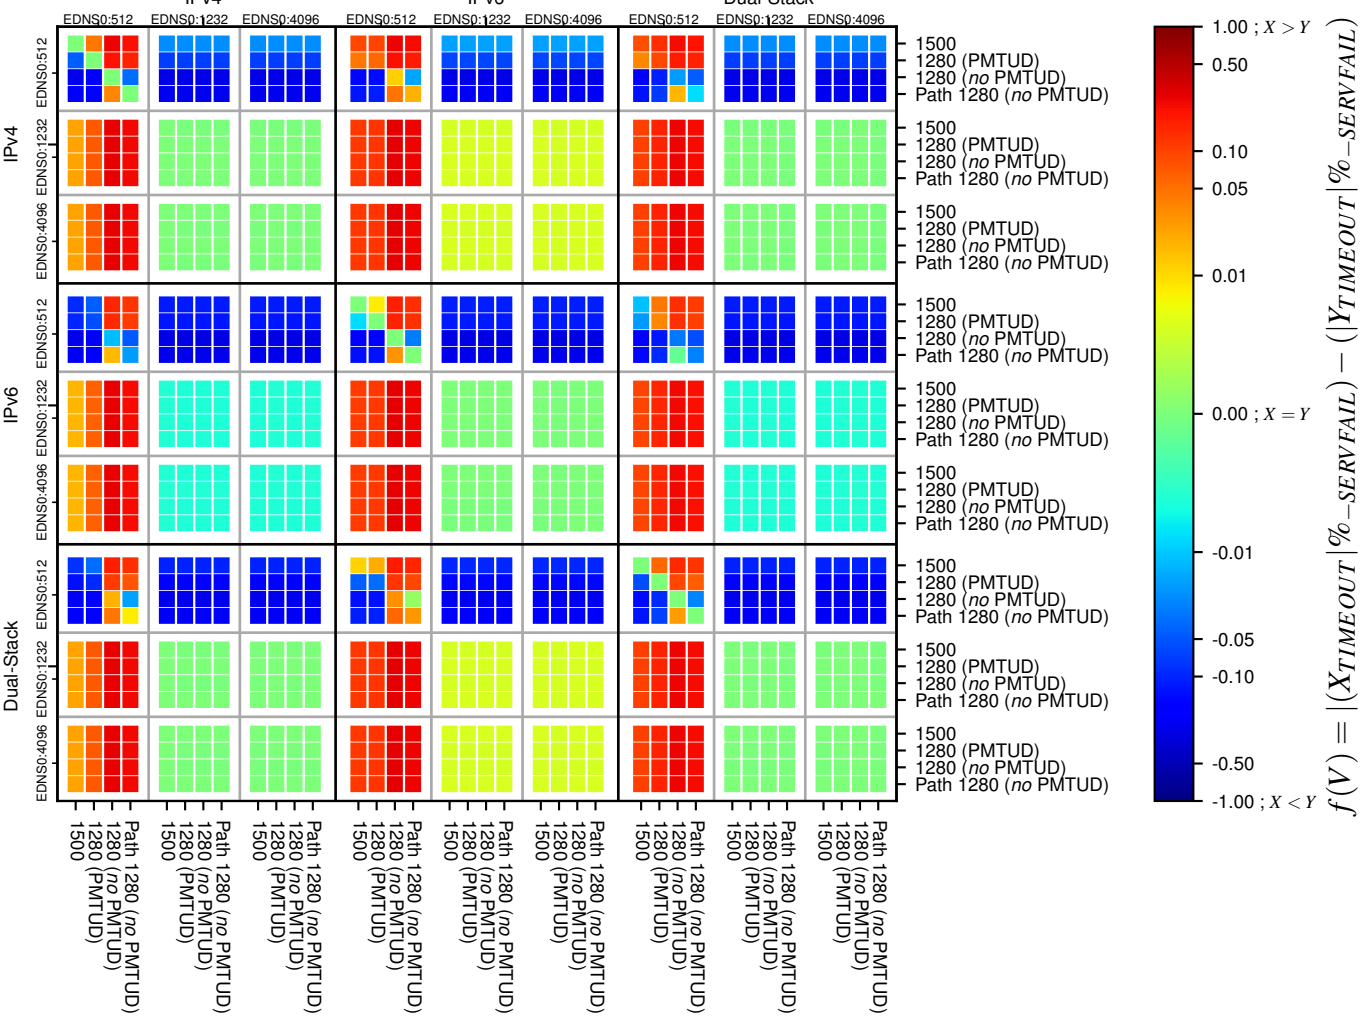

All Zones without DNSSEC for '.jp'

All Zones with DNSSEC for '.jp'

All Zones for '.jp'

$$f(V) = |(X_{TIMEOUT} | \% - SERVFAIL) - (Y_{TIMEOUT} | \% - SERVFAIL)|$$

$$f(V) = |(X_{TIMEOUT} | \% - SERVFAIL) - (Y_{TIMEOUT} | \% - SERVFAIL)|$$

$$f(V) = |(X_{TIMEOUT} | \% - SERVFAIL) - (Y_{TIMEOUT} | \% - SERVFAIL)|$$