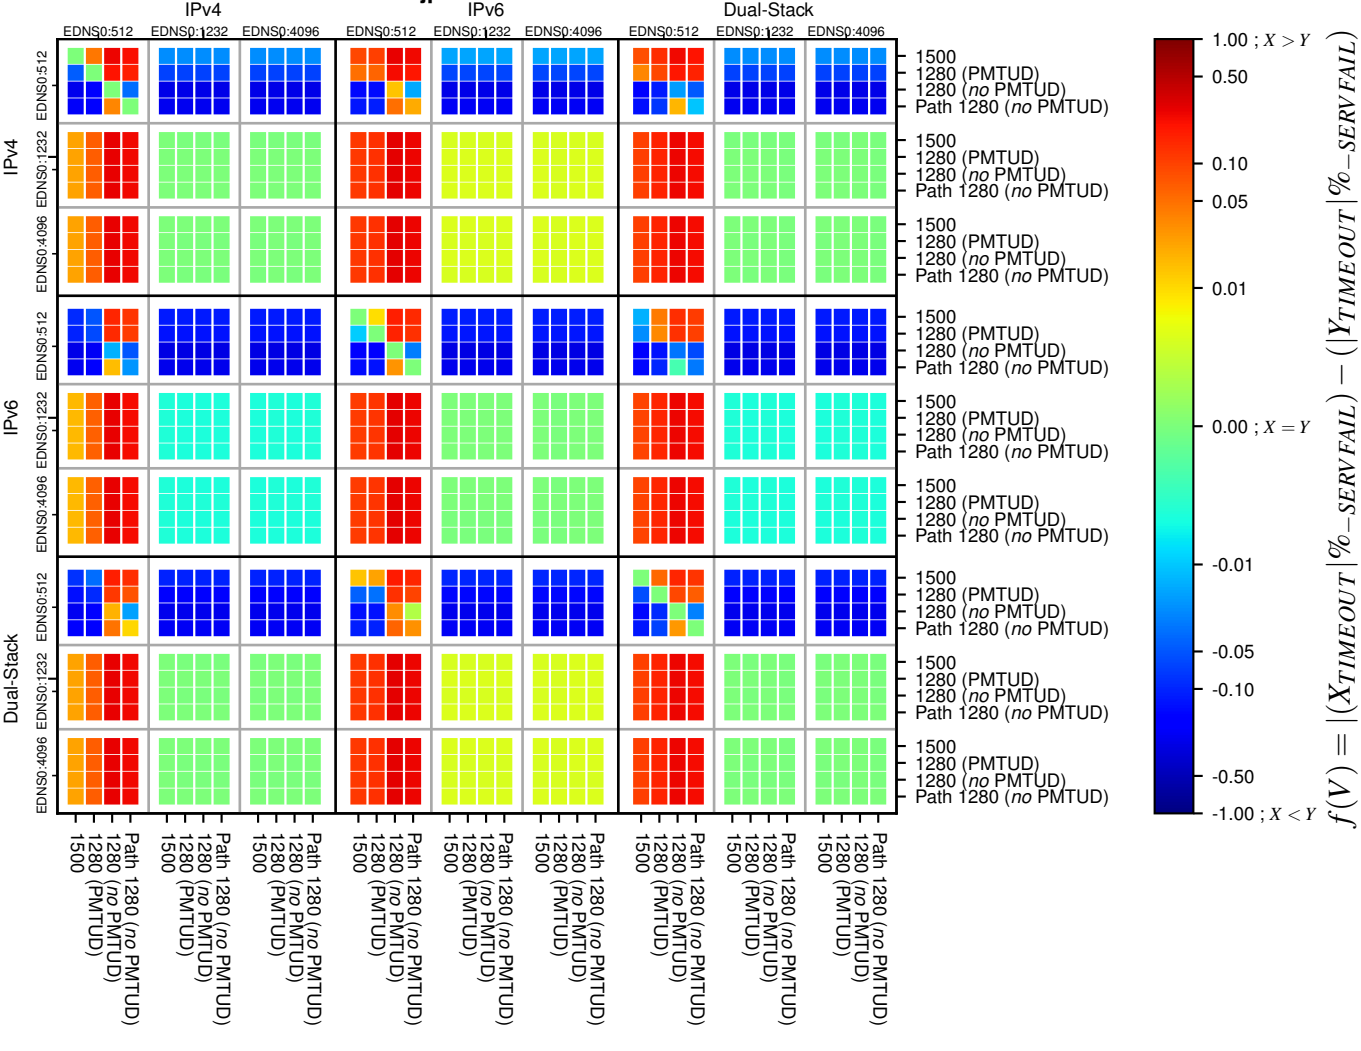

All Zones without DNSSEC for '.jp'

All Zones with DNSSEC for '.jp'

All Zones for '.jp'

$$f(V) = |(X_{TIMEOUT} | \% - SERVFAIL) - (Y_{TIMEOUT} | \% - SERVFAIL)|$$

$$f(V) = |(X_{TIMEOUT} | \% - SERVFAIL) - (Y_{TIMEOUT} | \% - SERVFAIL)|$$

$$f(V) = |(X_{TIMEOUT} | \% - SERVFAIL) - (Y_{TIMEOUT} | \% - SERVFAIL)|$$