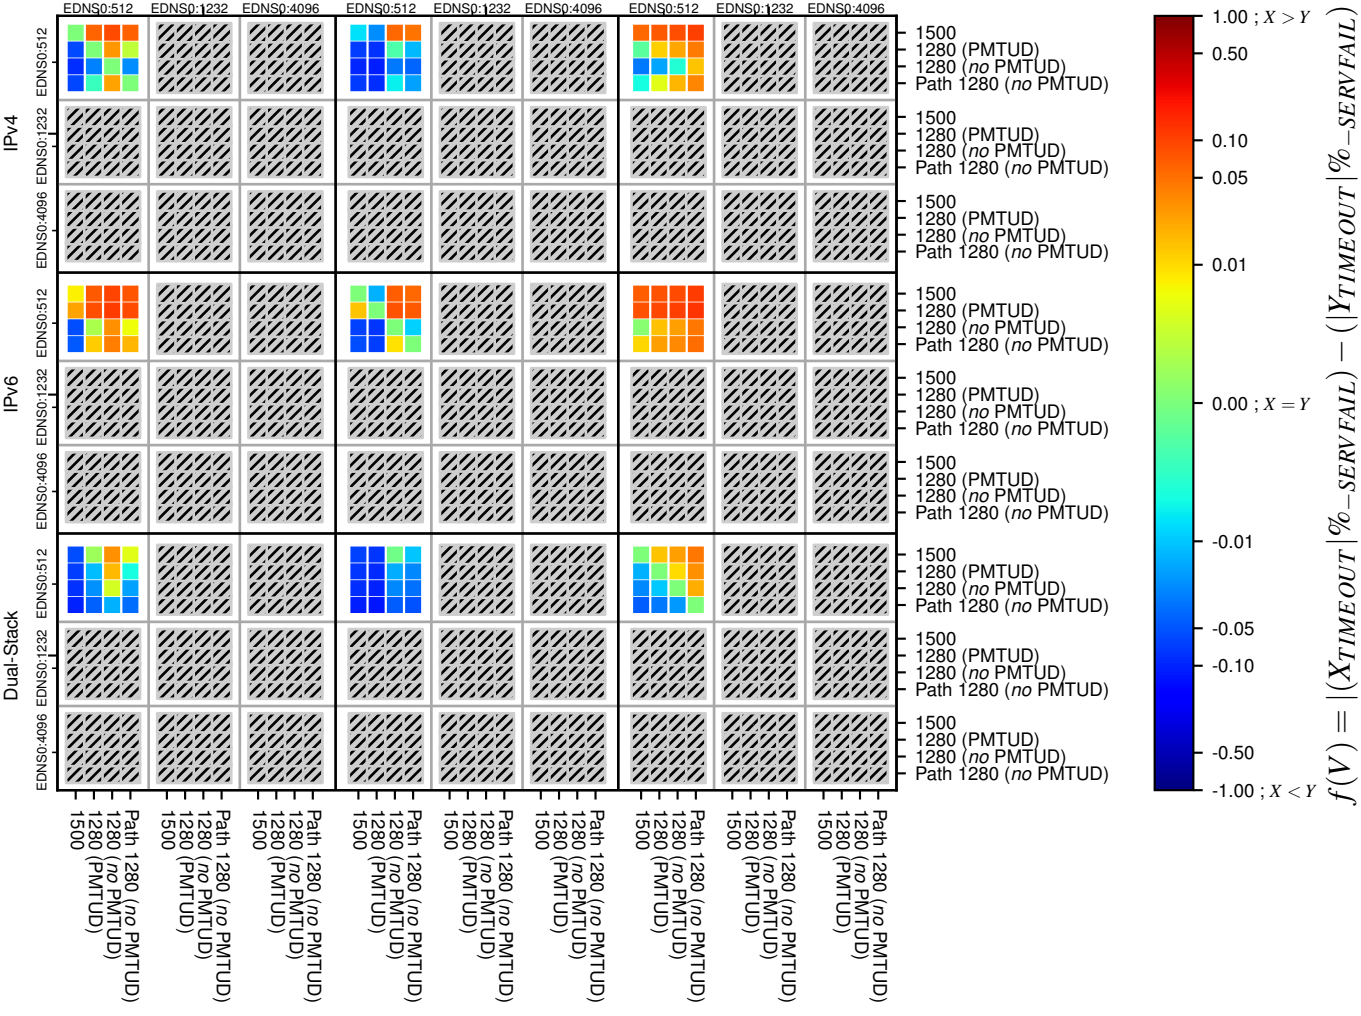

All Zones without DNSSEC for '.jp'

All Zones with DNSSEC for '.jp'

All Zones for '.jp'

$$f(V) = |(X_{TIMEOUT} | \% - SERVFAIL) - (Y_{TIMEOUT} | \% - SERVFAIL)|$$

$$f(V) = |(X_{TIMEOUT} | \% - SERVFAIL) - (Y_{TIMEOUT} | \% - SERVFAIL)|$$

$$f(V) = |(X_{TIMEOUT} | \% - SERVFAIL) - (Y_{TIMEOUT} | \% - SERVFAIL)|$$