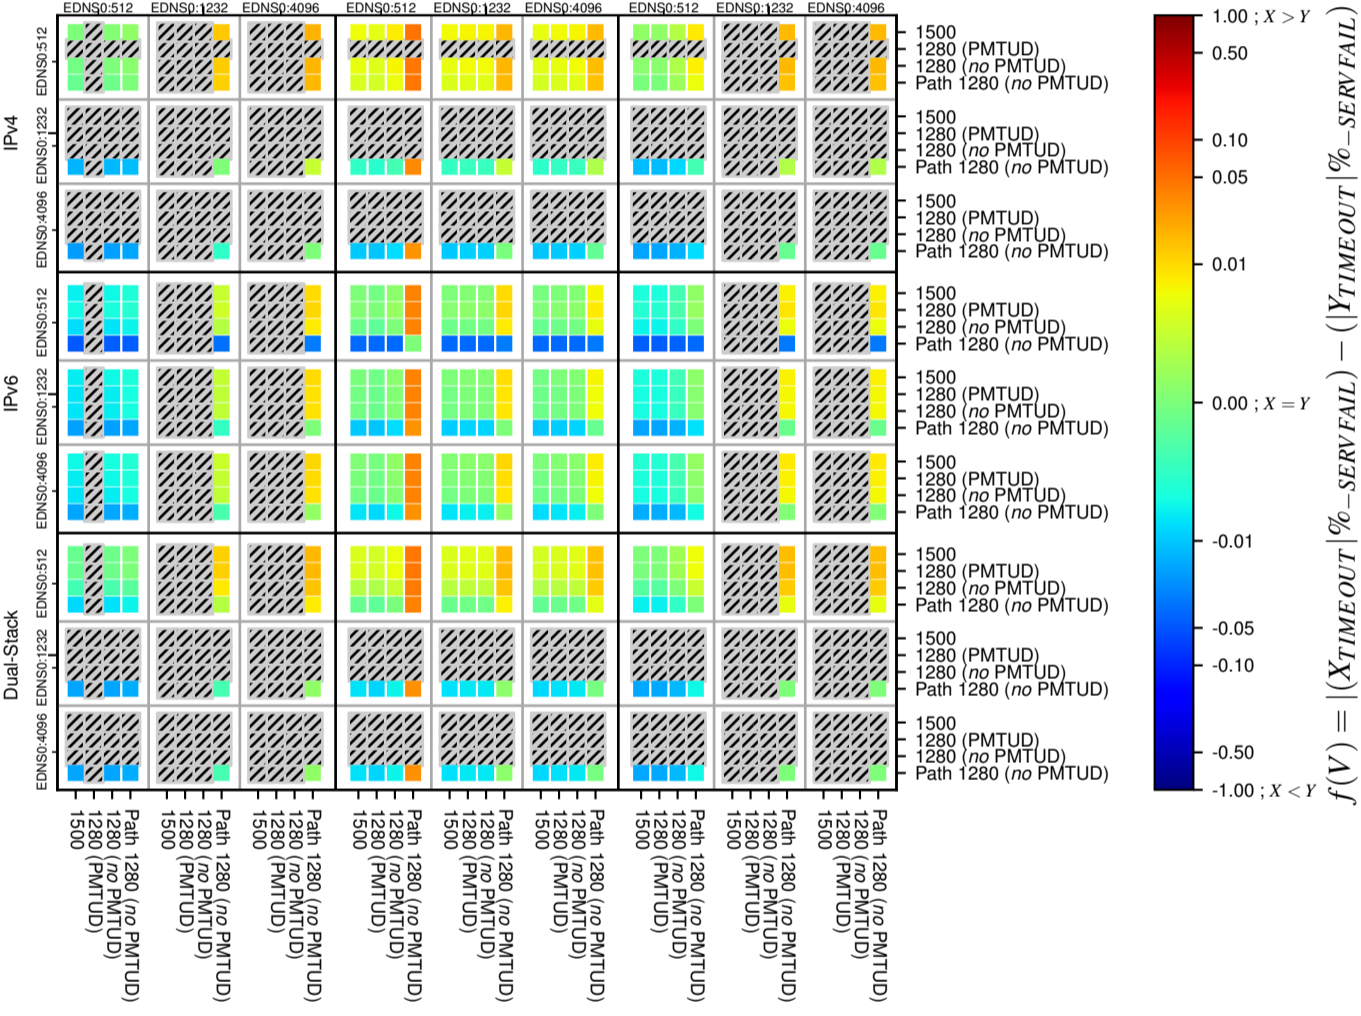

All Zones with DNSSEC for '.nl'