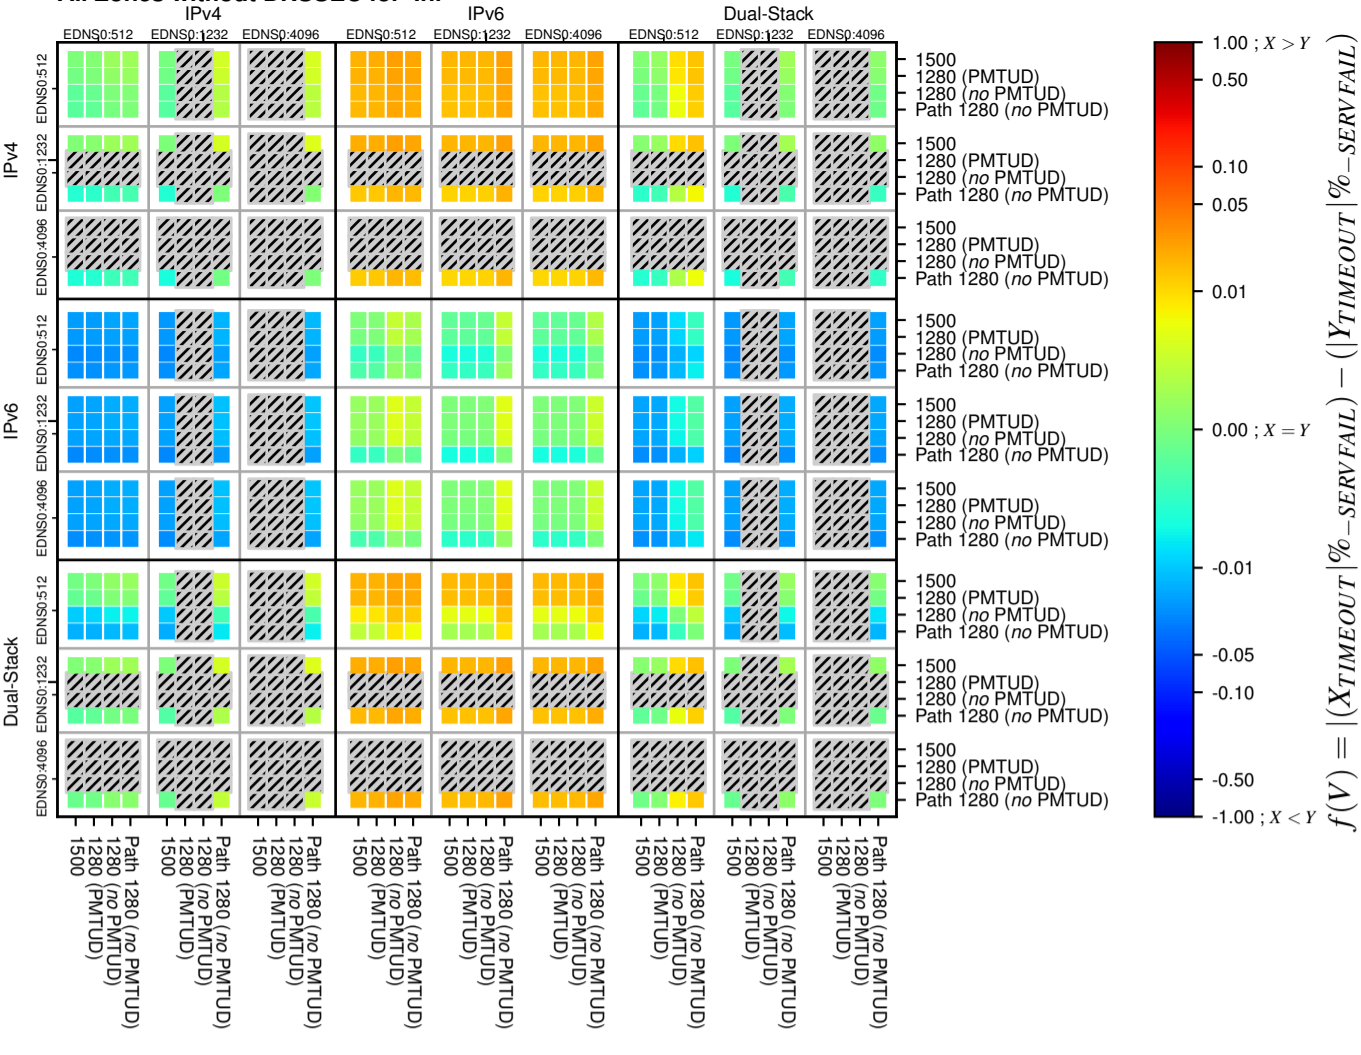

### All Zones without DNSSEC for '.nl'