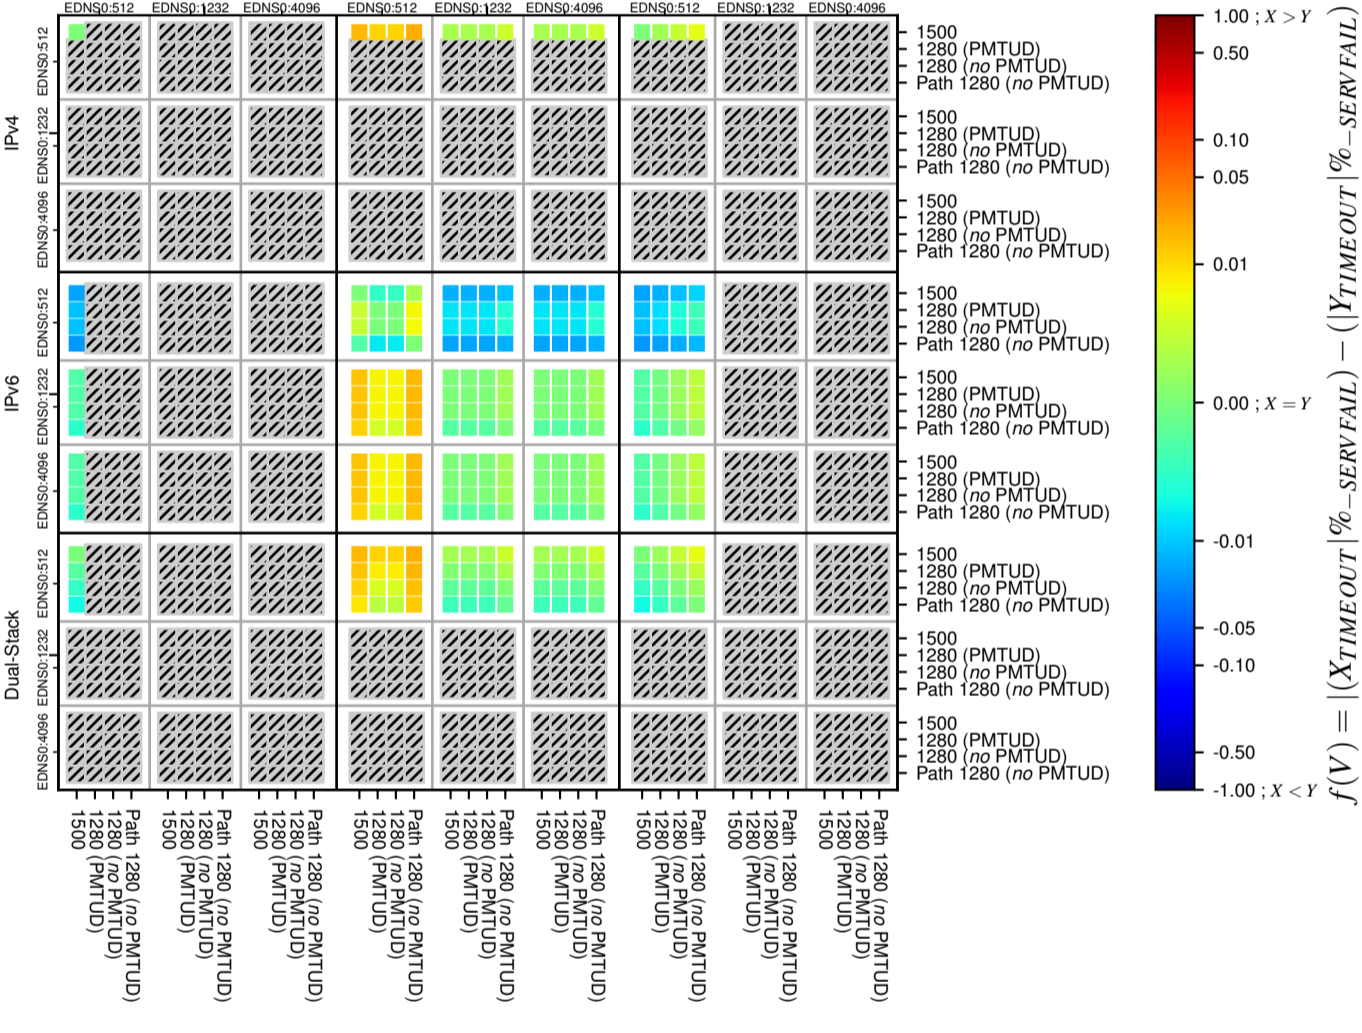

All Zones without DNSSEC for '.se'

All Zones with DNSSEC for '.se'

All Zones for '.se'