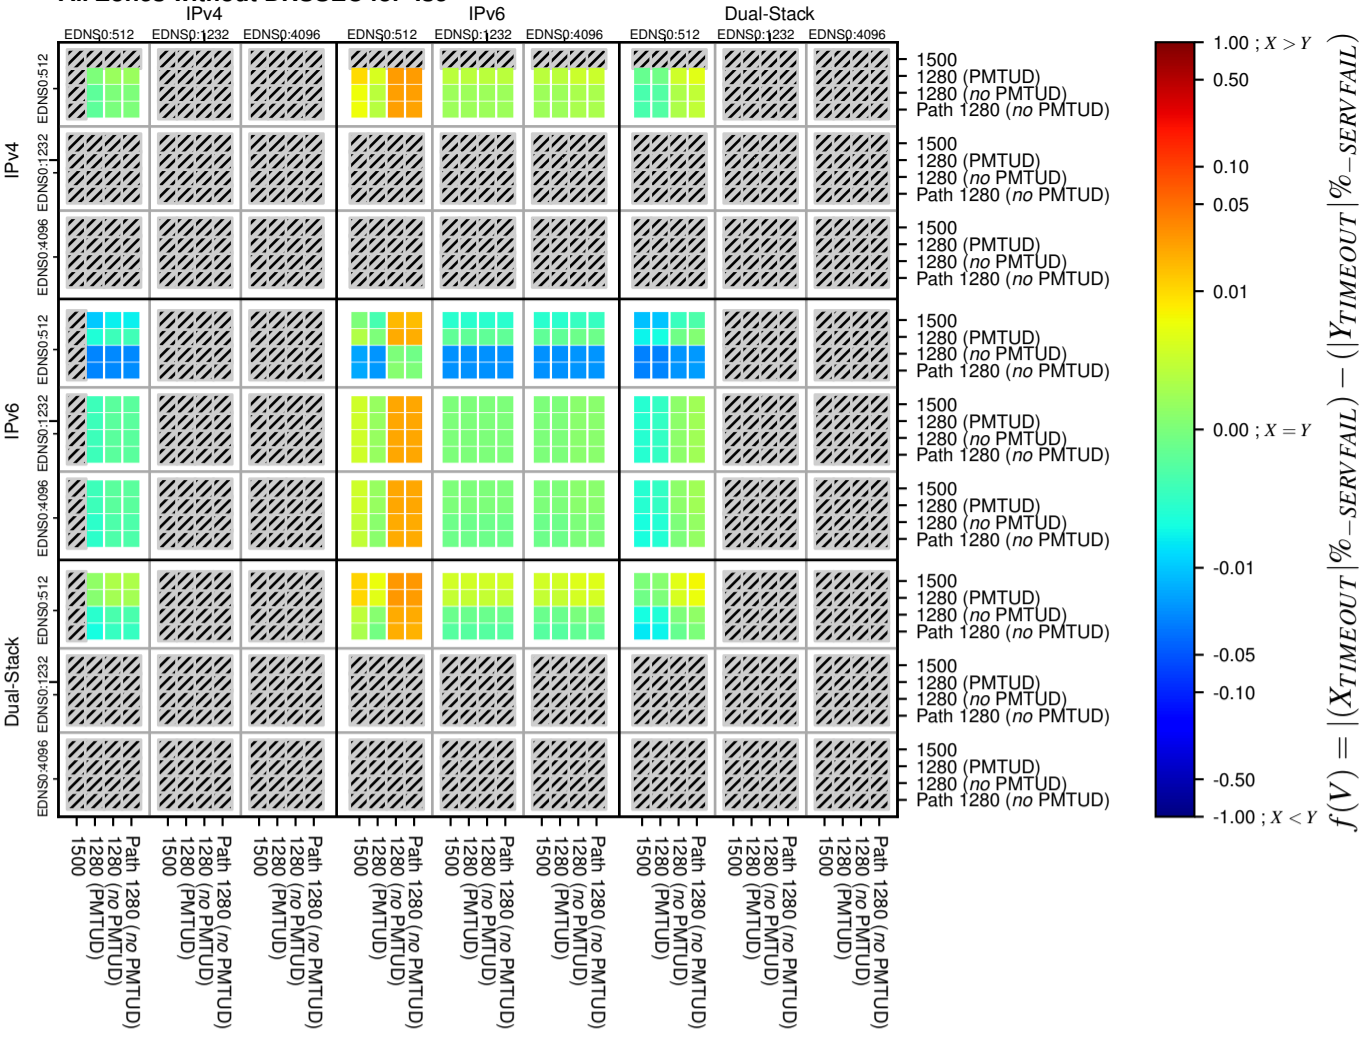

All Zones without DNSSEC for '.se'

All Zones with DNSSEC for '.se'

All Zones for '.se'