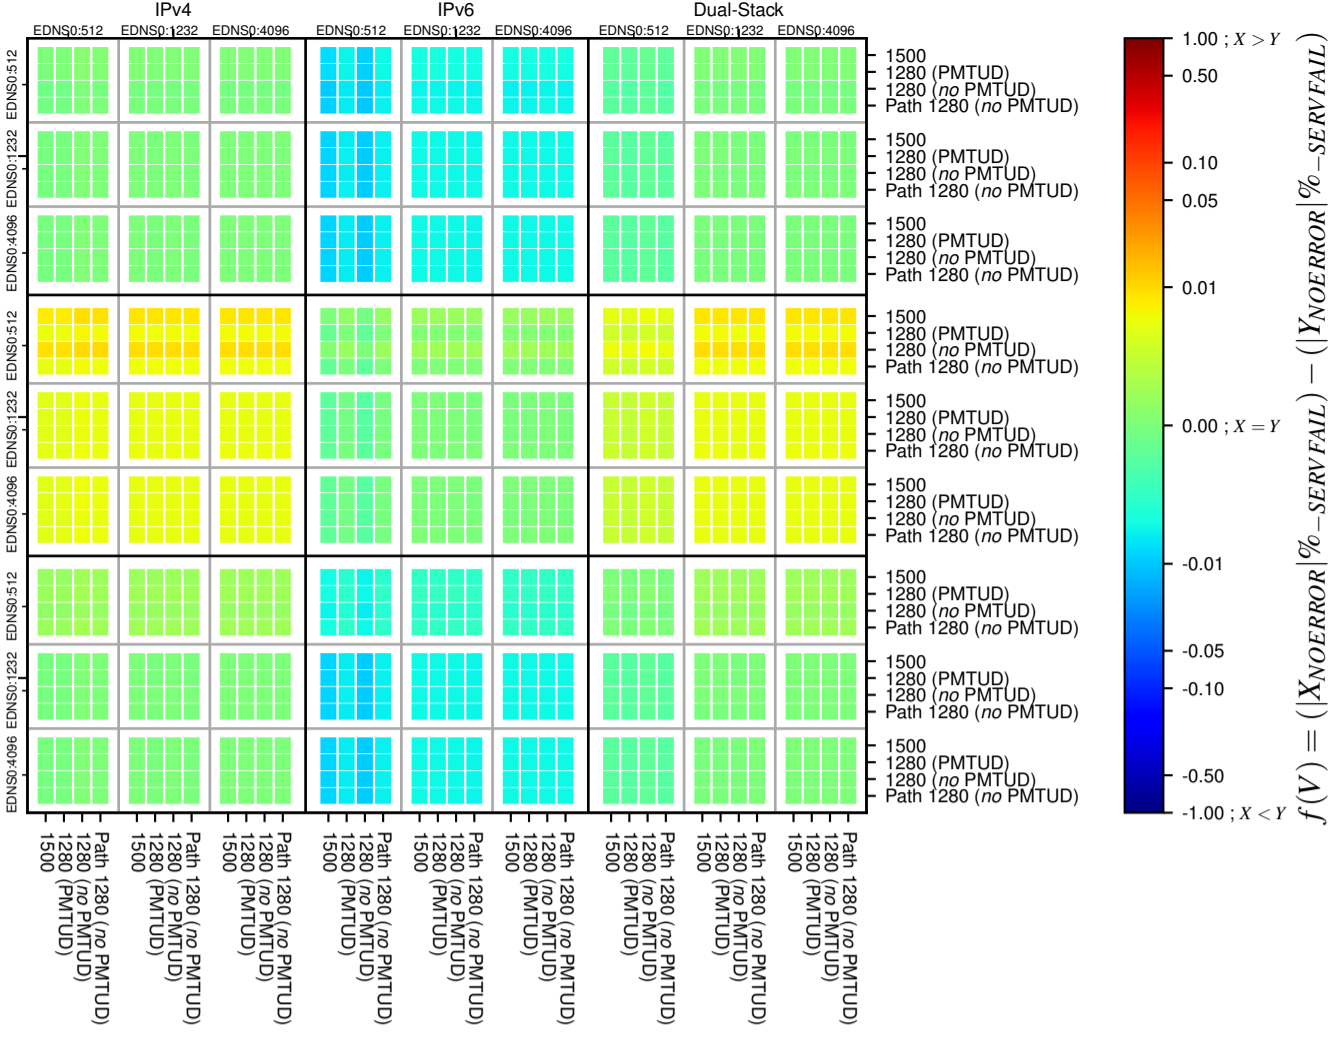

All Zones without DNSSEC for '.de'

All Zones with DNSSEC for '.de'

All Zones for '.de'