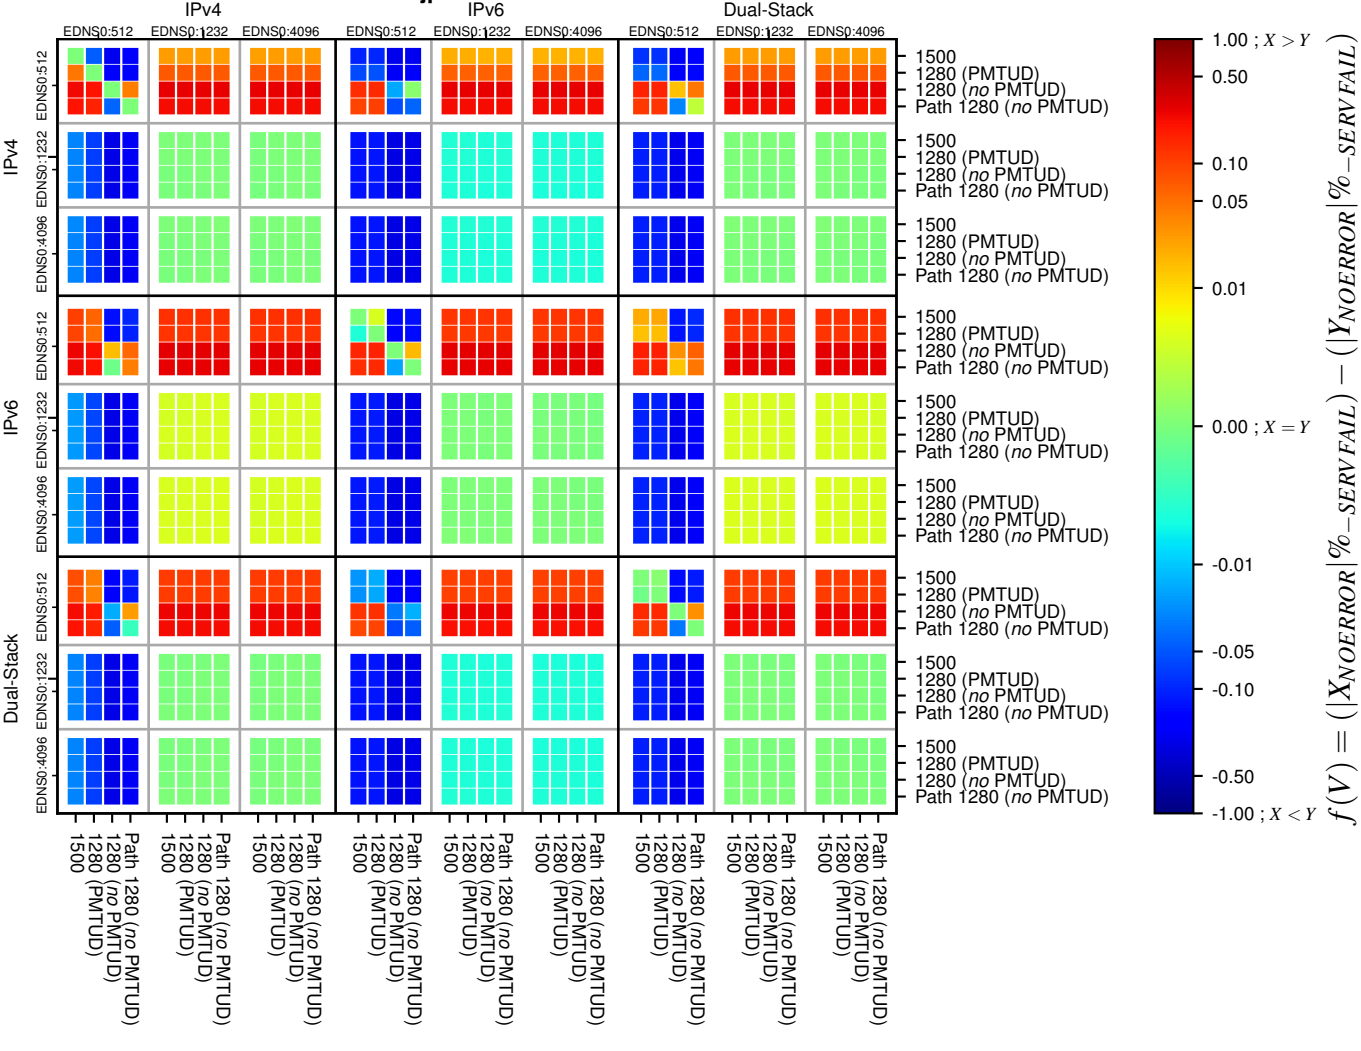

### All Zones without DNSSEC for '.jp'

### All Zones for '.jp'

$$f(V) = (|X_{NOERROR}| \% - SERVFAIL) - (|Y_{NOERROR}| \% - SERVFAIL)$$

$$f(V) = (|X_{NOERROR}| \% - SERVFAIL) - (|Y_{NOERROR}| \% - SERVFAIL)$$

$$f(V) = (|X_{NOERROR}| \% - SERVFAIL) - (|Y_{NOERROR}| \% - SERVFAIL)$$