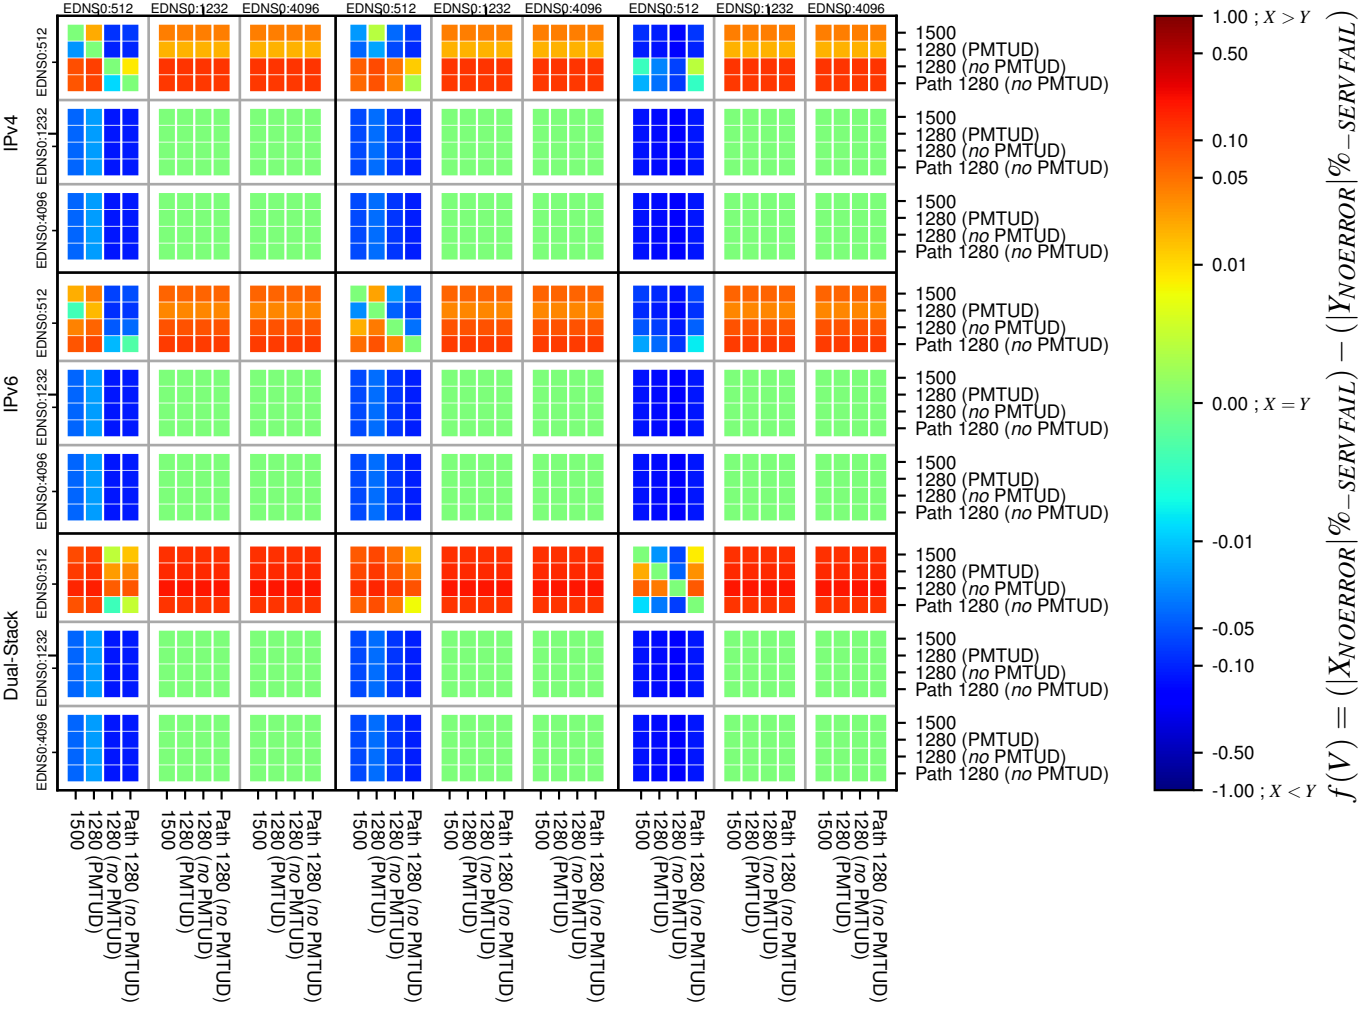

### All Zones without DNSSEC for '.jp'

### All Zones for '.jp'

$$f(V) = (|X_{NOERROR}| \% - SERVFAIL) - (|Y_{NOERROR}| \% - SERVFAIL)$$

$$f(V) = (|X_{NOERROR}| \% - SERVFAIL) - (|Y_{NOERROR}| \% - SERVFAIL)$$

$$f(V) = (|X_{NOERROR}| \% - SERVFAIL) - (|Y_{NOERROR}| \% - SERVFAIL)$$