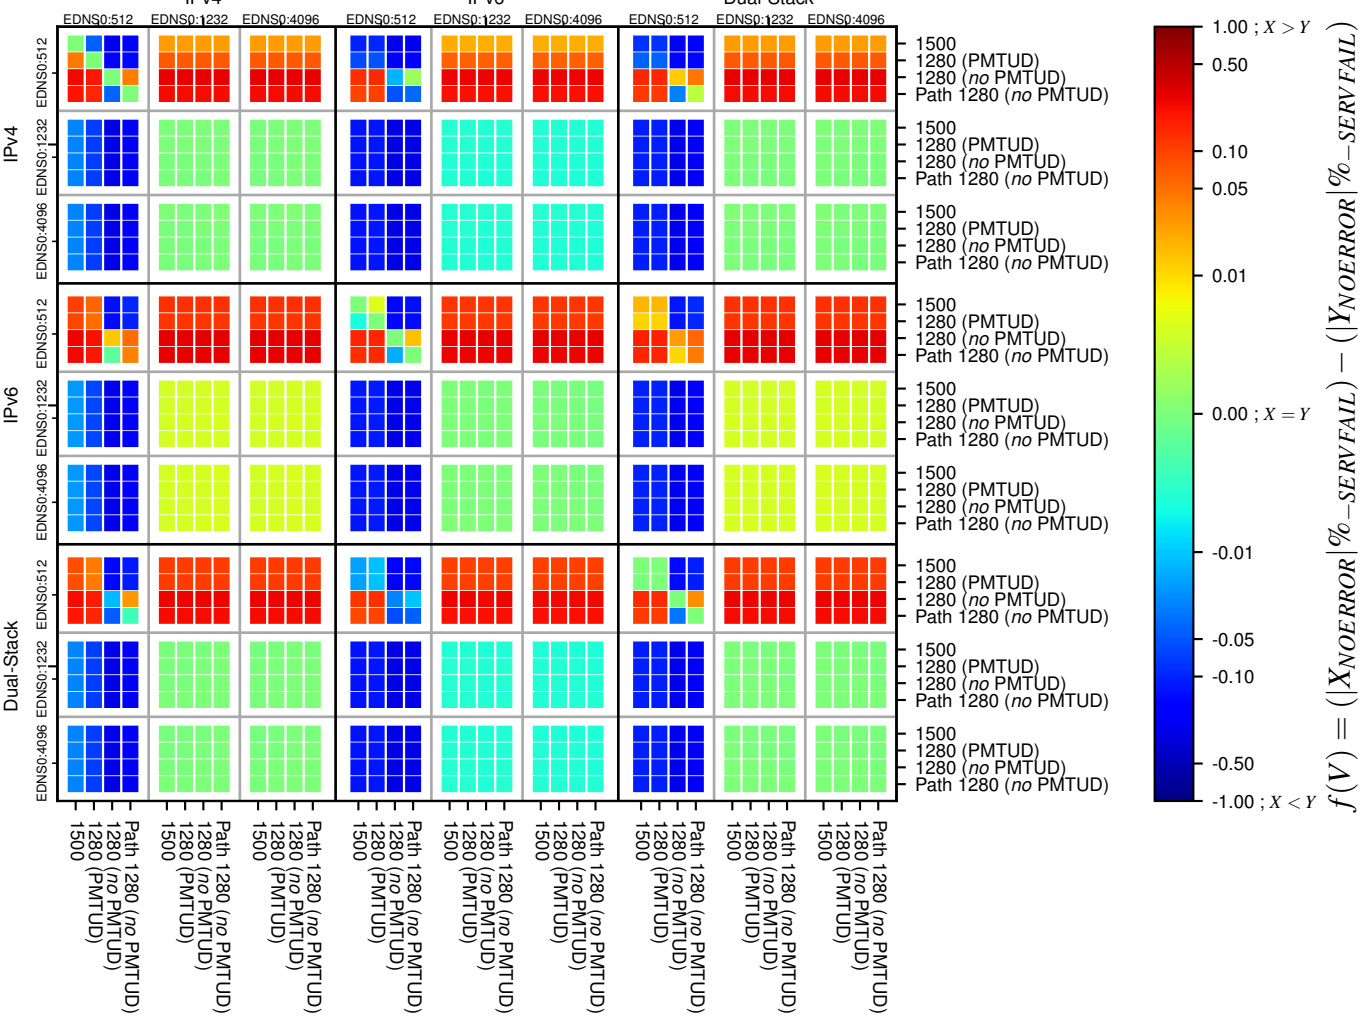

### All Zones without DNSSEC for '.jp'

### All Zones with DNSSEC for '.jp'

### All Zones for '.jp'

$$f(V) = (|X_{NOERROR}| \% - SERVFAIL) - (|Y_{NOERROR}| \% - SERVFAIL)$$

$$f(V) = (|X_{NOERROR}| \% - SERVFAIL) - (|Y_{NOERROR}| \% - SERVFAIL)$$

$$f(V) = (|X_{NOERROR}| \% - SERVFAIL) - (|Y_{NOERROR}| \% - SERVFAIL)$$