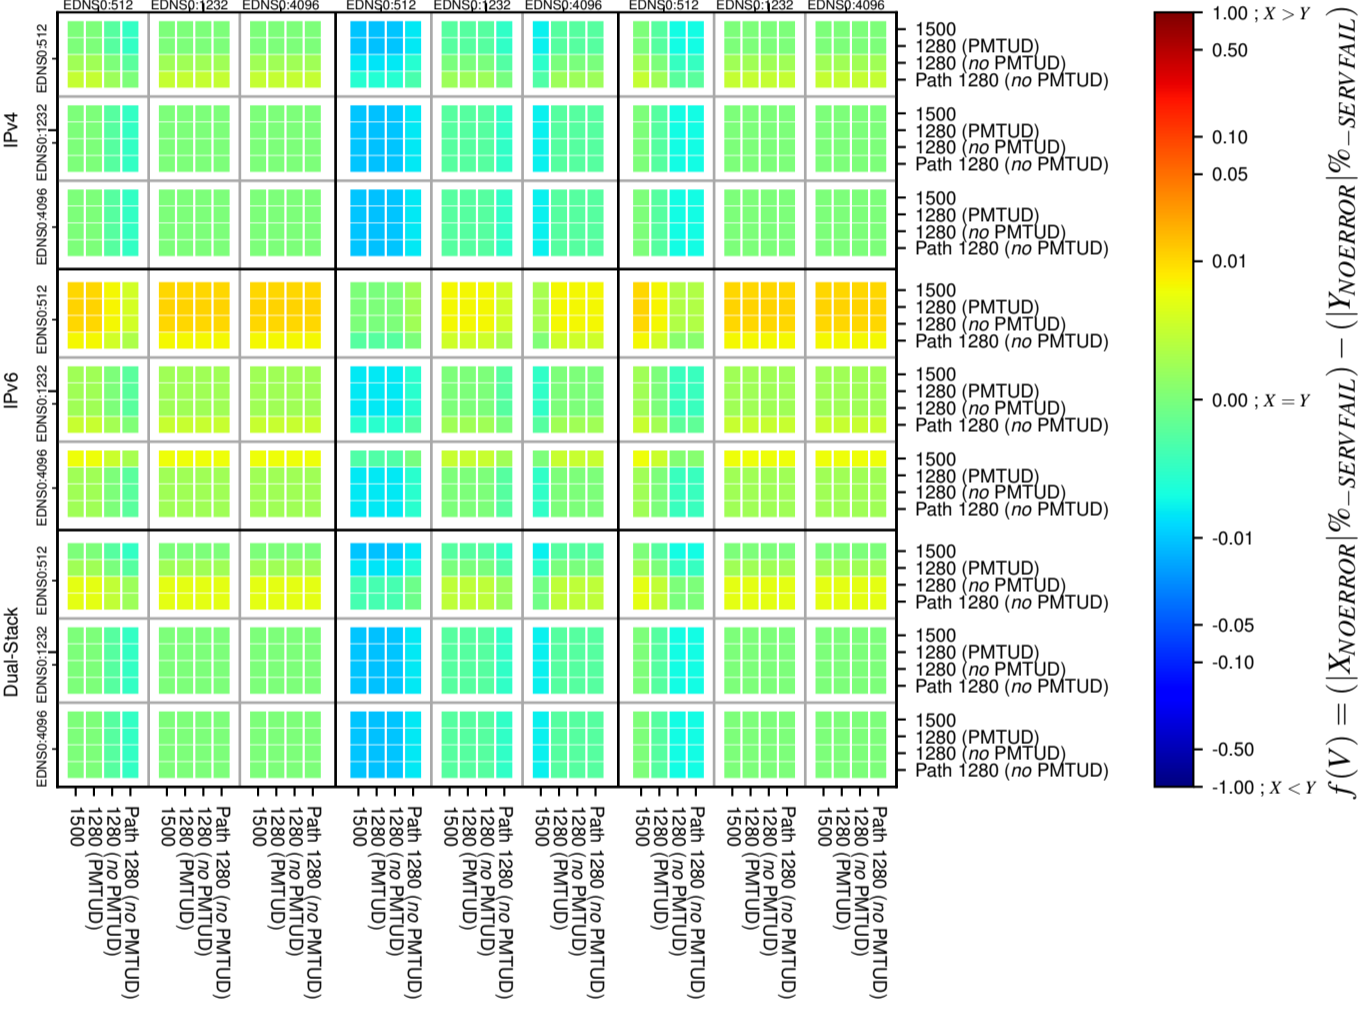

### All Zones without DNSSEC for '.se'

### All Zones with DNSSEC for '.se'