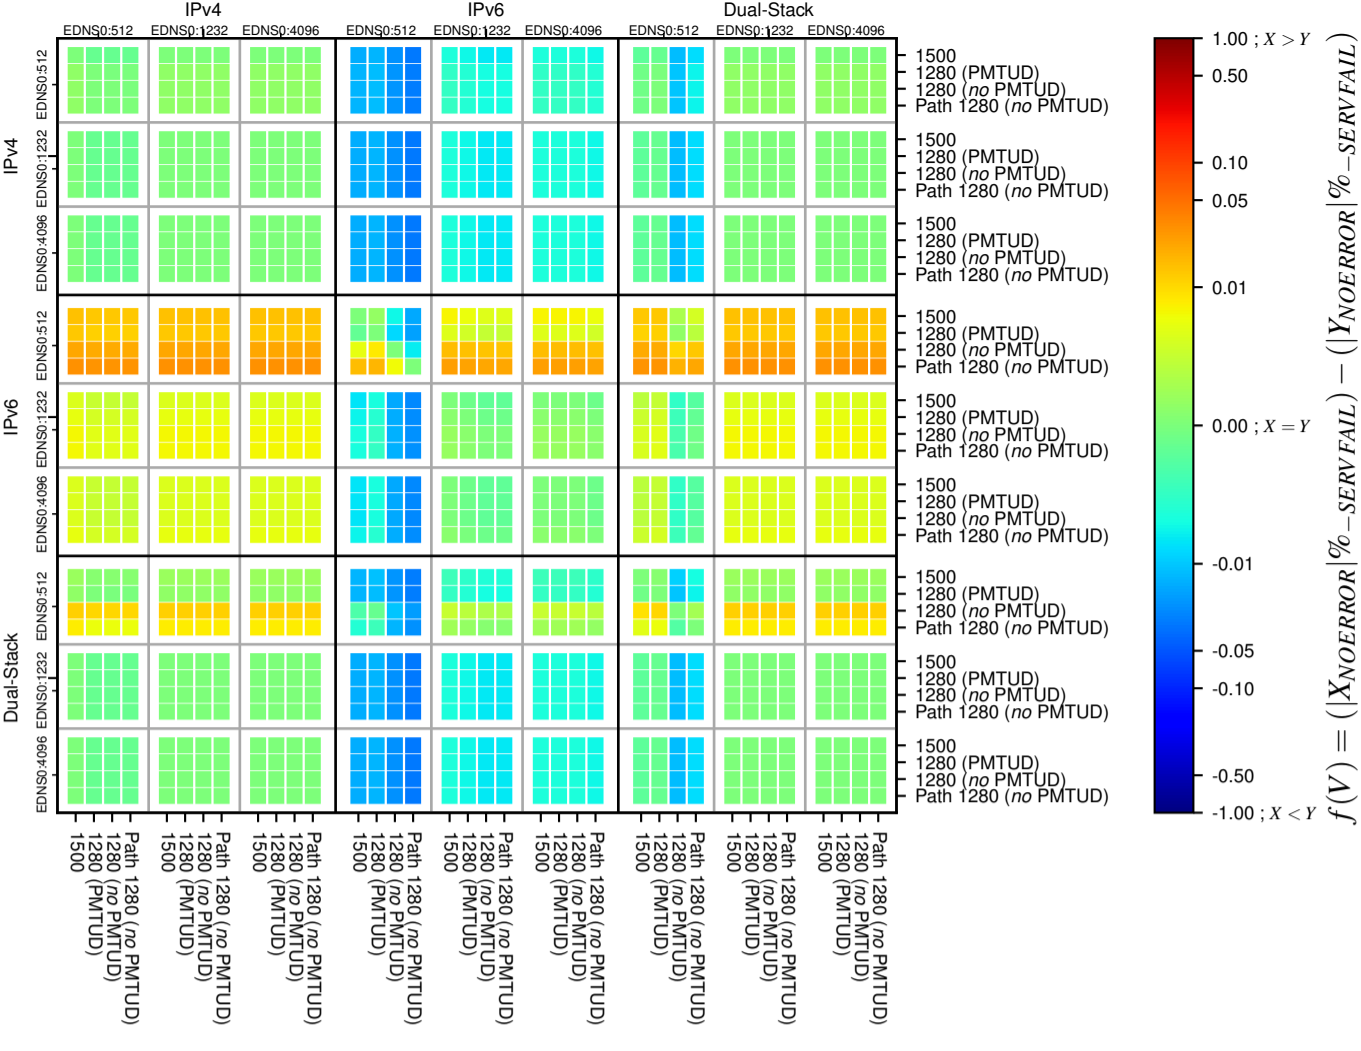

### All Zones without DNSSEC for '.se'

### All Zones with DNSSEC for '.se'