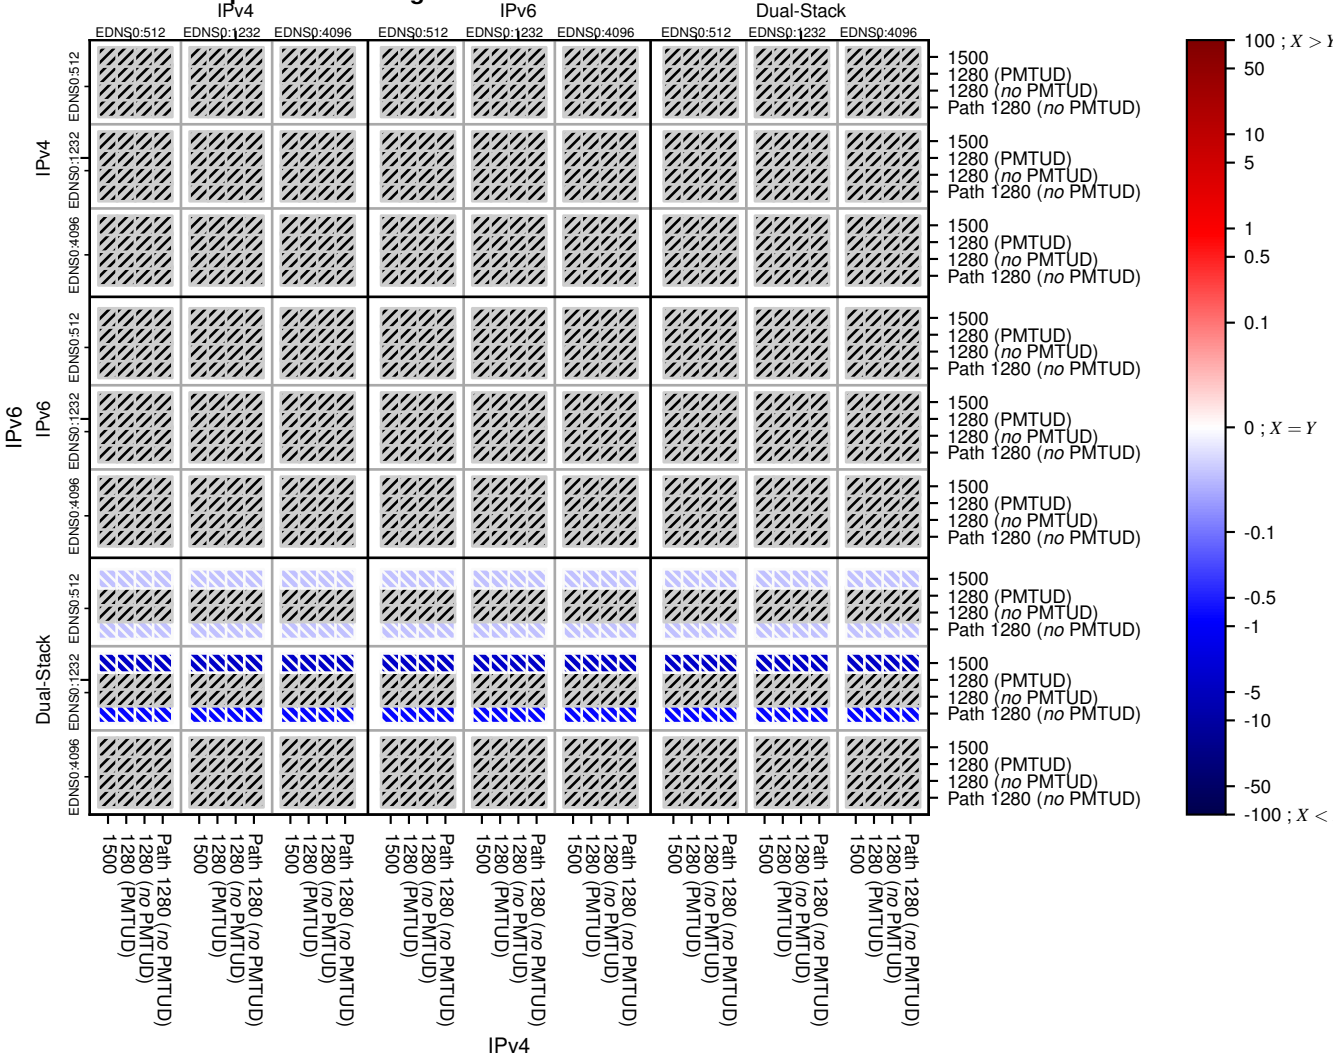

dnssec.comp_afi-v4-TCP_frag

IPv4