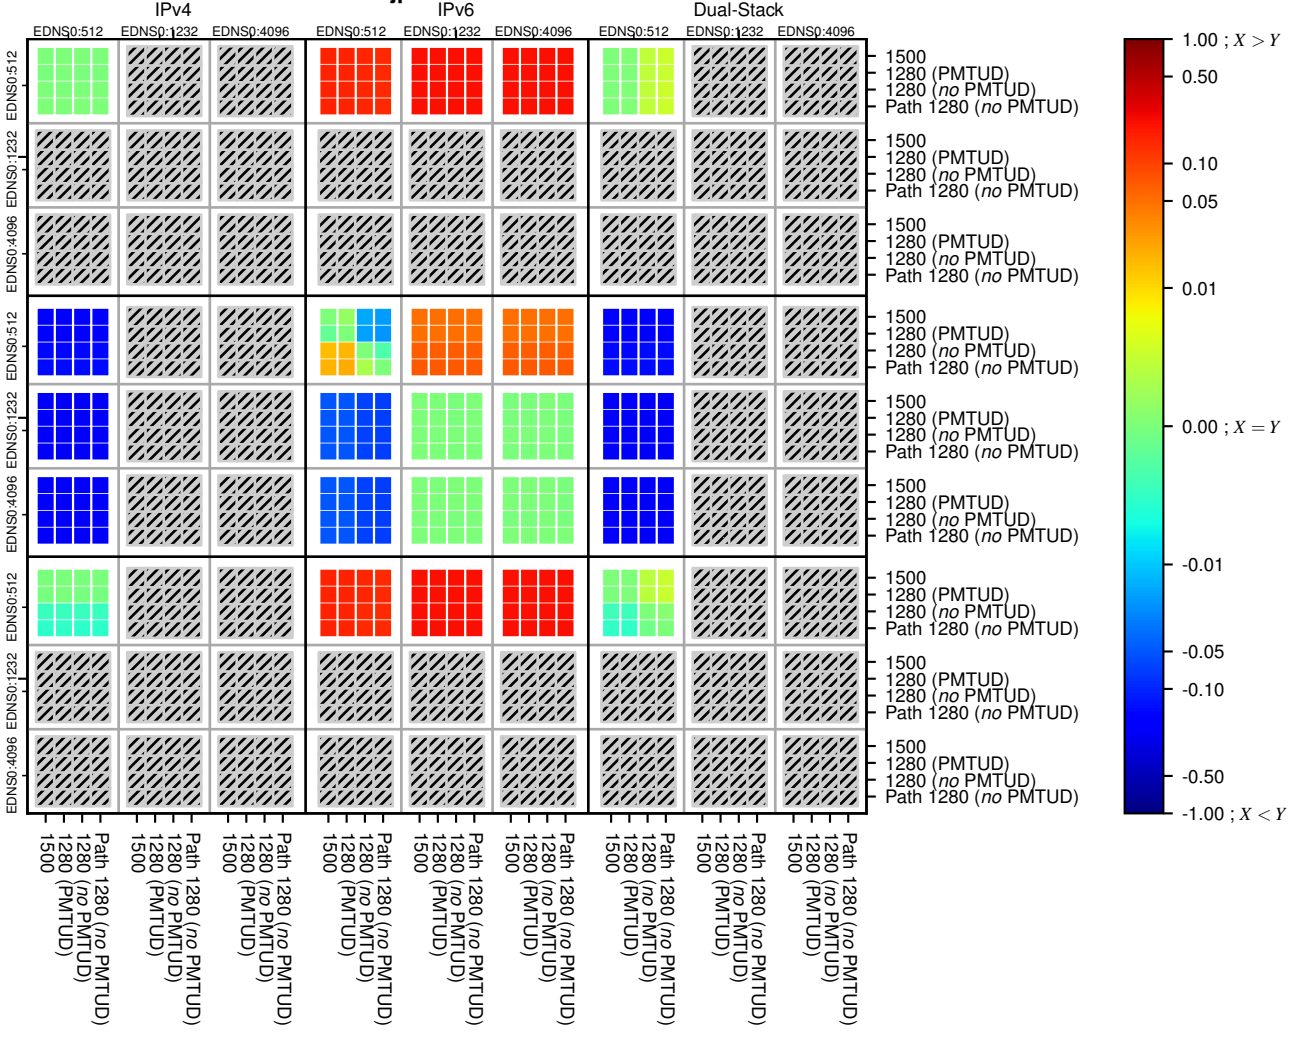

All Zones without DNSSEC for '.jp'

All Zones with DNSSEC for '.jp'

All Zones for '.jp'