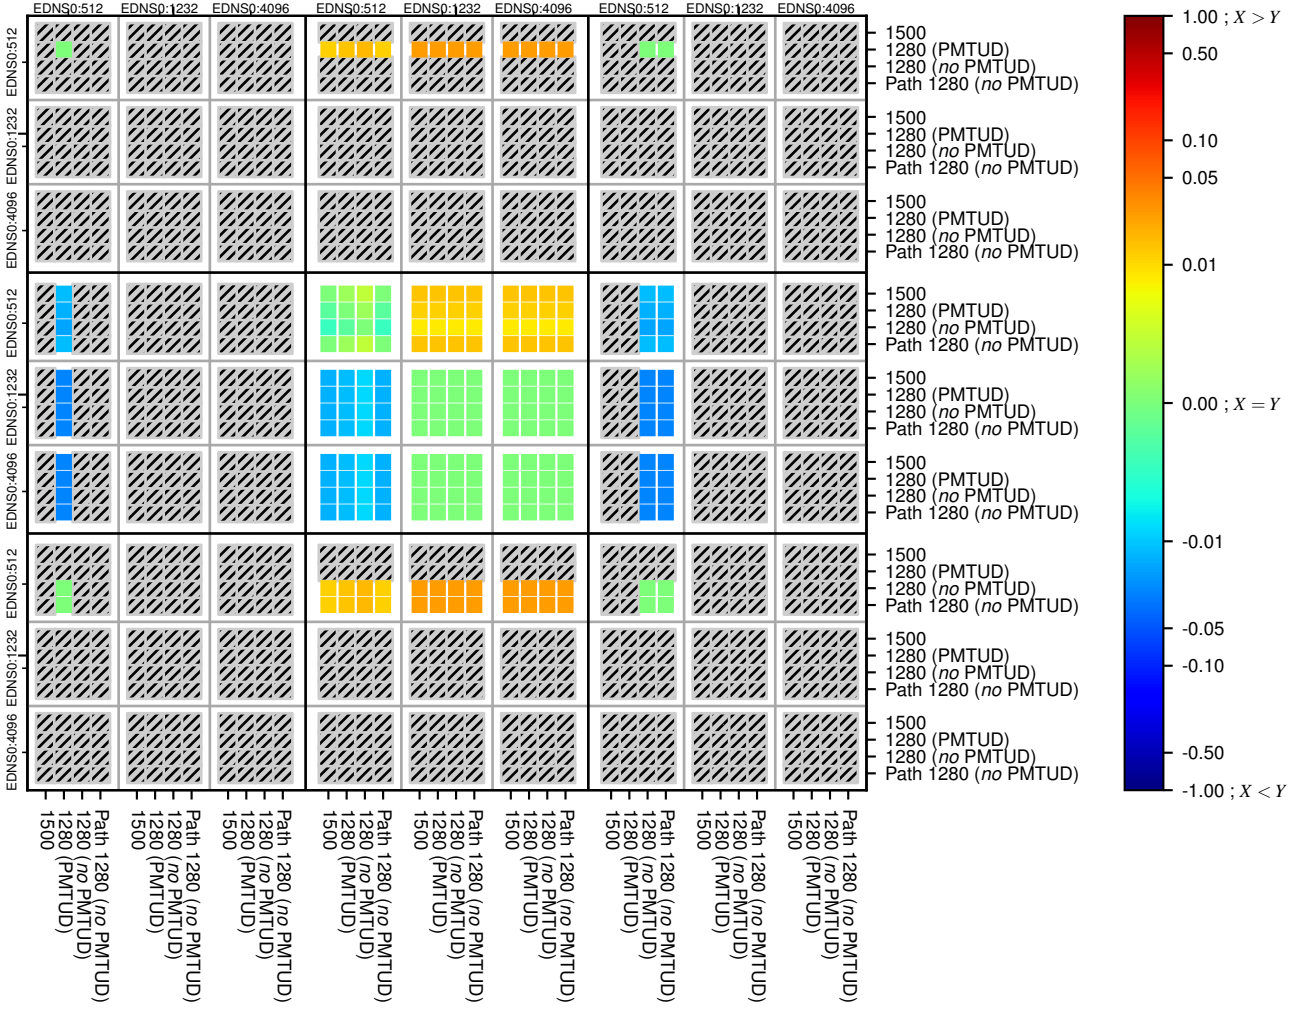

All Zones without DNSSEC for '.jp'

All Zones with DNSSEC for '.jp'

All Zones for '.jp'