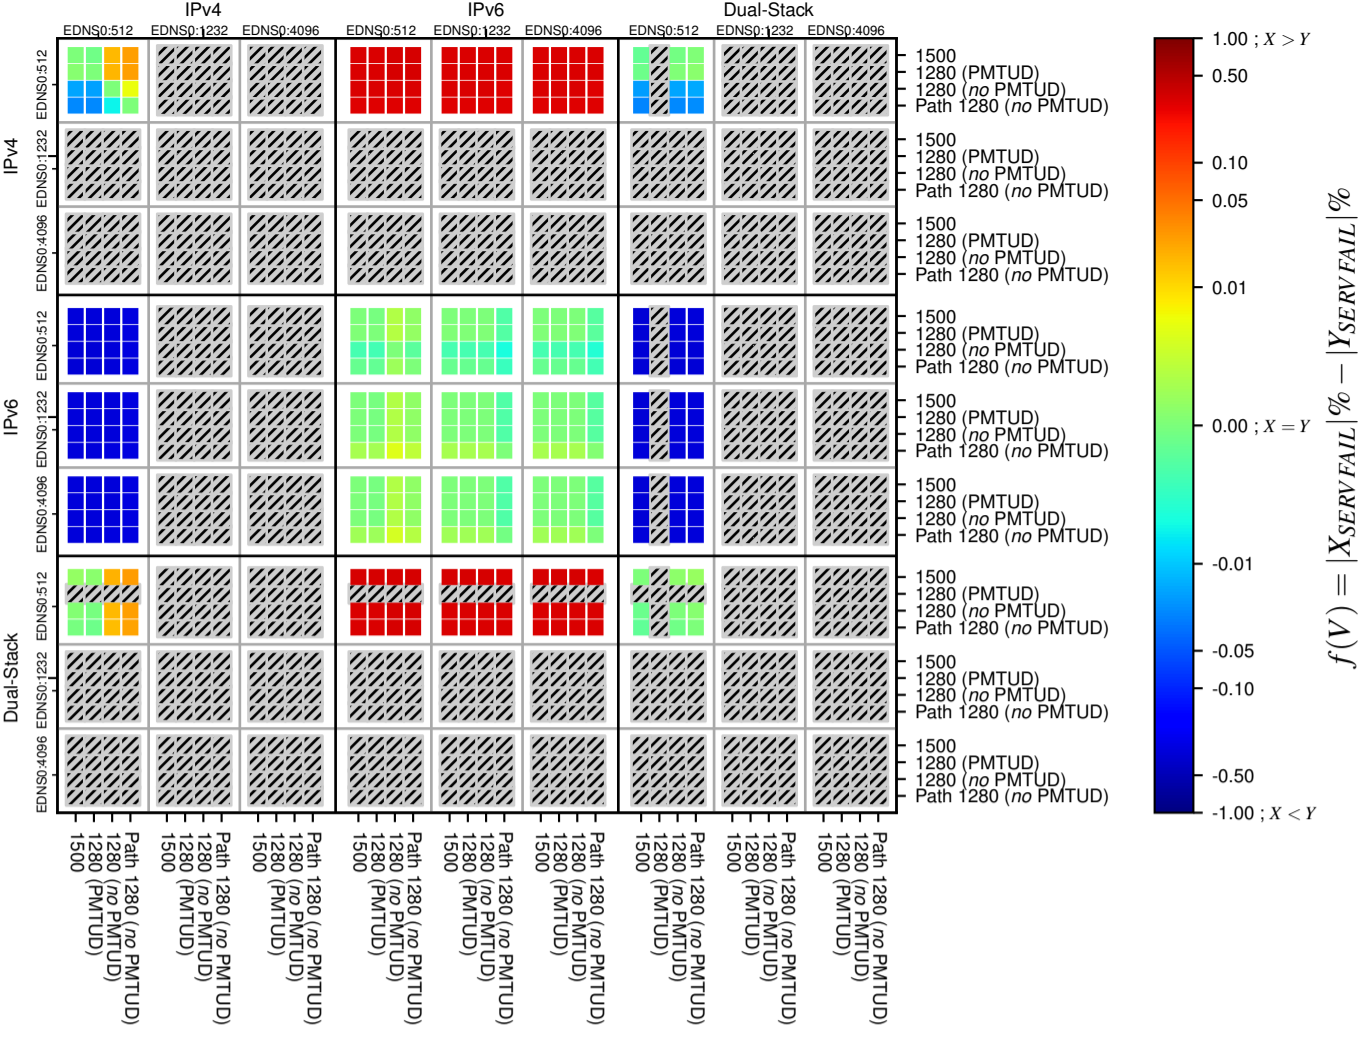

All Zones without DNSSEC for '.nl'

All Zones with DNSSEC for '.nl'

All Zones for '.nl'