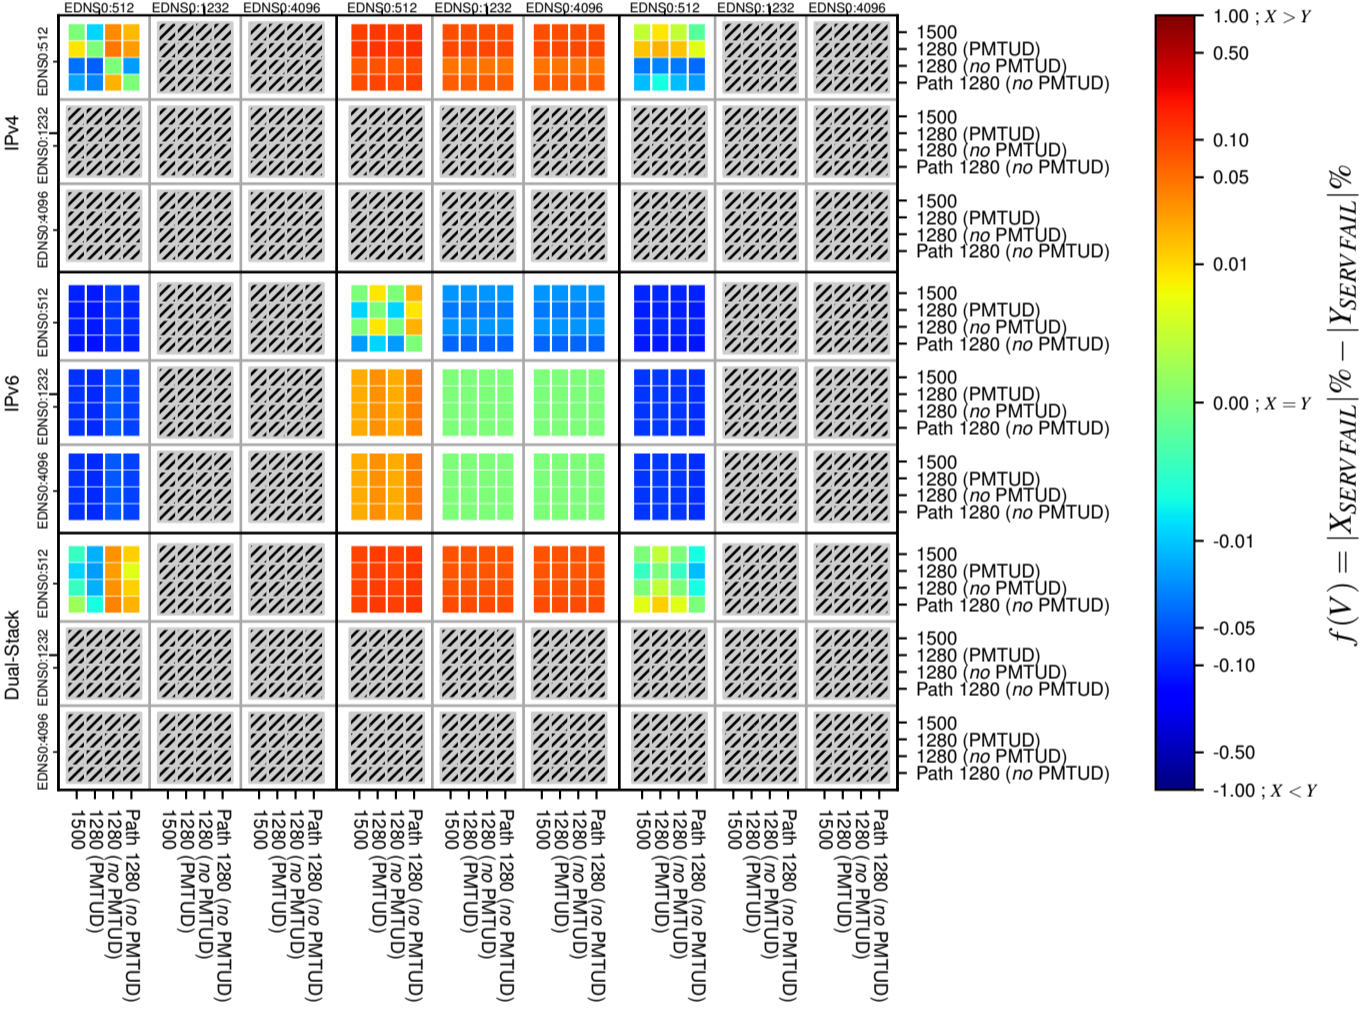

All Zones with DNSSEC for '.se'