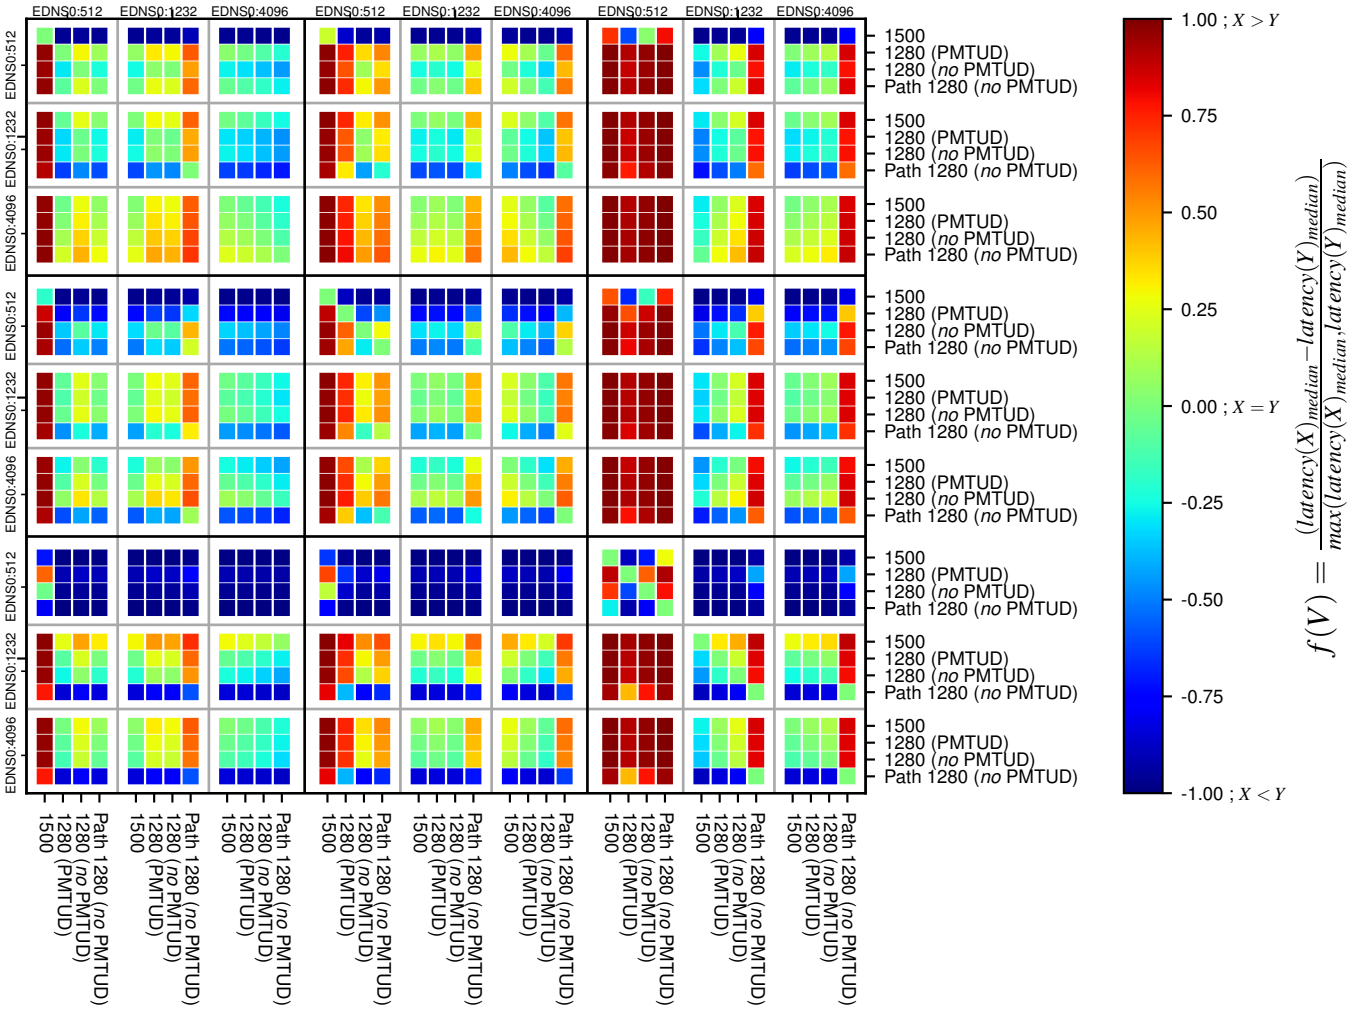

All Zones without DNSSEC returning NOERROR for '.de'

All Zones with DNSSEC returning NOERROR for '.de'

All Zones returning NOERROR for '.de'