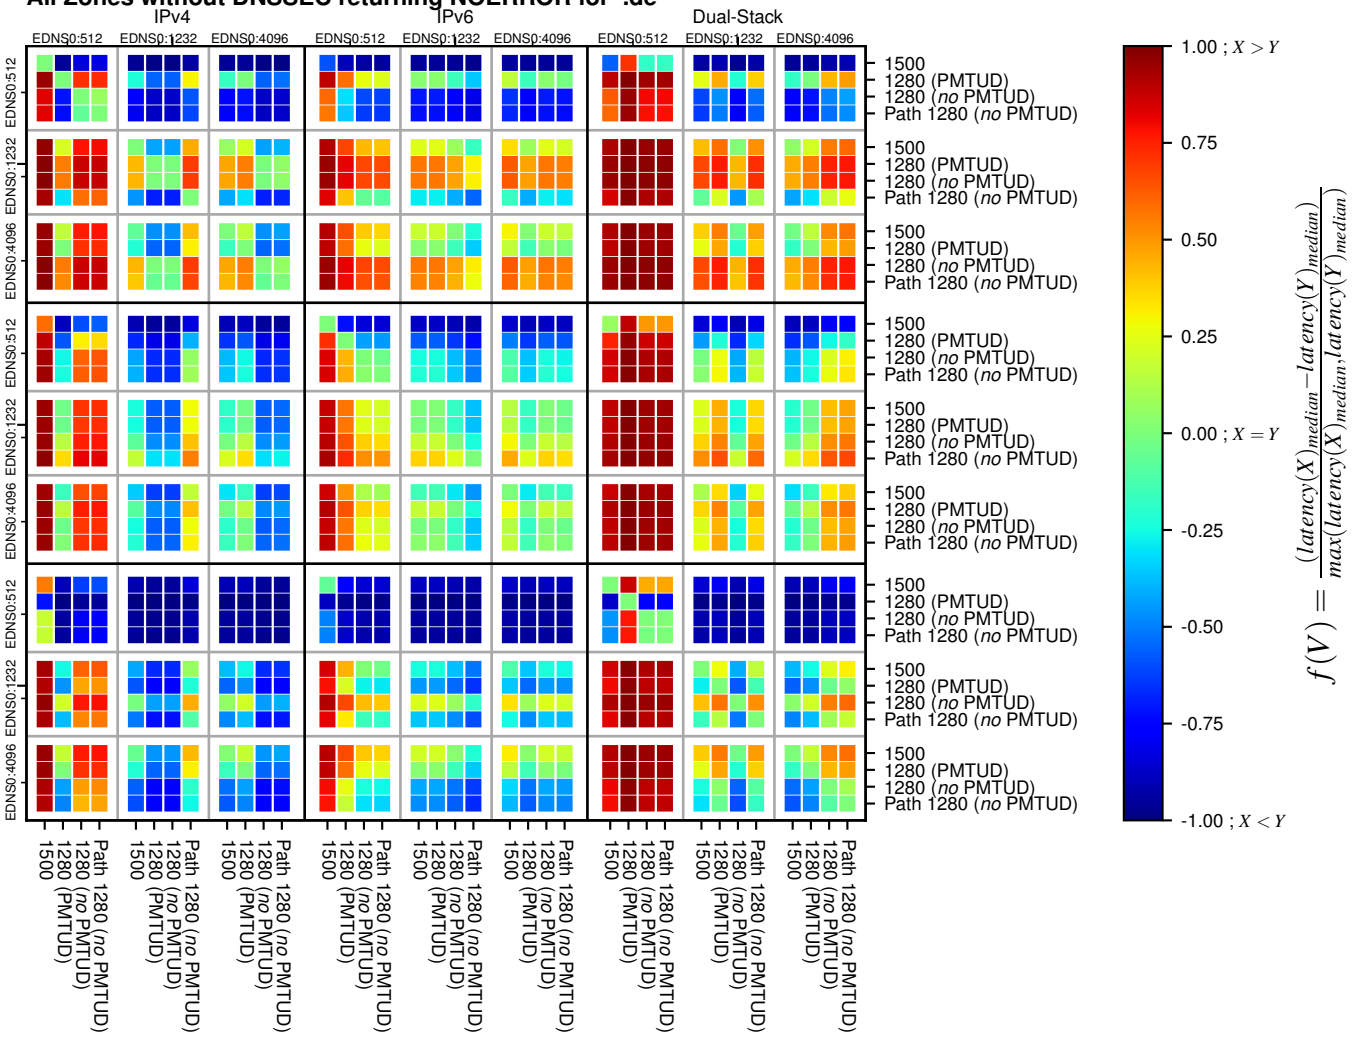

All Zones without DNSSEC returning NOERROR for '.de'

All Zones with DNSSEC returning NOERROR for '.de'

All Zones returning NOERROR for '.de'