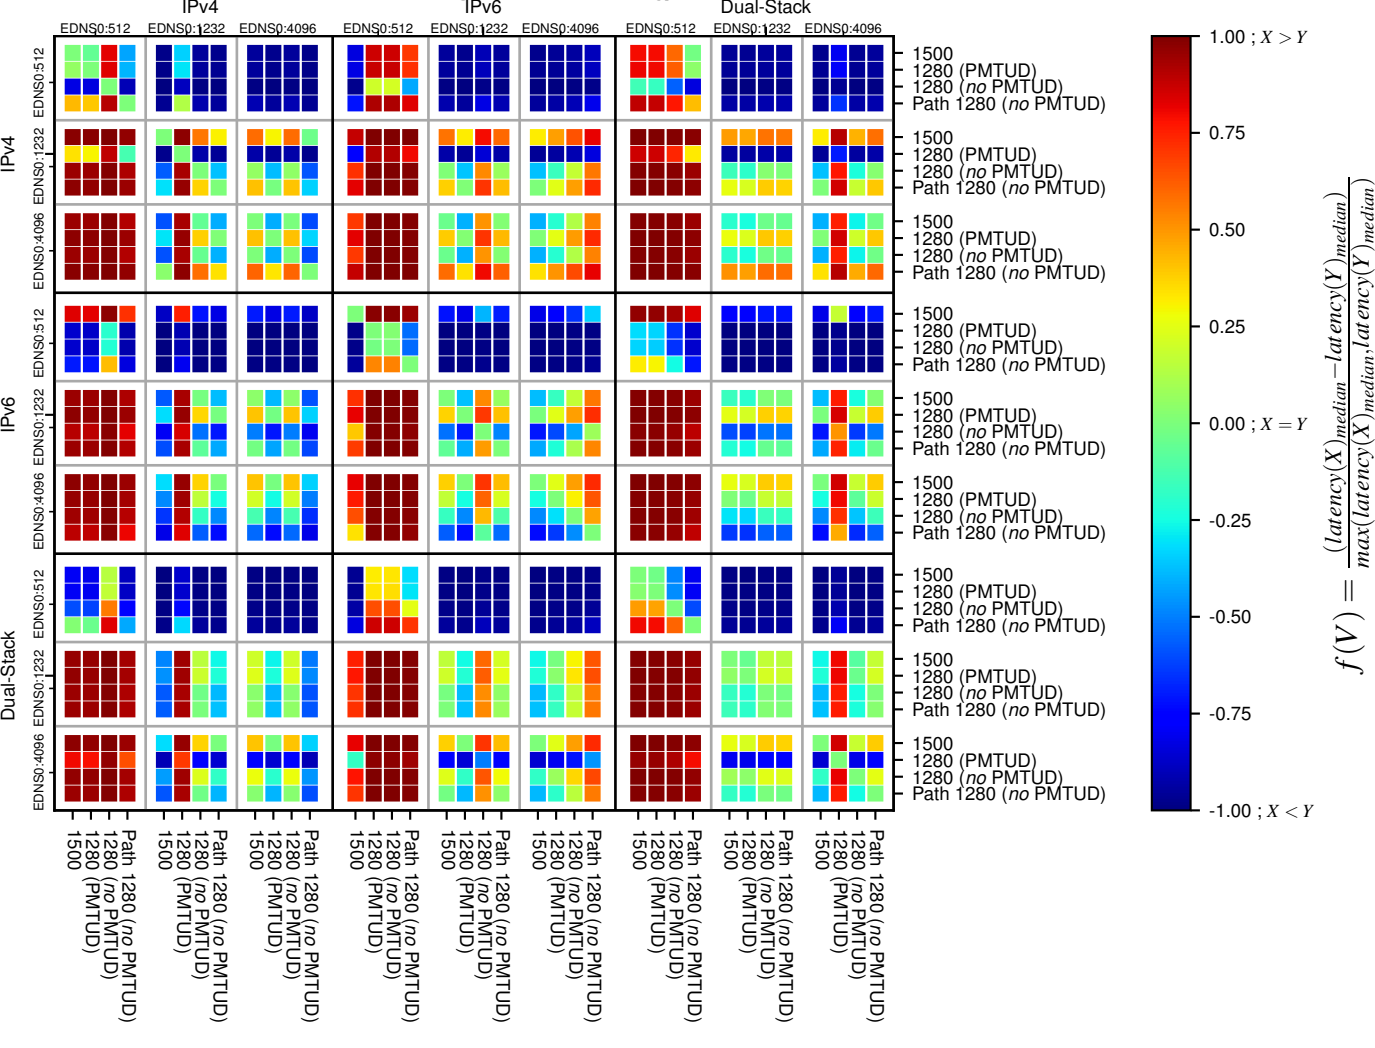

### All Zones without DNSSEC returning NOERROR for '.jp'

### All Zones with DNSSEC returning NOERROR for '.jp'