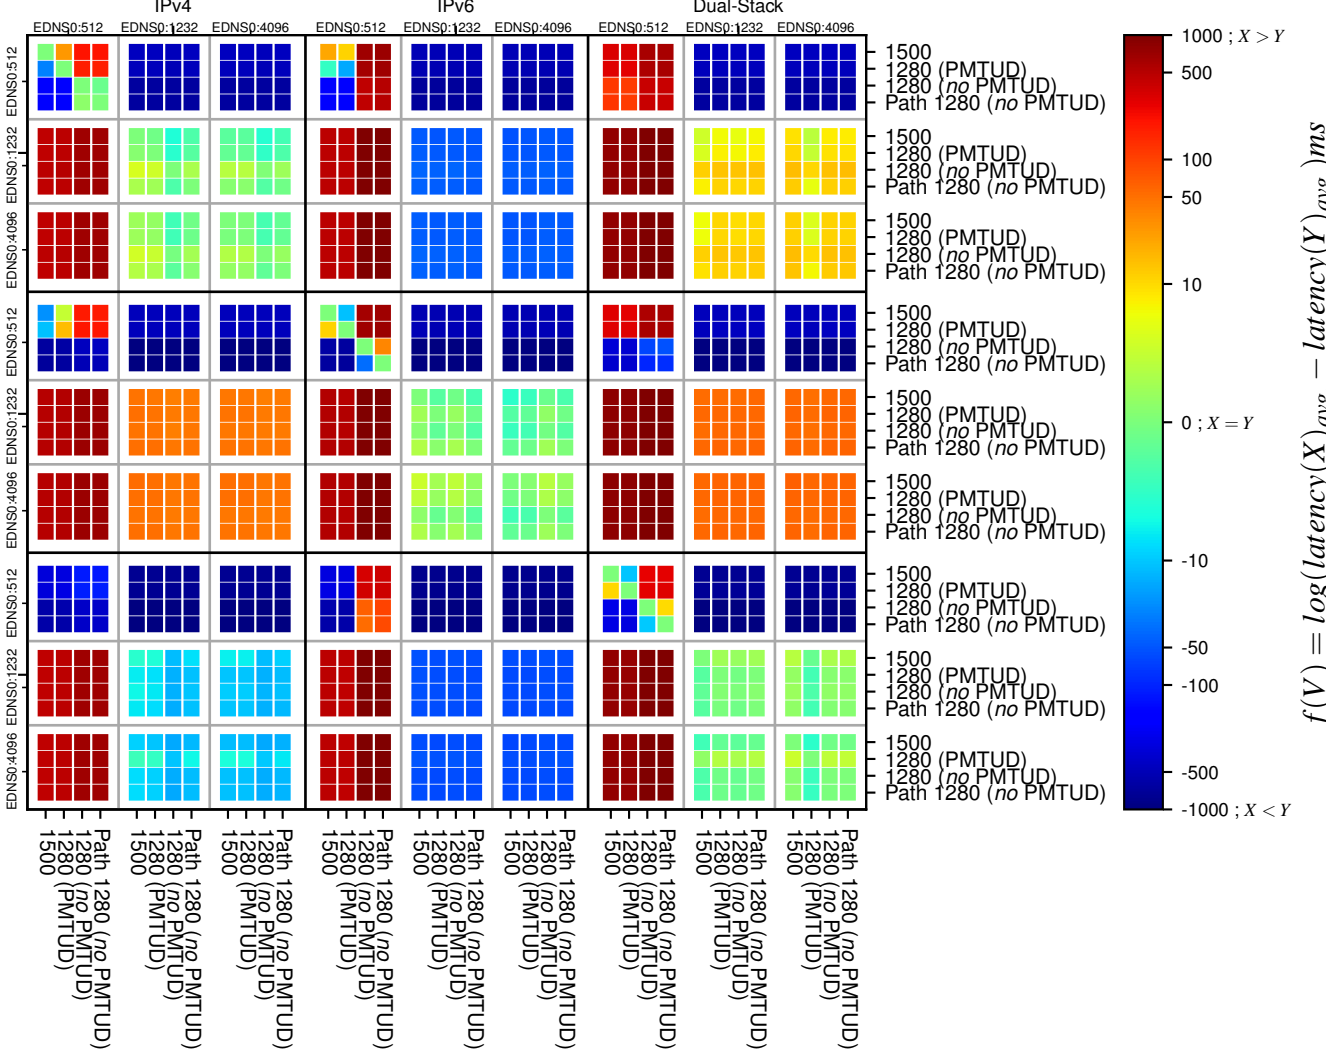

All Zones without DNSSEC returning NOERROR for '.all_psl_domains'

All Zones with DNSSEC returning NOERROR for '.all_psl_domains'

All Zones returning NOERROR for '.all_psl_domains'