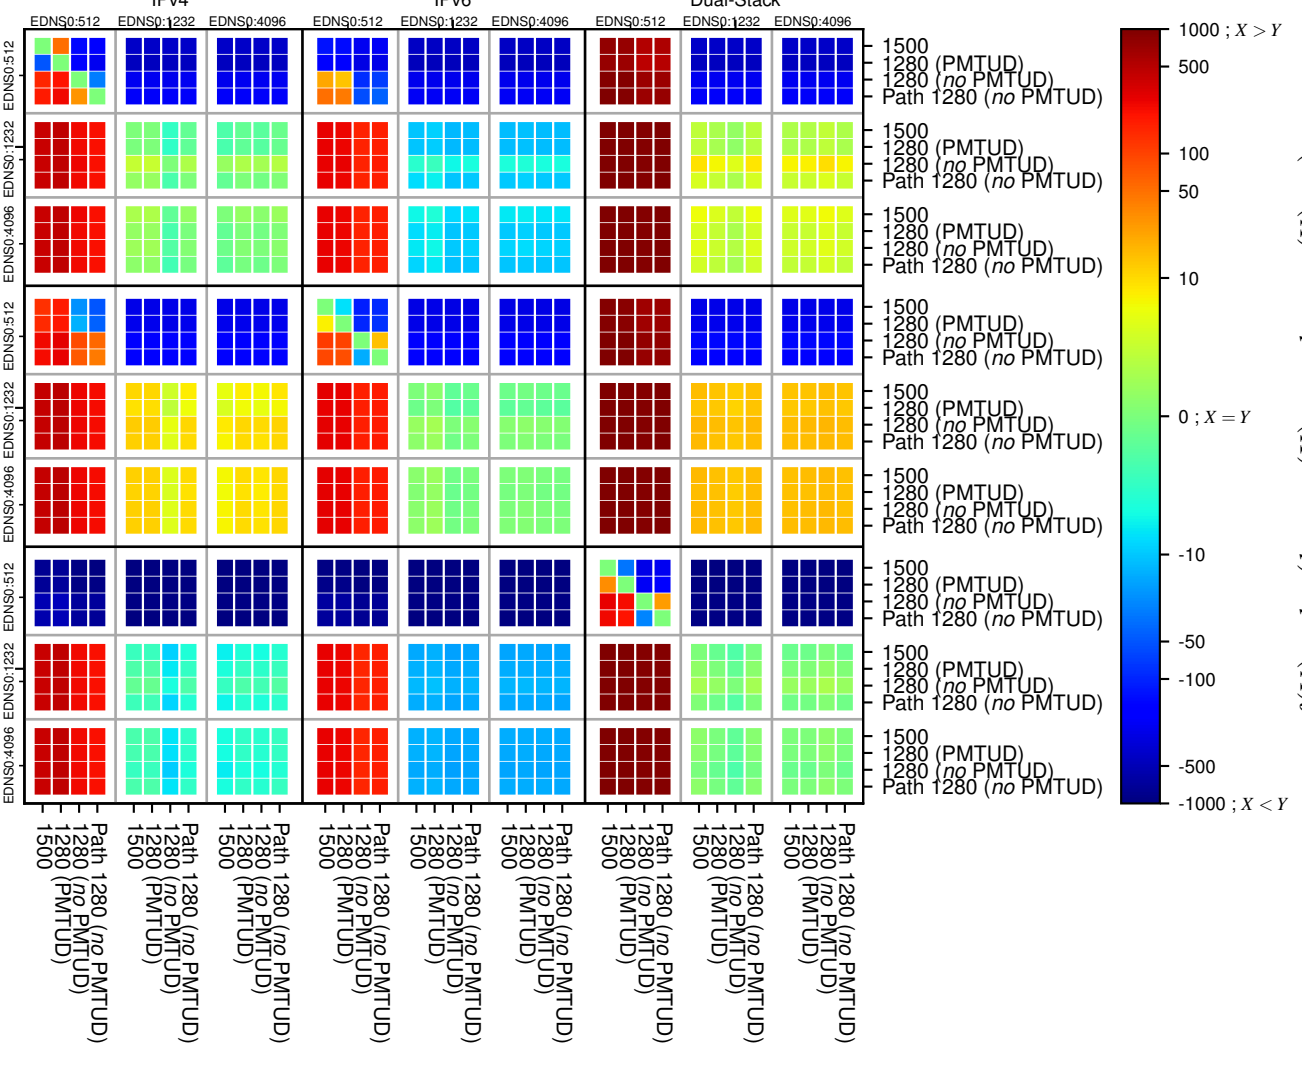

### All Zones without DNSSEC returning NOERROR for '.de'