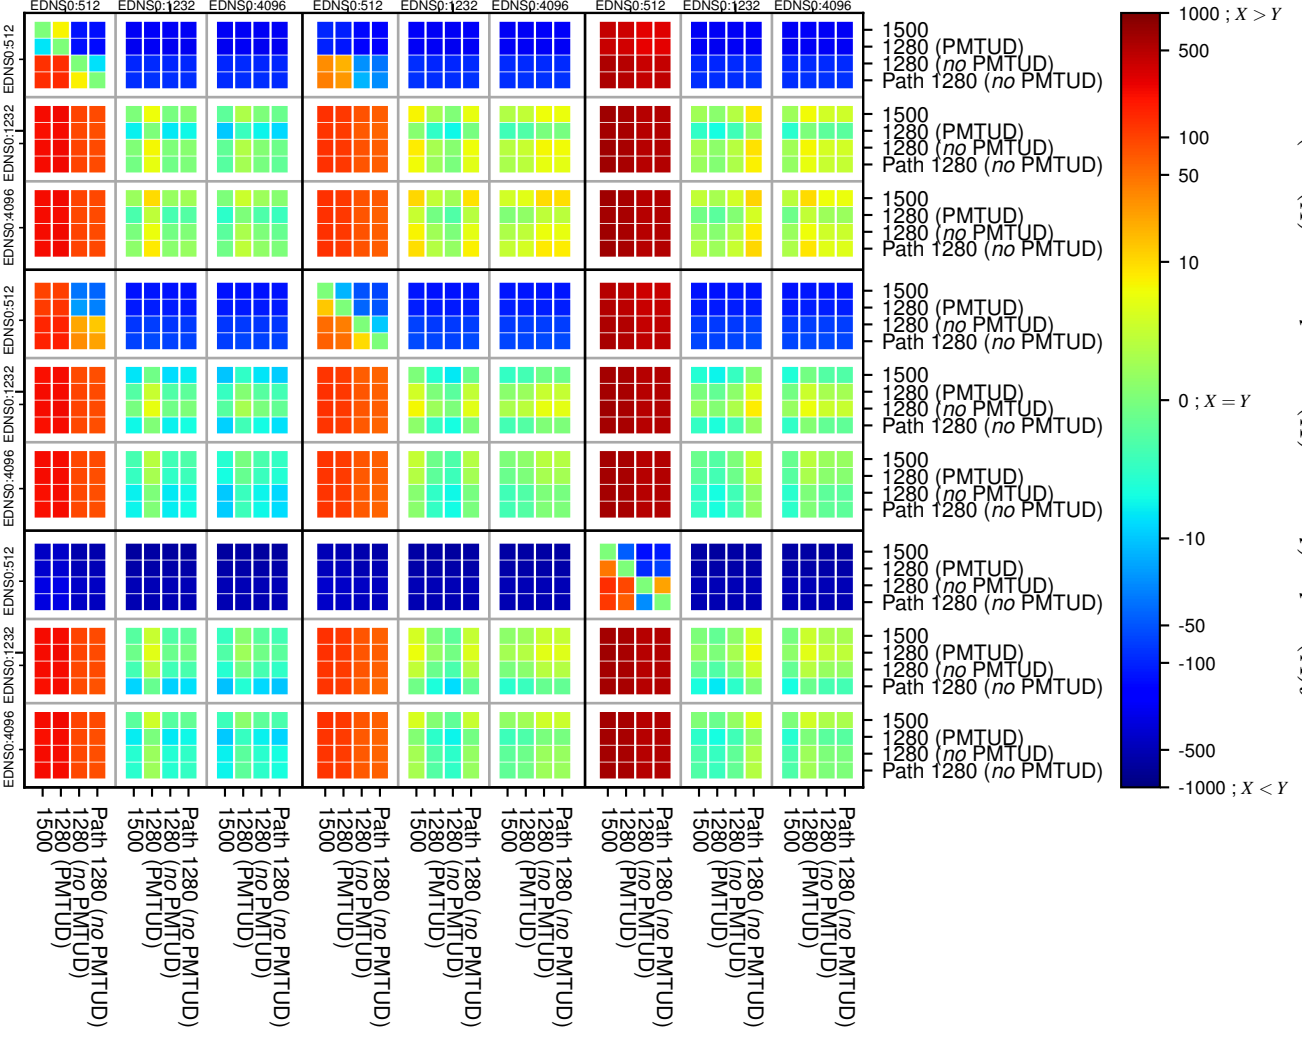

All Zones with DNSSEC returning NOERROR for '.de'