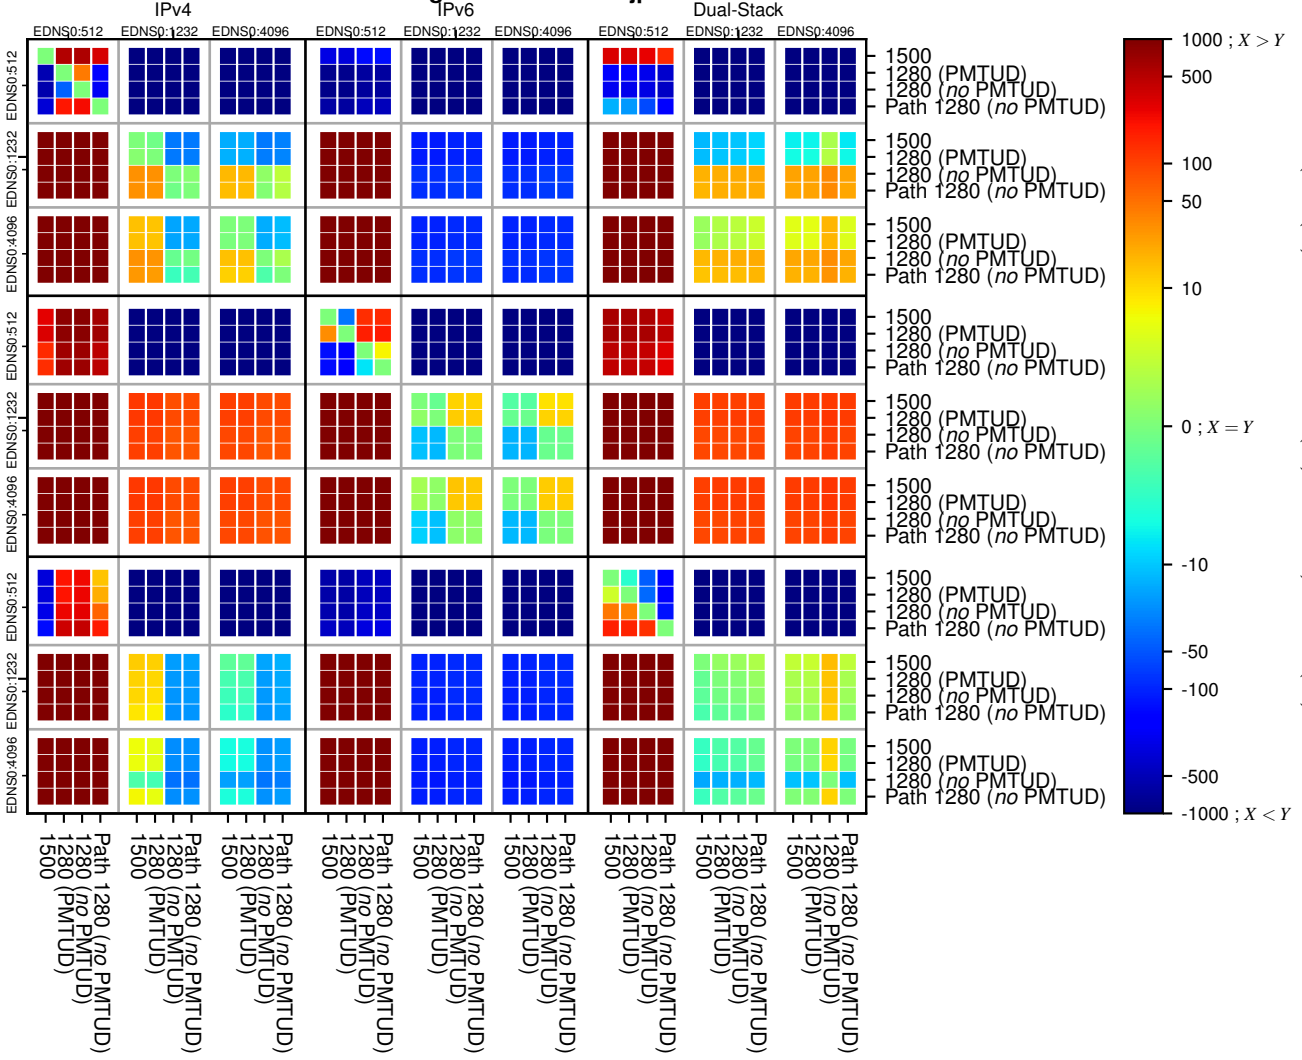

### All Zones without DNSSEC returning NOERROR for '.jp'

### All Zones with DNSSEC returning NOERROR for '.jp'