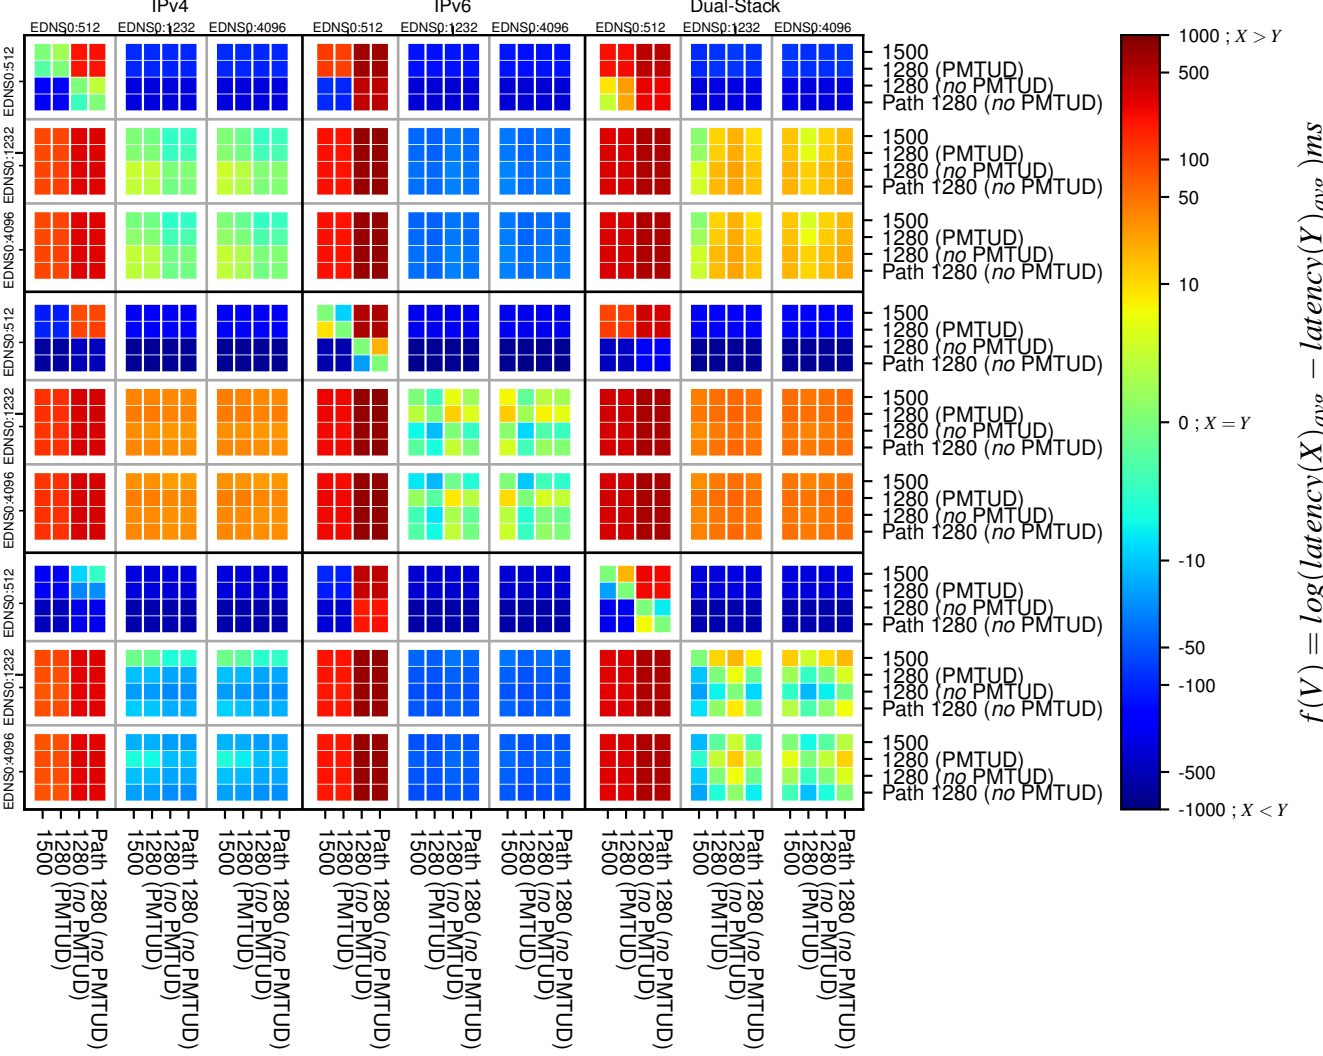

### All Zones without DNSSEC returning NOERROR for '.net'