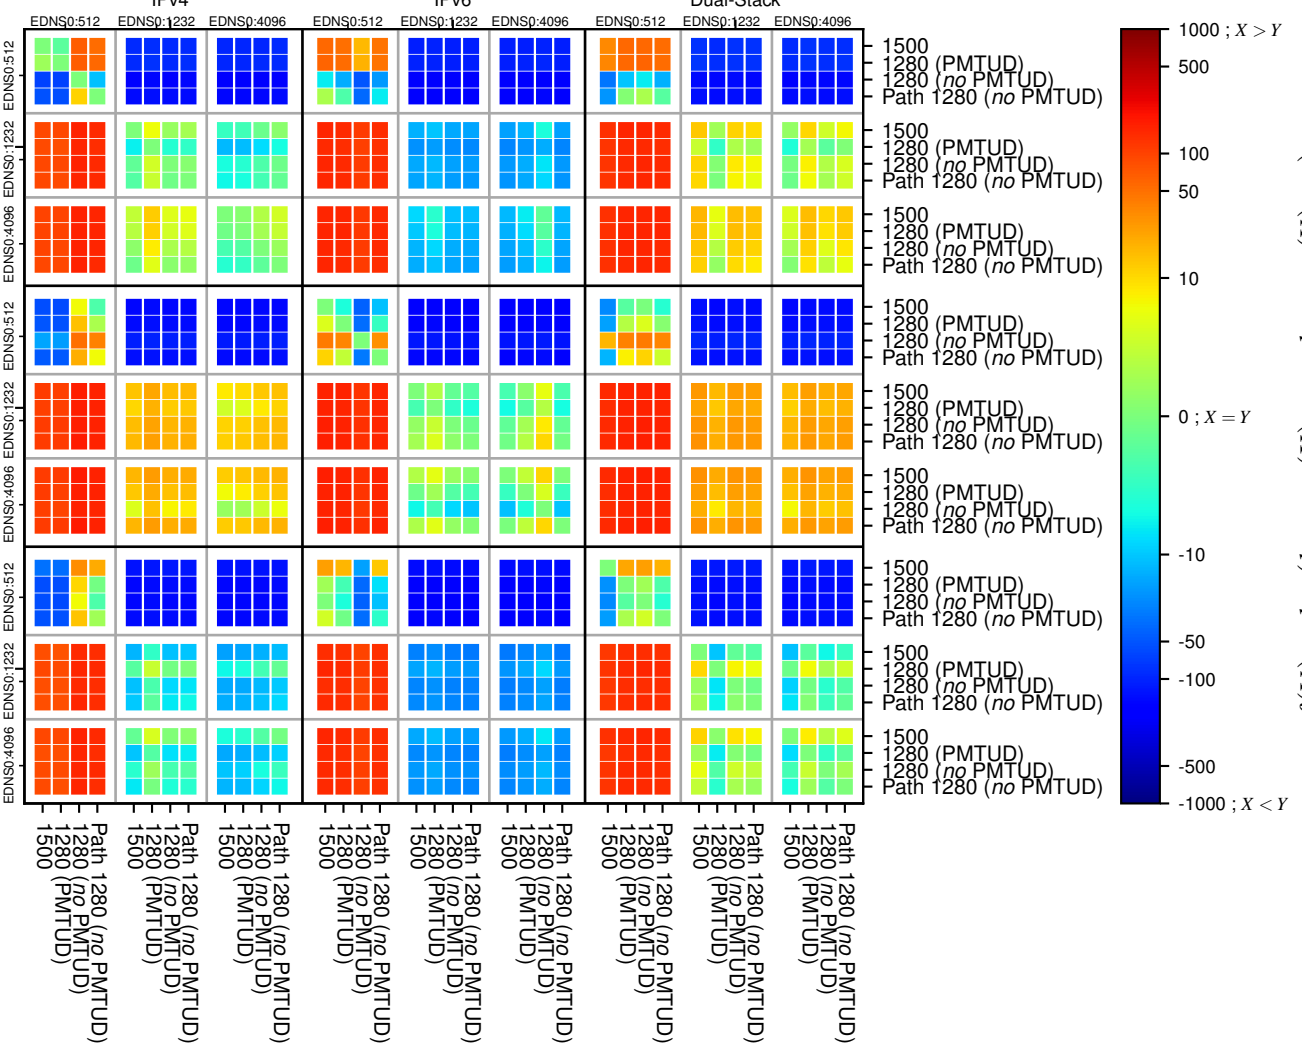

### All Zones without DNSSEC returning NOERROR for '.se'