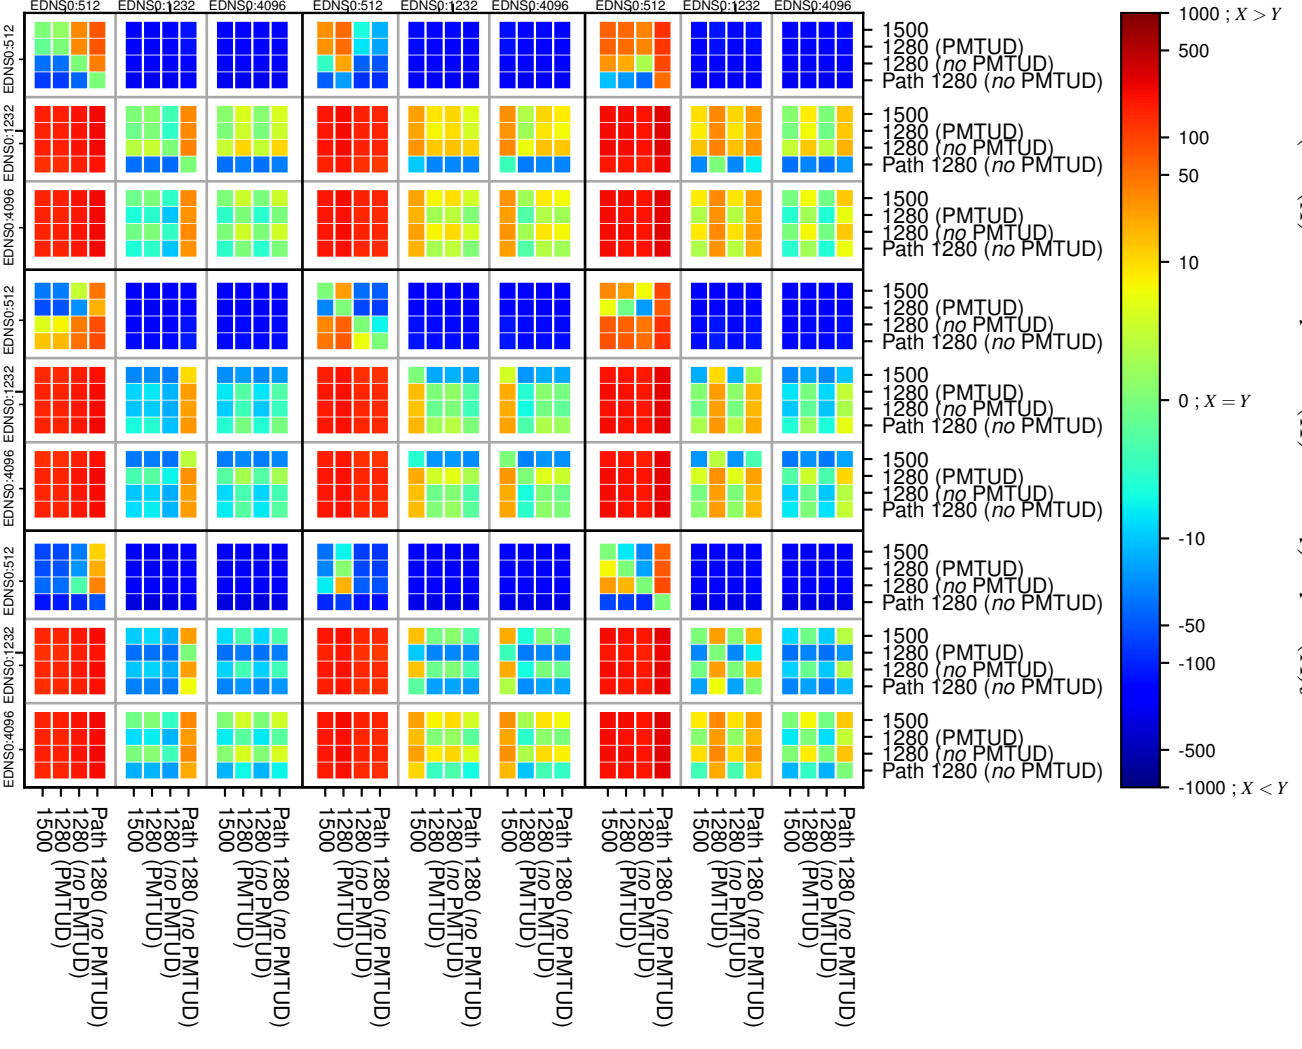

All Zones with DNSSEC returning NOERROR for '.se'