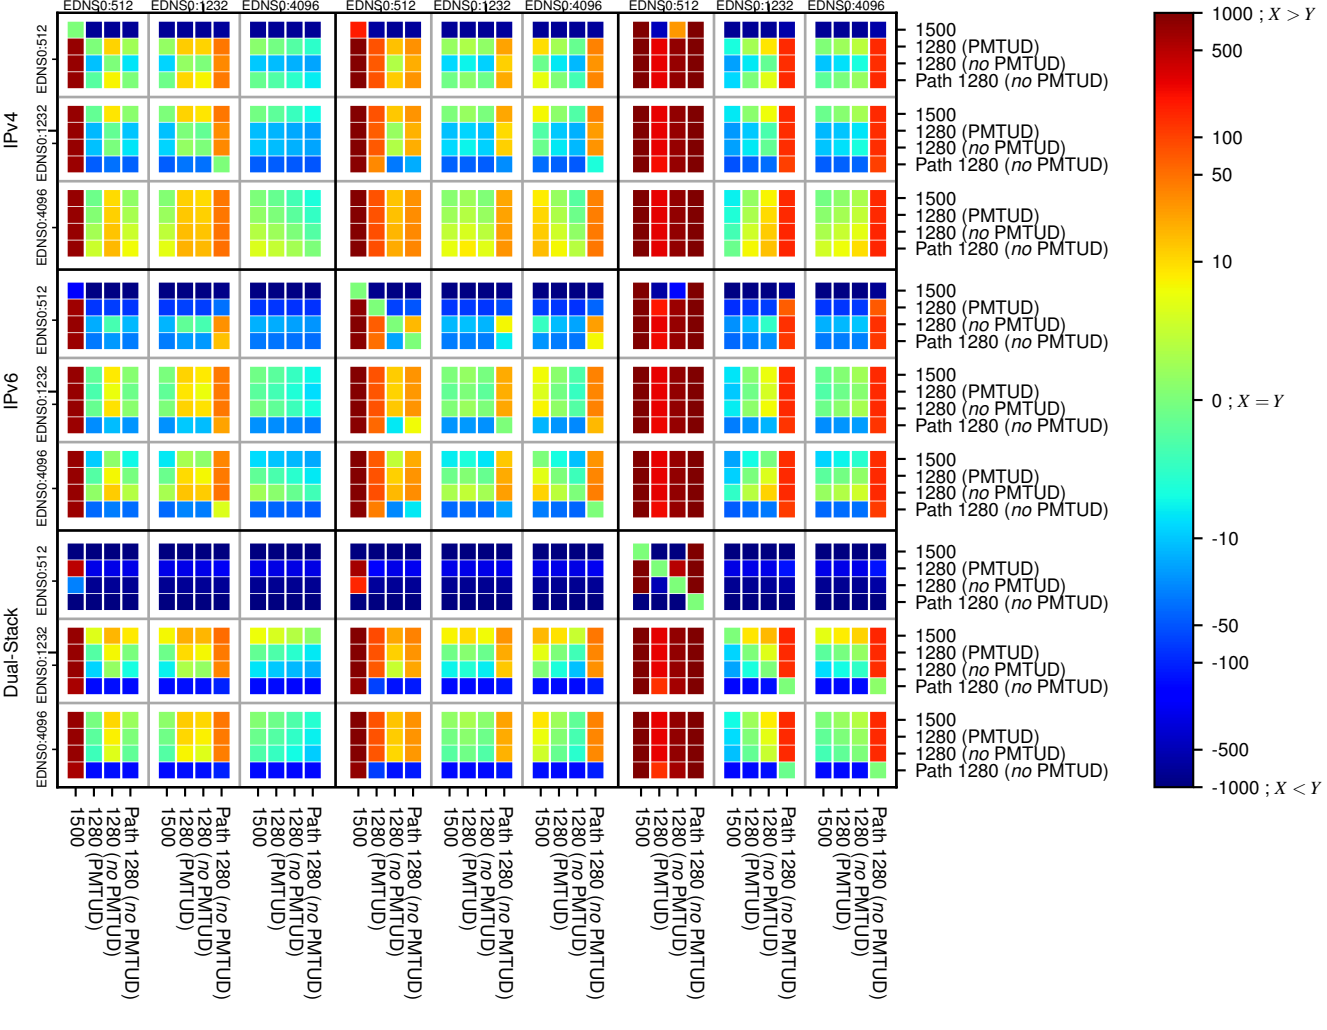

All Zones with DNSSEC returning NOERROR for '.de'