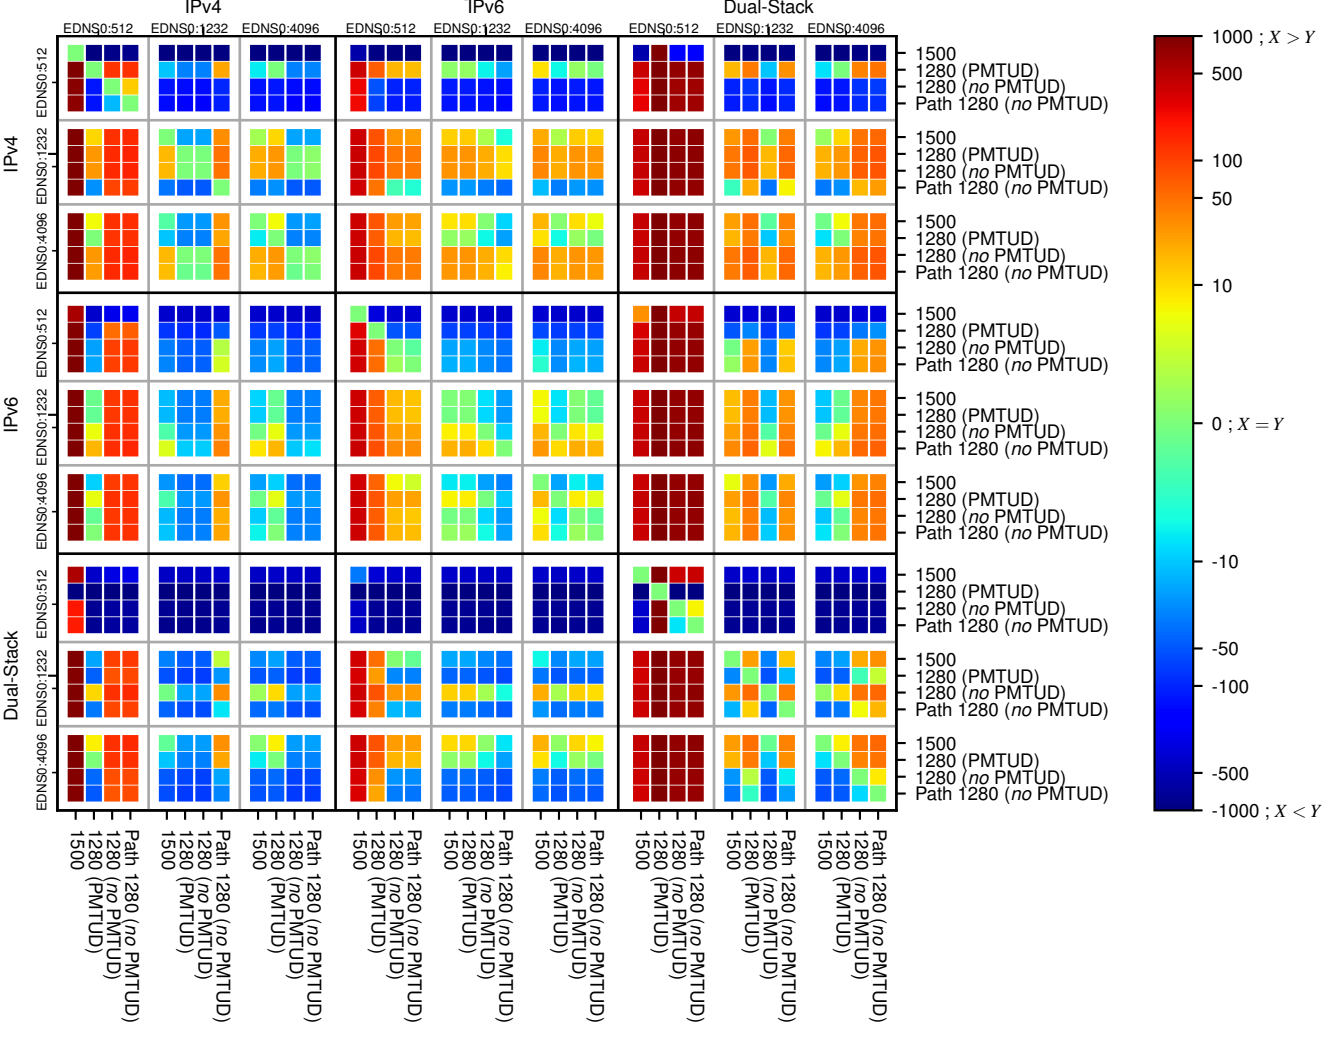

### All Zones without DNSSEC returning NOERROR for '.de'