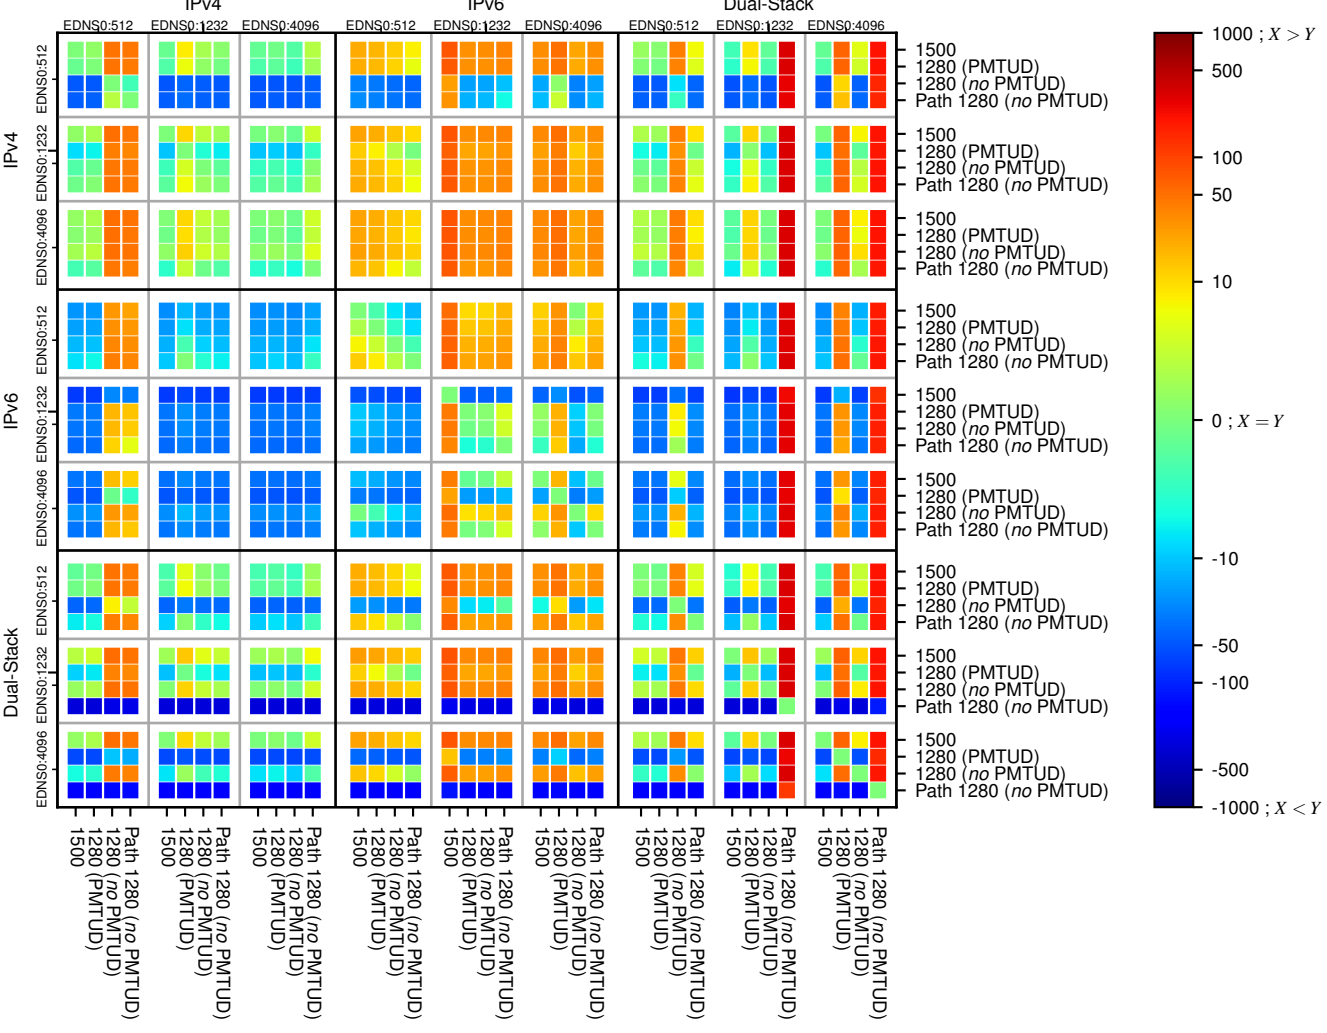

### All Zones without DNSSEC returning NOERROR for '.nl'

### All Zones with DNSSEC returning NOERROR for '.nl'