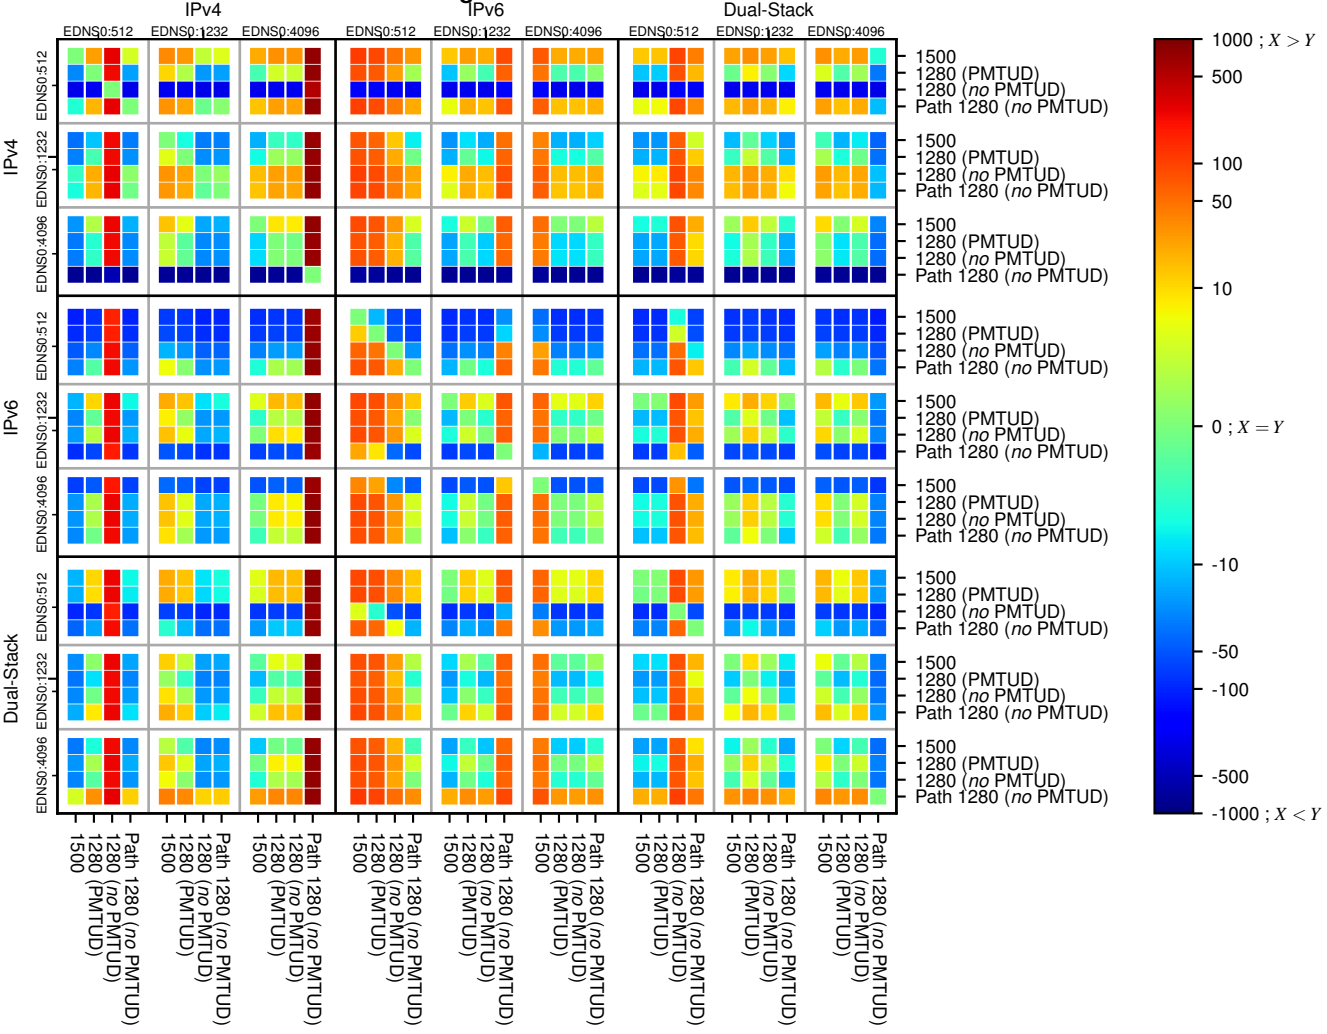

### All Zones without DNSSEC returning NOERROR for '.nl'

### All Zones with DNSSEC returning NOERROR for '.nl'