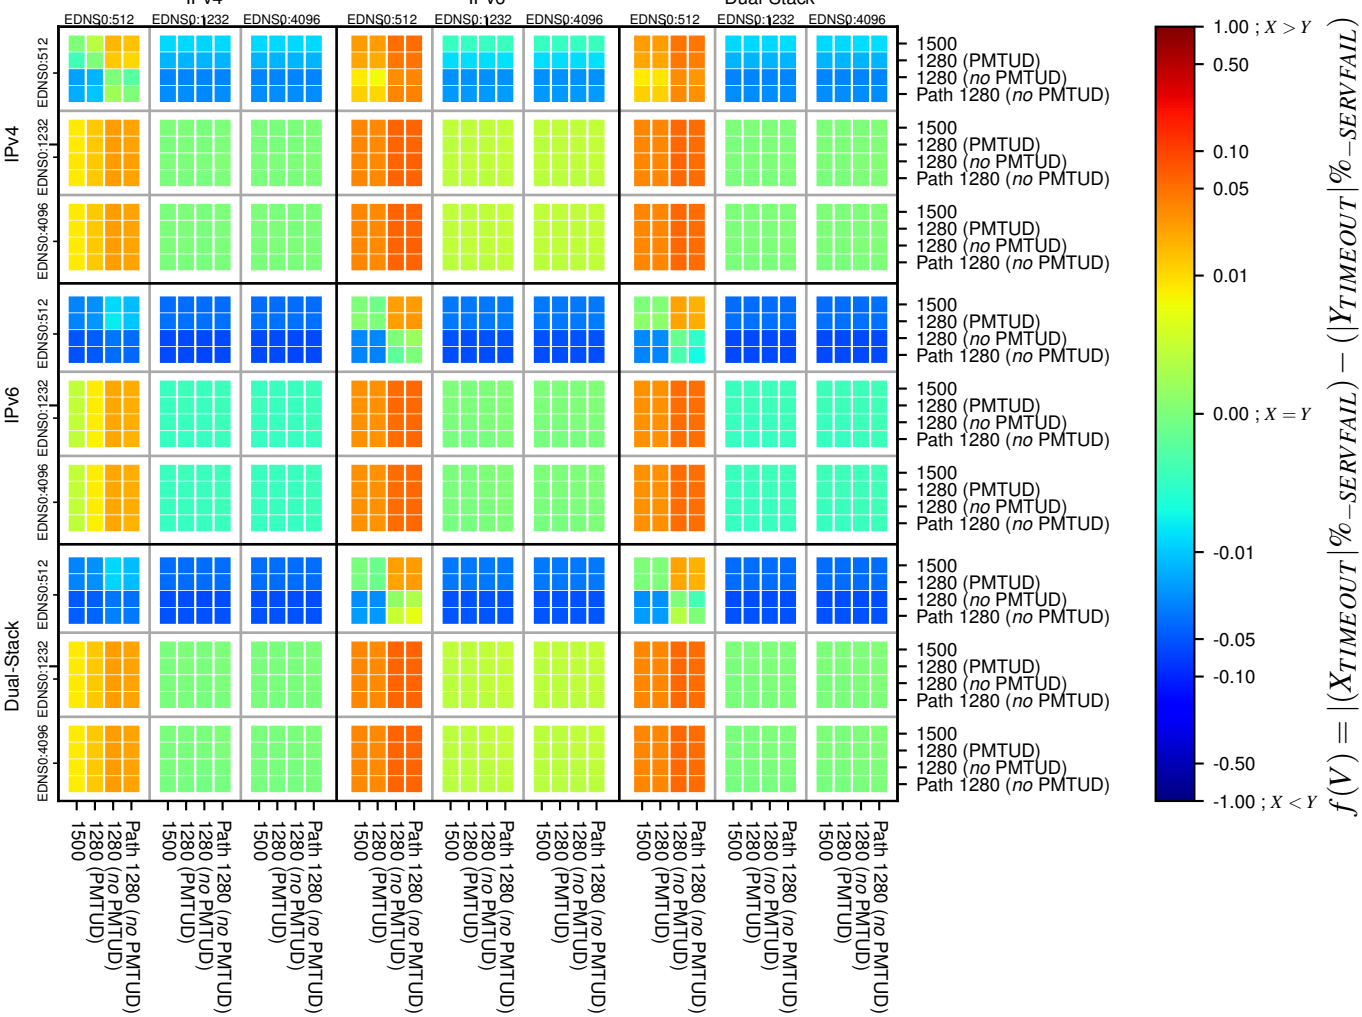

### All Zones without DNSSEC for '.all.psl.domains'

### All Zones with DNSSEC for '.all.psl.domains'

### All Zones for '.all.psl.domains'

$$f(V) = |(X_{TIMEOUT} | \% - SERVFAIL) - (Y_{TIMEOUT} | \% - SERVFAIL)|$$

$$f(V) = |(X_{TIMEOUT} | \% - SERVFAIL) - (Y_{TIMEOUT} | \% - SERVFAIL)|$$

$$f(V) = |(X_{TIMEOUT} | \% - SERVFAIL) - (Y_{TIMEOUT} | \% - SERVFAIL)|$$