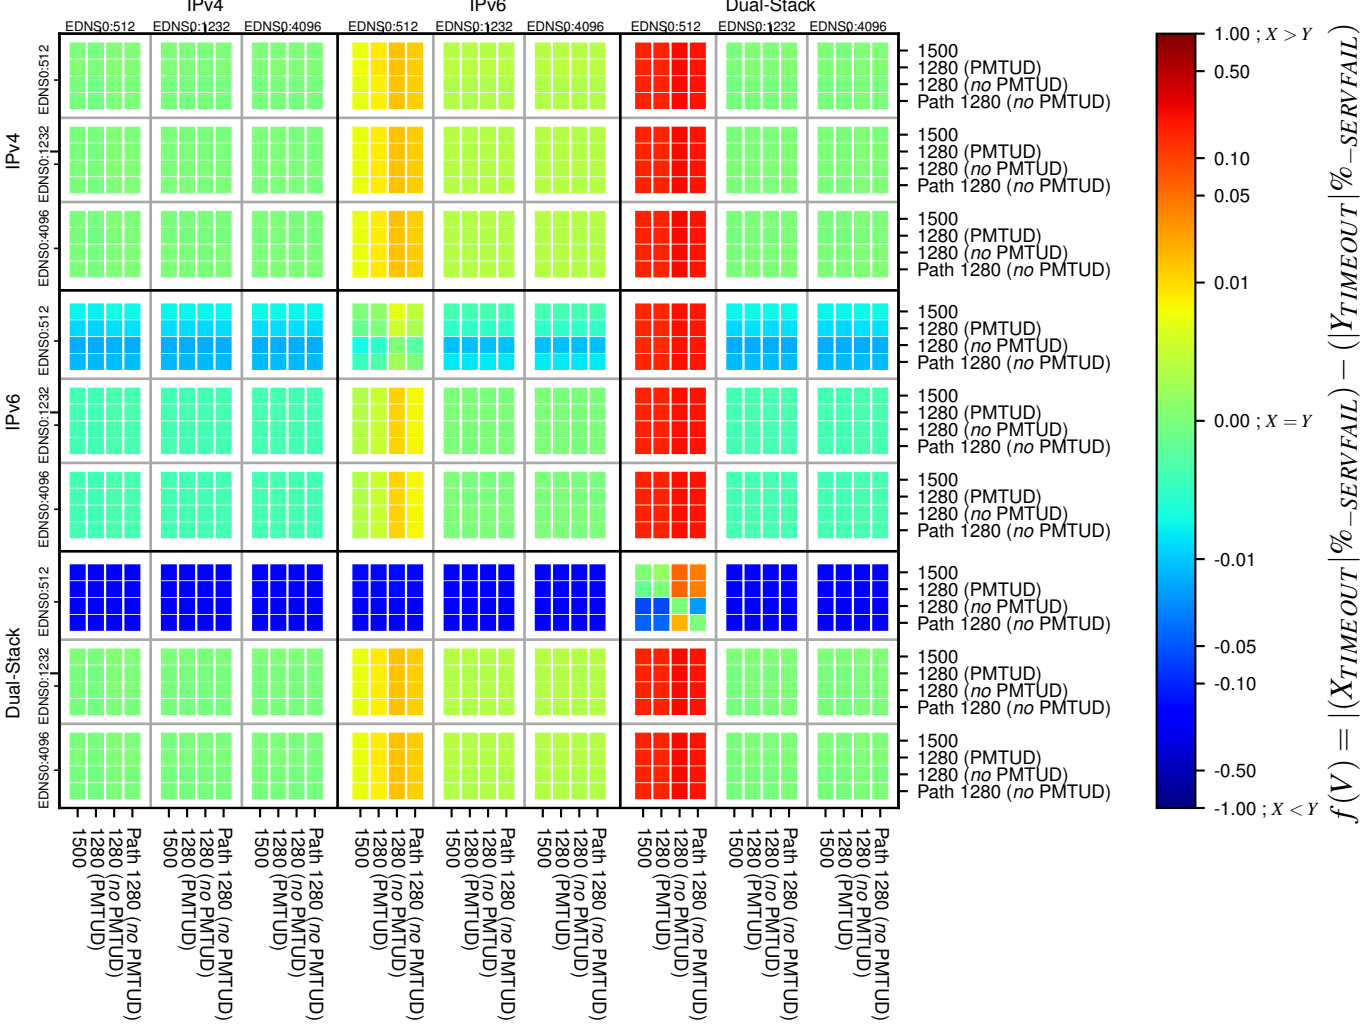

All Zones without DNSSEC for '.org'

All Zones with DNSSEC for '.org'

All Zones for '.org'

$$f(V) = |(X_{TIMEOUT} | \% - SERVFAIL) - ((Y_{TIMEOUT} | \% - SERVFAIL))|$$

$$f(V) = |(X_{TIMEOUT} | \% - SERVFAIL) - ((Y_{TIMEOUT} | \% - SERVFAIL))|$$

$$f(V) = |(X_{TIMEOUT} | \% - SERVFAIL) - ((Y_{TIMEOUT} | \% - SERVFAIL))|$$