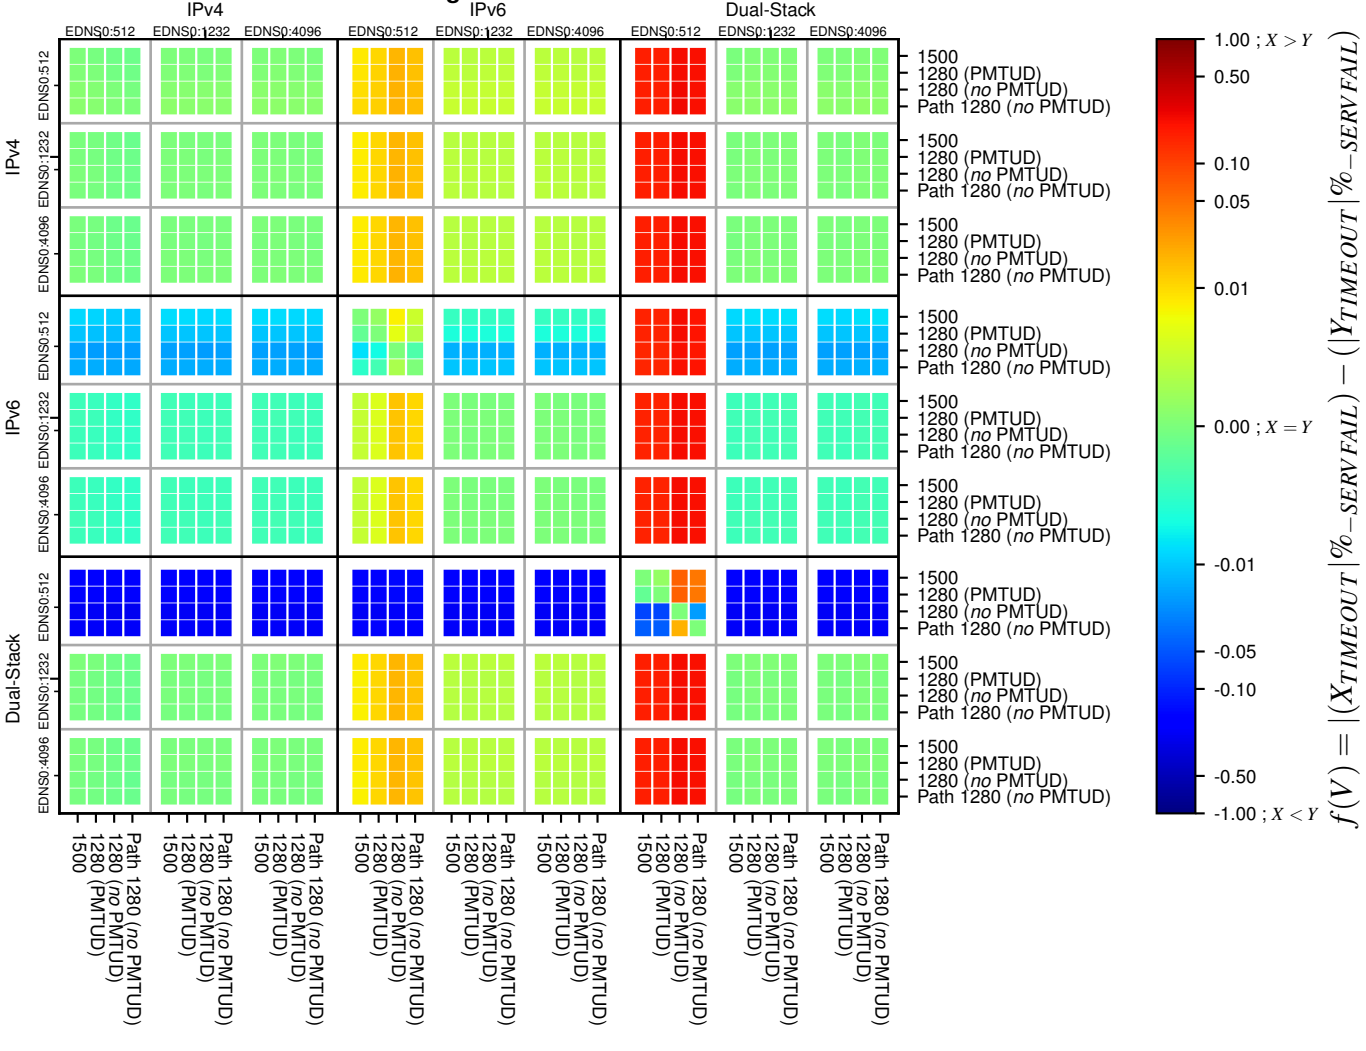

All Zones without DNSSEC for '.org'

All Zones with DNSSEC for '.org'

All Zones for '.org'

$$f(V) = |(X_{TIMEOUT} | \% - SERVFAIL) - ((Y_{TIMEOUT} | \% - SERVFAIL))|$$

$$f(V) = |(X_{TIMEOUT} | \% - SERVFAIL) - ((Y_{TIMEOUT} | \% - SERVFAIL))|$$

$$f(V) = |(X_{TIMEOUT} | \% - SERVFAIL) - ((Y_{TIMEOUT} | \% - SERVFAIL))|$$