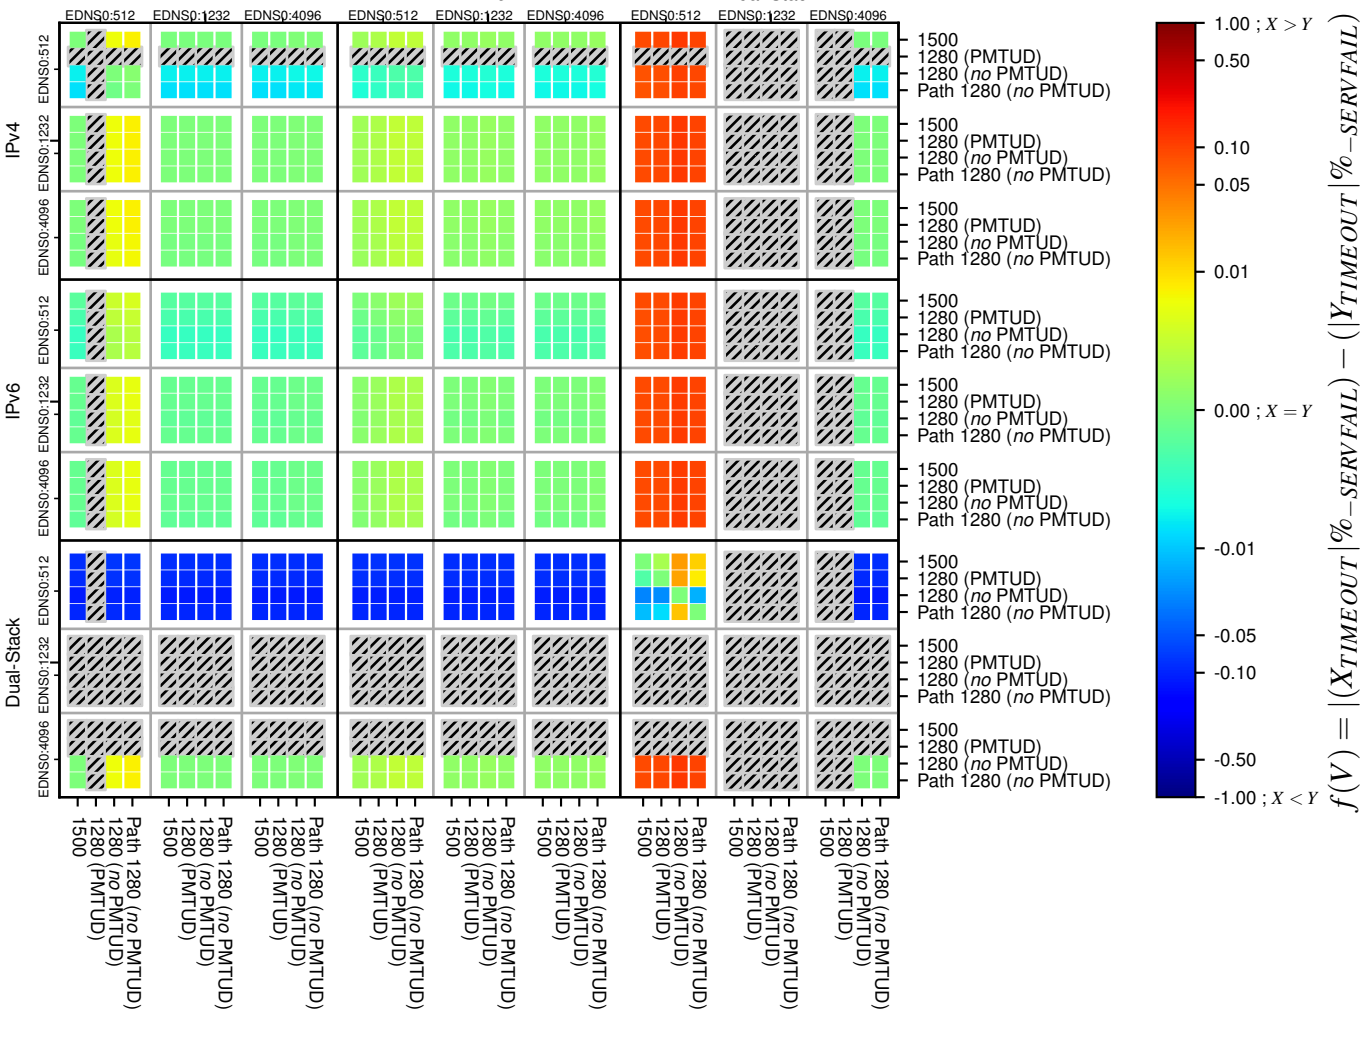

All Zones without DNSSEC for '.org'

All Zones with DNSSEC for '.org'

All Zones for '.org'

$$f(V) = |(X_{TIMEOUT} | \% - SERVFAIL) - ((Y_{TIMEOUT} | \% - SERVFAIL))|$$

$$f(V) = |(X_{TIMEOUT} | \% - SERVFAIL) - ((Y_{TIMEOUT} | \% - SERVFAIL))|$$

$$f(V) = |(X_{TIMEOUT} | \% - SERVFAIL) - ((Y_{TIMEOUT} | \% - SERVFAIL))|$$