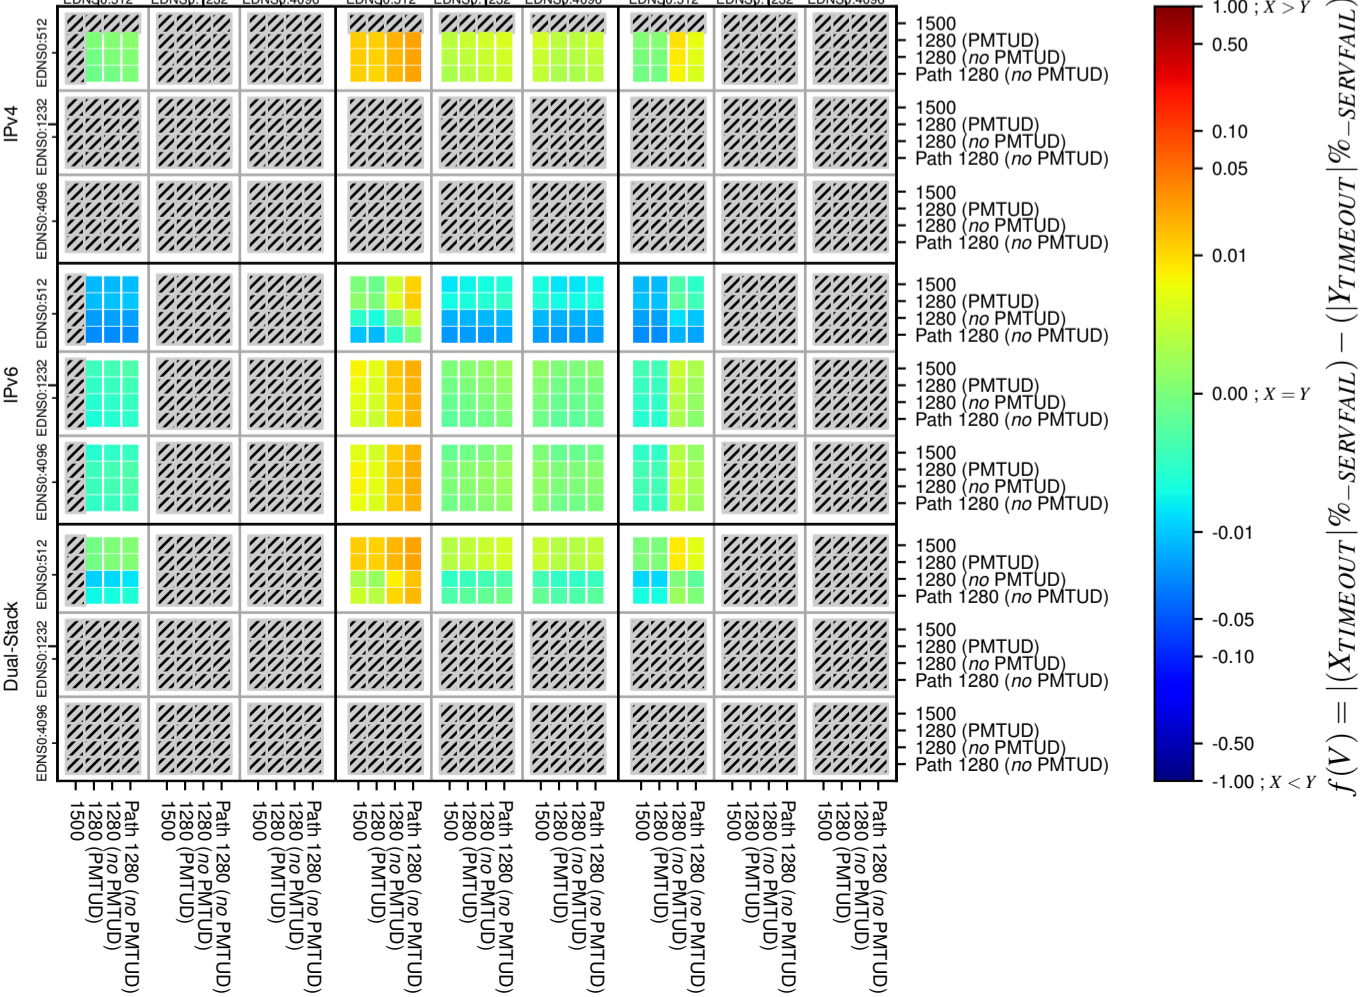

All Zones without DNSSEC for '.se'

All Zones with DNSSEC for '.se'

All Zones for '.se'

$$f(V) = |(X_{TIMEOUT} | \% - SERVFAIL) - (Y_{TIMEOUT} | \% - SERVFAIL)|$$

$$f(V) = |(X_{TIMEOUT} | \% - SERVFAIL) - (Y_{TIMEOUT} | \% - SERVFAIL)|$$

$$f(V) = |(X_{TIMEOUT} | \% - SERVFAIL) - (Y_{TIMEOUT} | \% - SERVFAIL)|$$