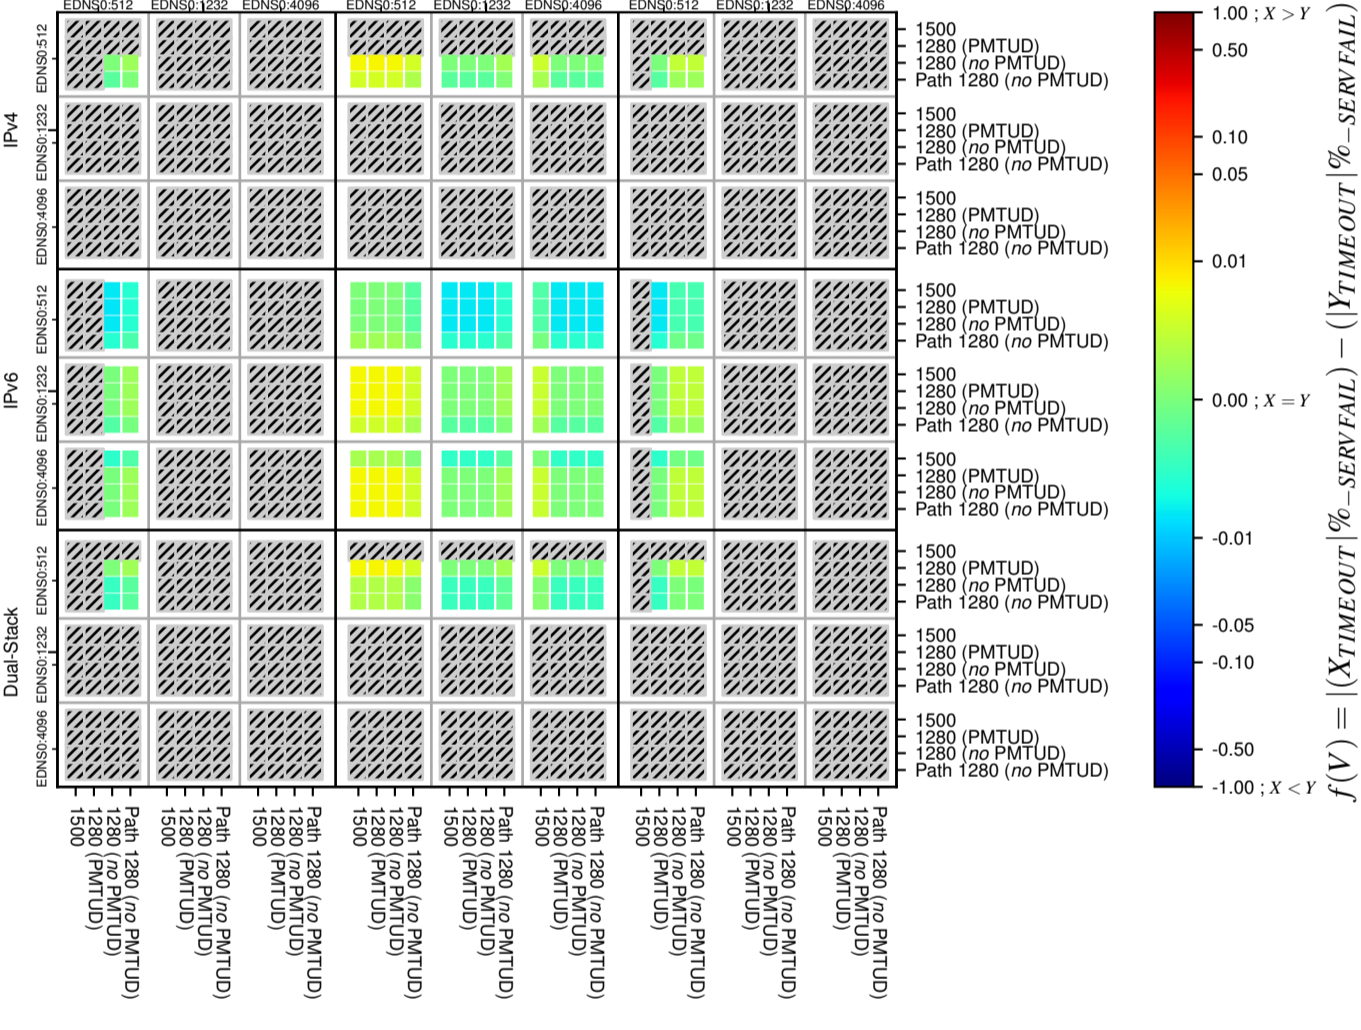

All Zones without DNSSEC for '.se'

All Zones with DNSSEC for '.se'

All Zones for '.se'

$$f(V) = |(X_{TIMEOUT} | \% - SERVFAIL) - (Y_{TIMEOUT} | \% - SERVFAIL)|$$

$$f(V) = |(X_{TIMEOUT} | \% - SERVFAIL) - (Y_{TIMEOUT} | \% - SERVFAIL)|$$

$$f(V) = |(X_{TIMEOUT} | \% - SERVFAIL) - (Y_{TIMEOUT} | \% - SERVFAIL)|$$