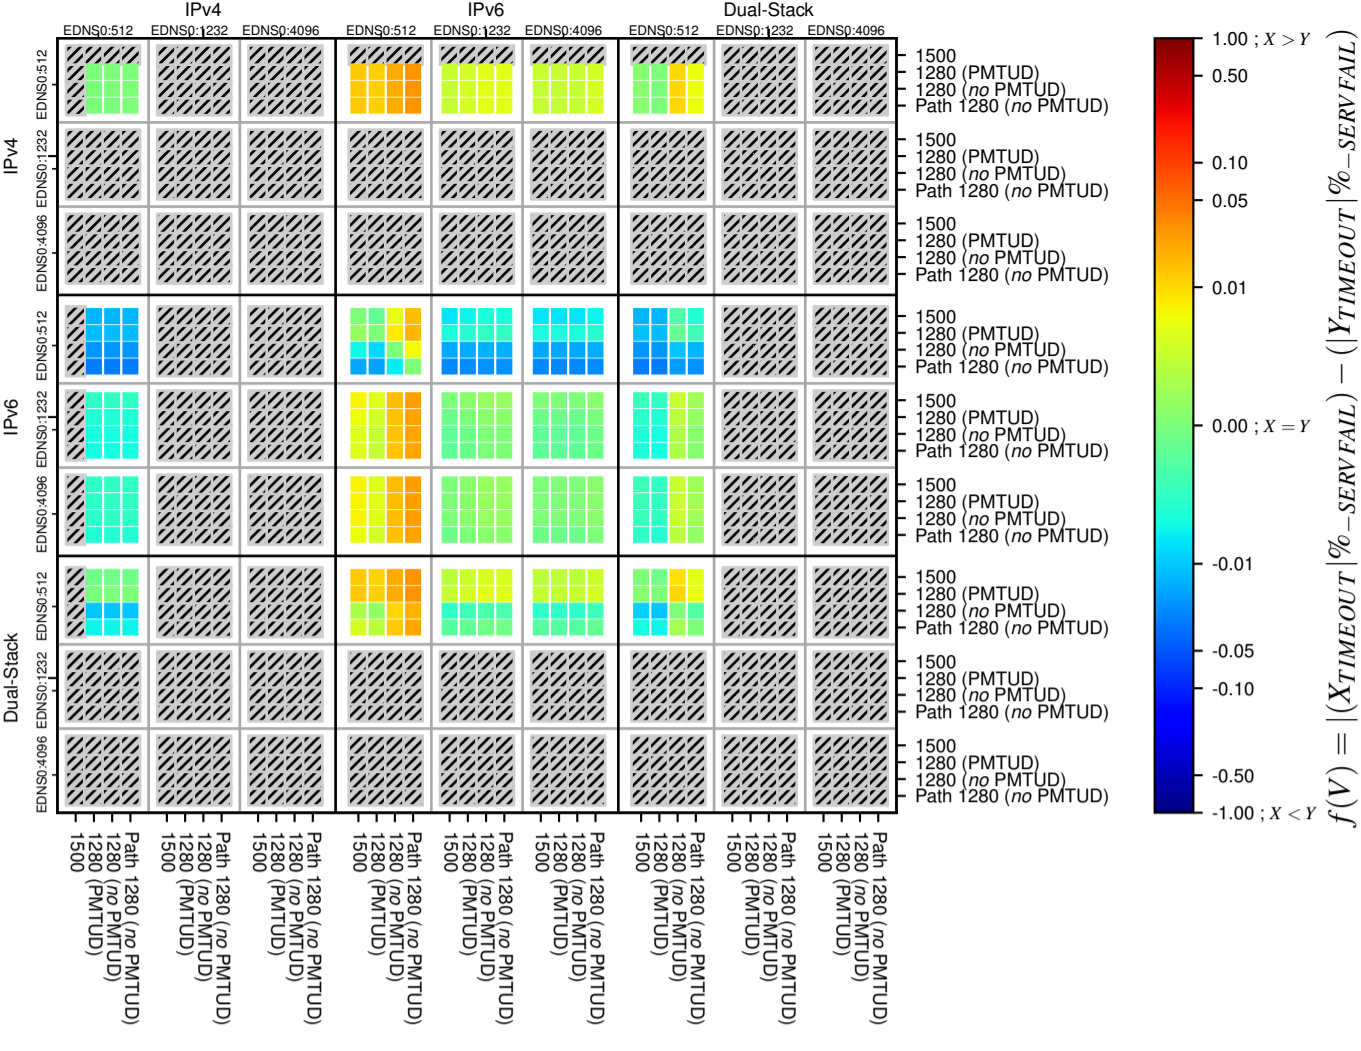

All Zones without DNSSEC for '.se'

All Zones with DNSSEC for '.se'

All Zones for '.se'

$$f(V) = |(X_{TIMEOUT} | \% - SERVFAIL) - (Y_{TIMEOUT} | \% - SERVFAIL)|$$

$$f(V) = |(X_{TIMEOUT} | \% - SERVFAIL) - (Y_{TIMEOUT} | \% - SERVFAIL)|$$

$$f(V) = |(X_{TIMEOUT} | \% - SERVFAIL) - (Y_{TIMEOUT} | \% - SERVFAIL)|$$