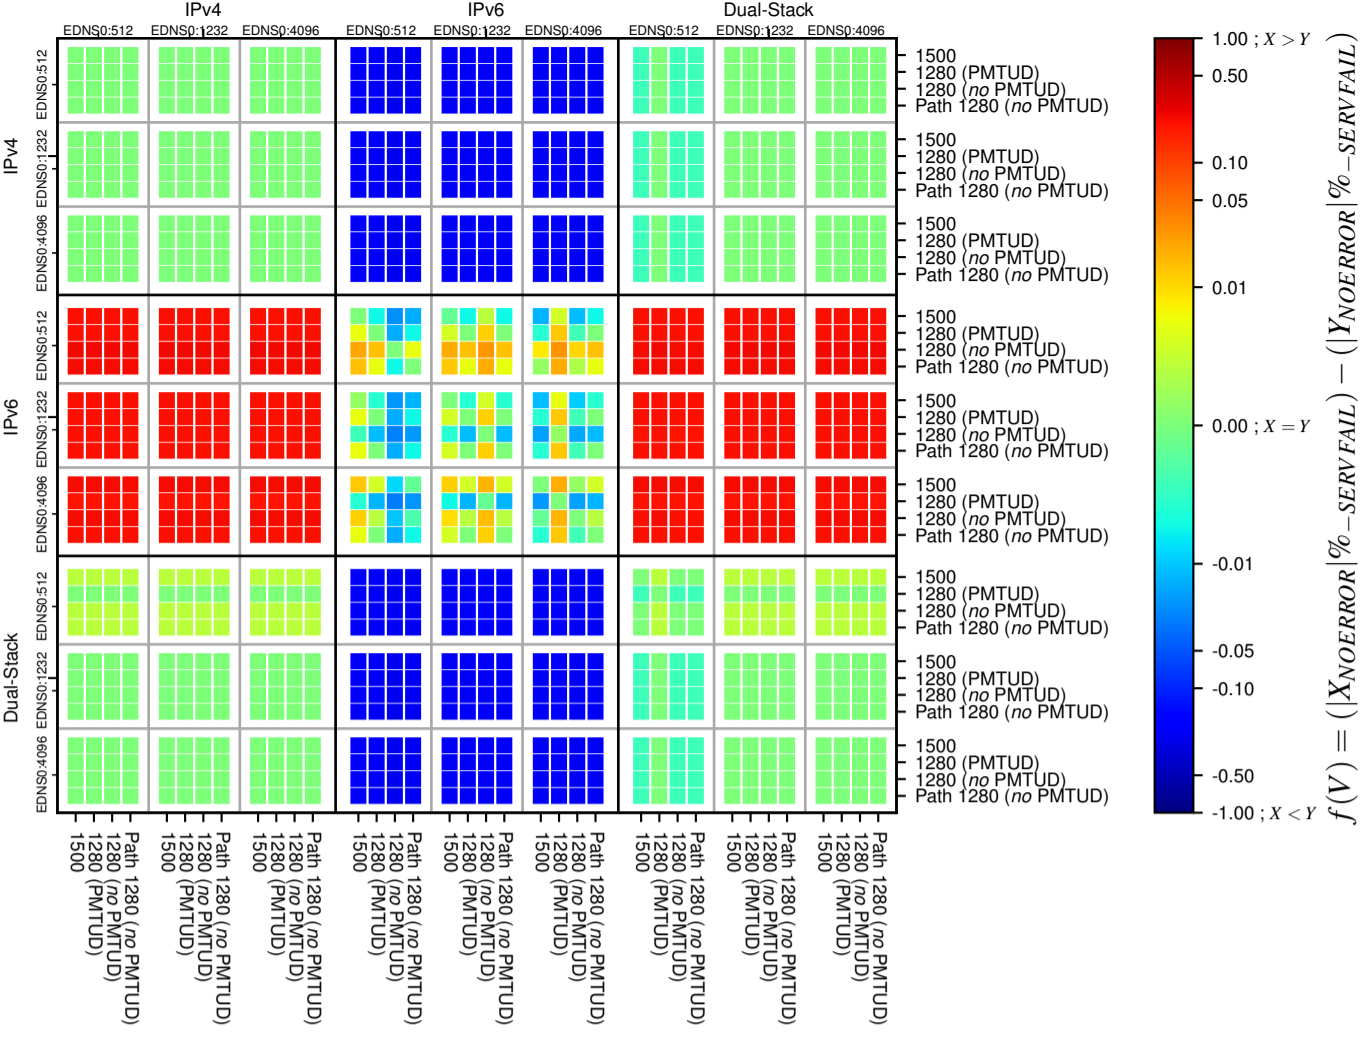

### All Zones without DNSSEC for '.br'

### All Zones with DNSSEC for '.br'

### All Zones for '.br'

$$f(V) = (|X_{NOERROR}| \% - SERVFAIL) - (|Y_{NOERROR}| \% - SERVFAIL)$$