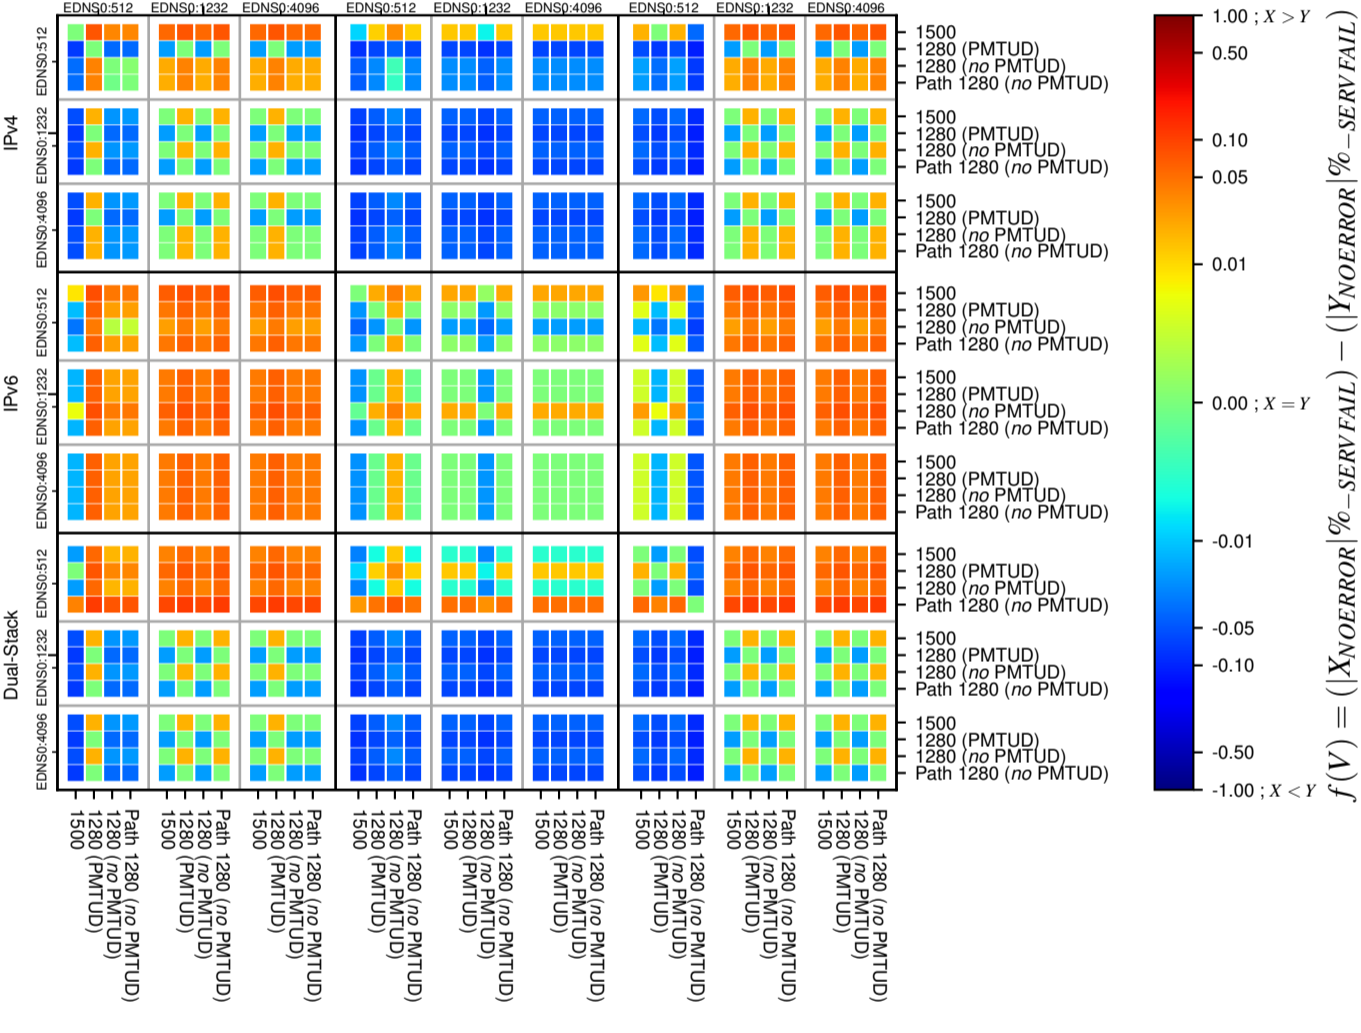

### All Zones without DNSSEC for '.br'

### All Zones with DNSSEC for '.br'

### All Zones for '.br'

$$f(V) = (|X_{NOERROR}| \% - SERVFAIL) - (|Y_{NOERROR}| \% - SERVFAIL)$$