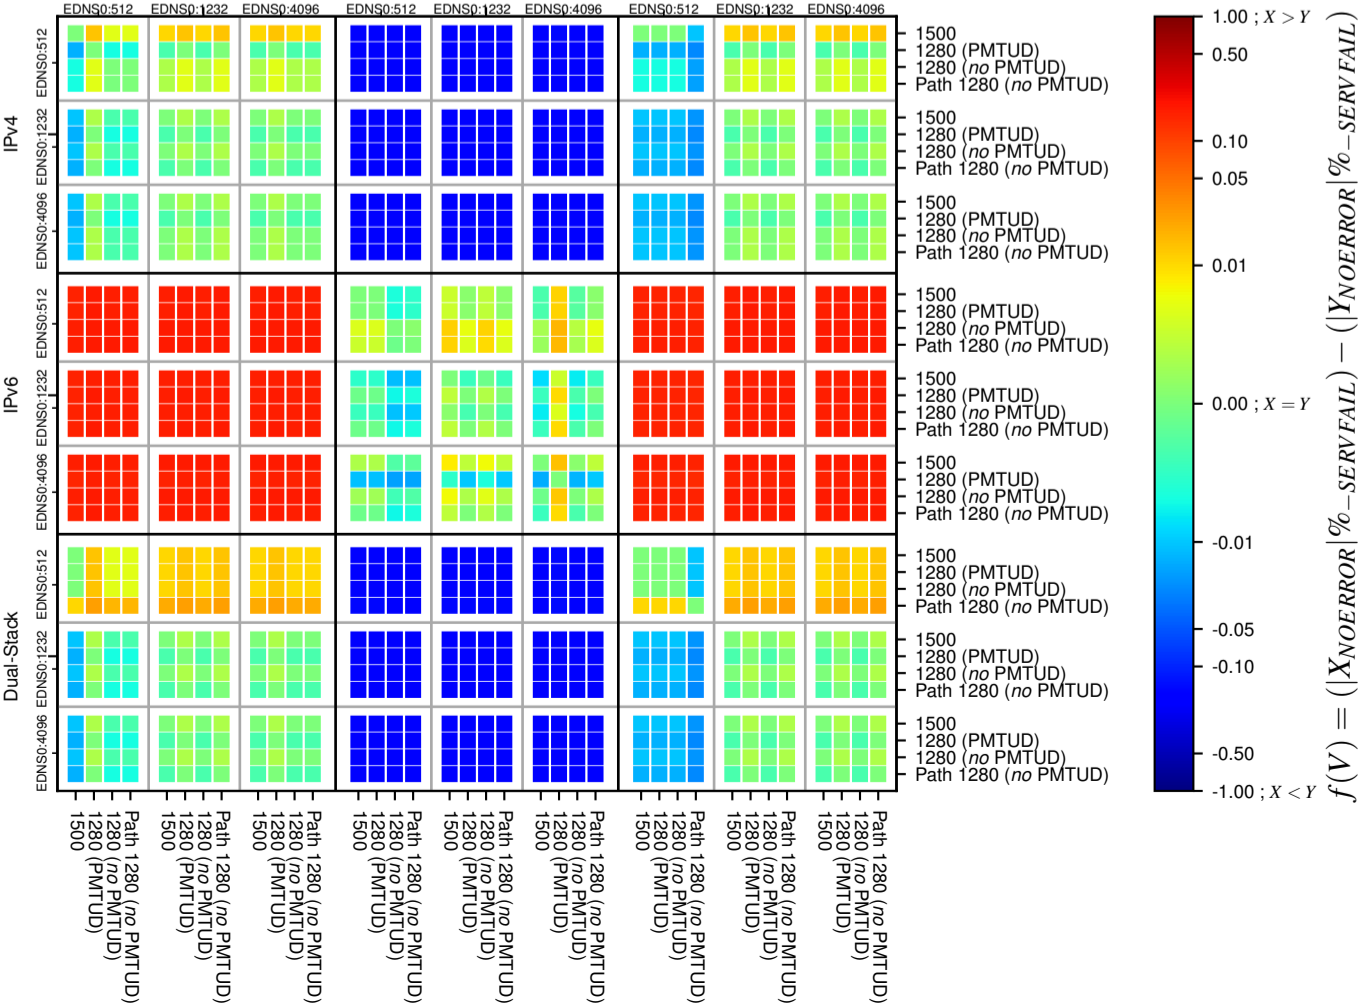

### All Zones without DNSSEC for '.br'

### All Zones with DNSSEC for '.br'

### All Zones for '.br'

$$f(V) = (|X_{NOERROR}| \% - SERVFAIL) - (|Y_{NOERROR}| \% - SERVFAIL)$$