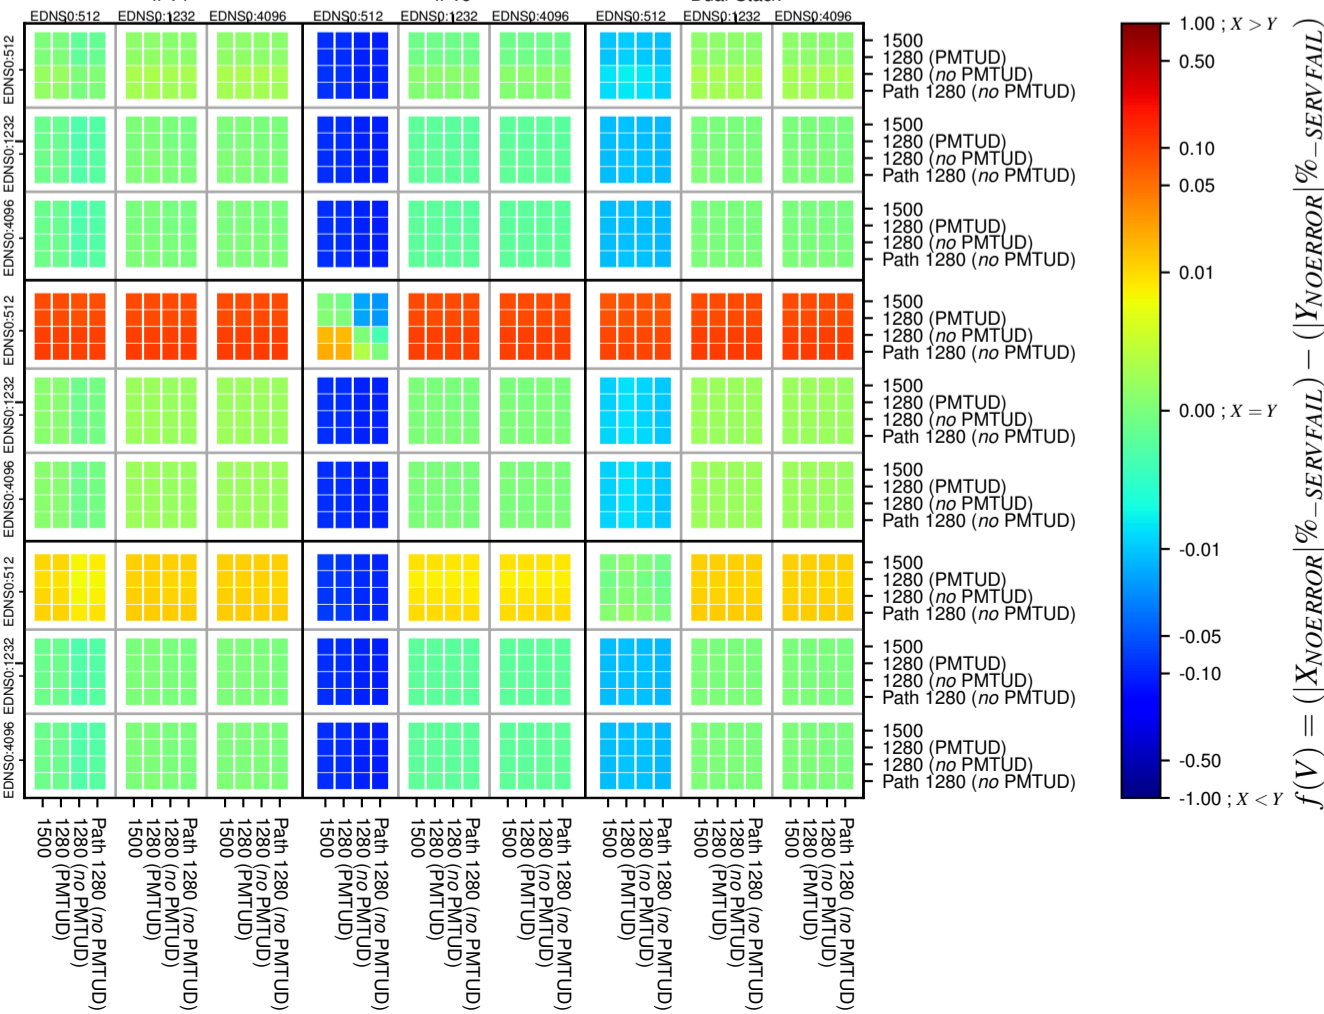

All Zones without DNSSEC for '.com'

All Zones with DNSSEC for '.com'

All Zones for '.com'

$$f(V) = (|X_{NOERROR}| \% - SERVFAIL) - (|Y_{NOERROR}| \% - SERVFAIL)$$

$$f(V) = (|X_{NOERROR}| \% - SERVFAIL) - (|Y_{NOERROR}| \% - SERVFAIL)$$

$$f(V) = (|X_{NOERROR}| \% - SERVFAIL) - (|Y_{NOERROR}| \% - SERVFAIL)$$