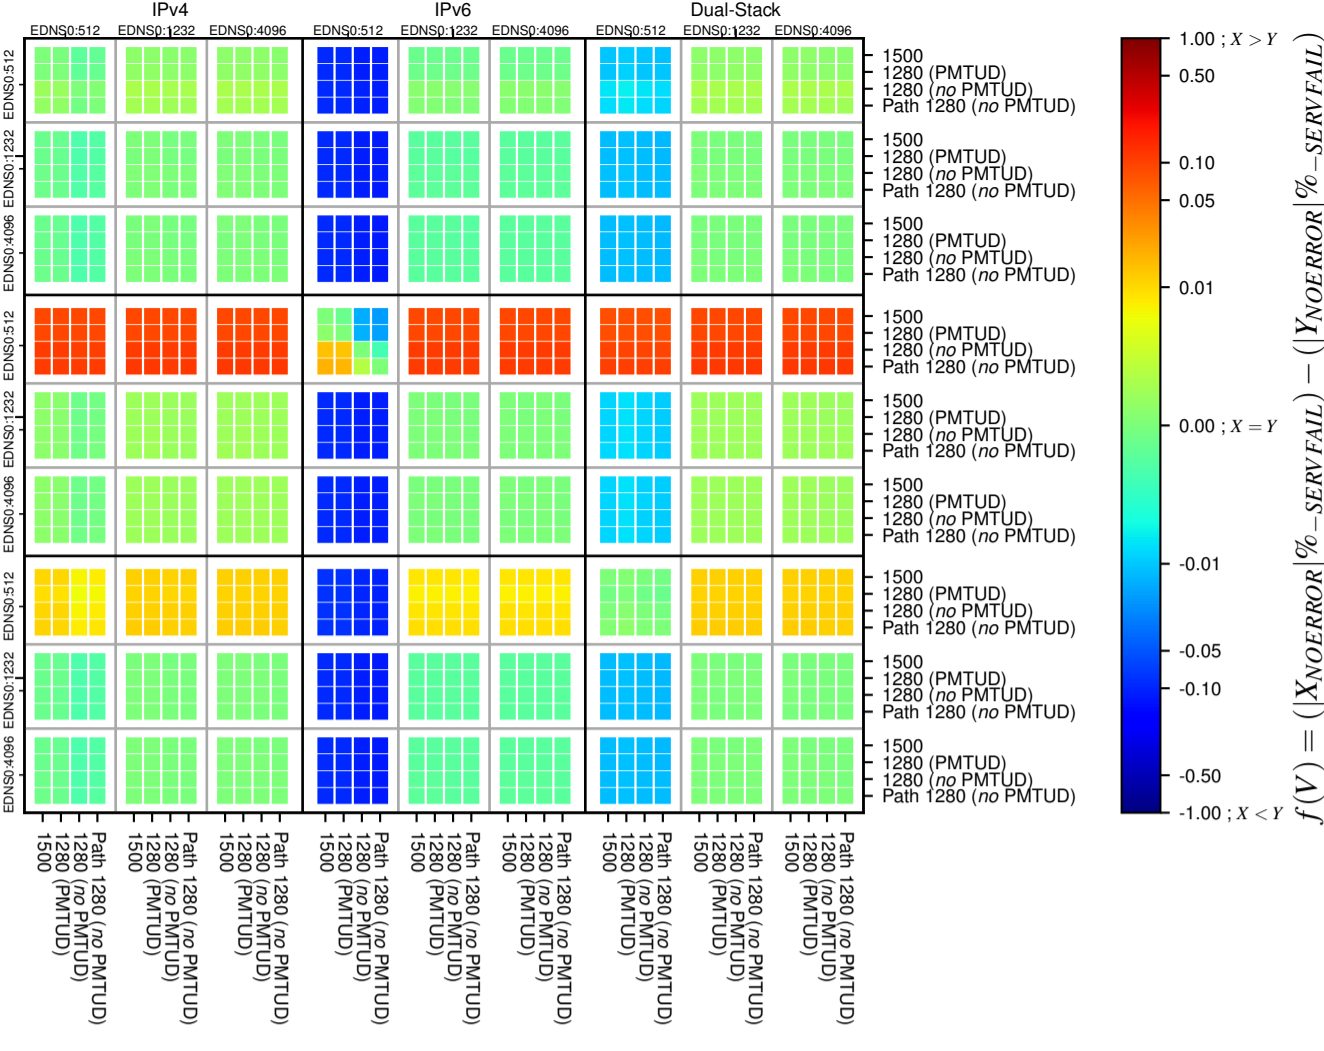

All Zones without DNSSEC for '.com'

All Zones with DNSSEC for '.com'

All Zones for '.com'

$$f(V) = (|X_{NOERROR}| \% - SERVFAIL) - (|Y_{NOERROR}| \% - SERVFAIL)$$

$$f(V) = (|X_{NOERROR}| \% - SERVFAIL) - (|Y_{NOERROR}| \% - SERVFAIL)$$

$$f(V) = (|X_{NOERROR}| \% - SERVFAIL) - (|Y_{NOERROR}| \% - SERVFAIL)$$