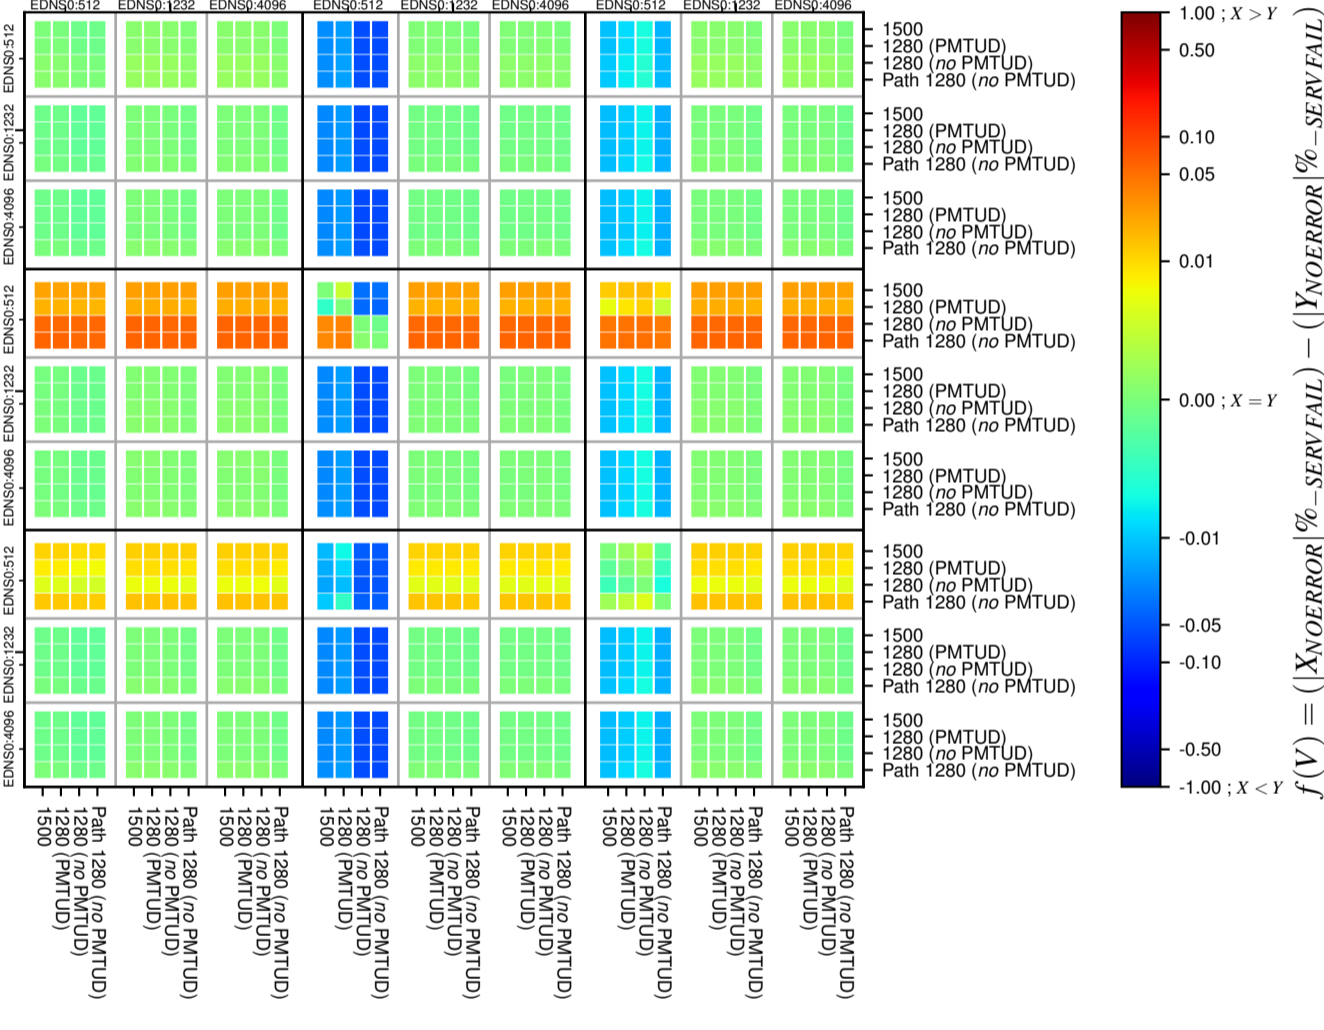

All Zones without DNSSEC for '.com'

All Zones with DNSSEC for '.com'

All Zones for '.com'

$$f(V) = (|X_{NOERROR}| \% - SERVFAIL) - (|Y_{NOERROR}| \% - SERVFAIL)$$

$$f(V) = (|X_{NOERROR}| \% - SERVFAIL) - (|Y_{NOERROR}| \% - SERVFAIL)$$

$$f(V) = (|X_{NOERROR}| \% - SERVFAIL) - (|Y_{NOERROR}| \% - SERVFAIL)$$