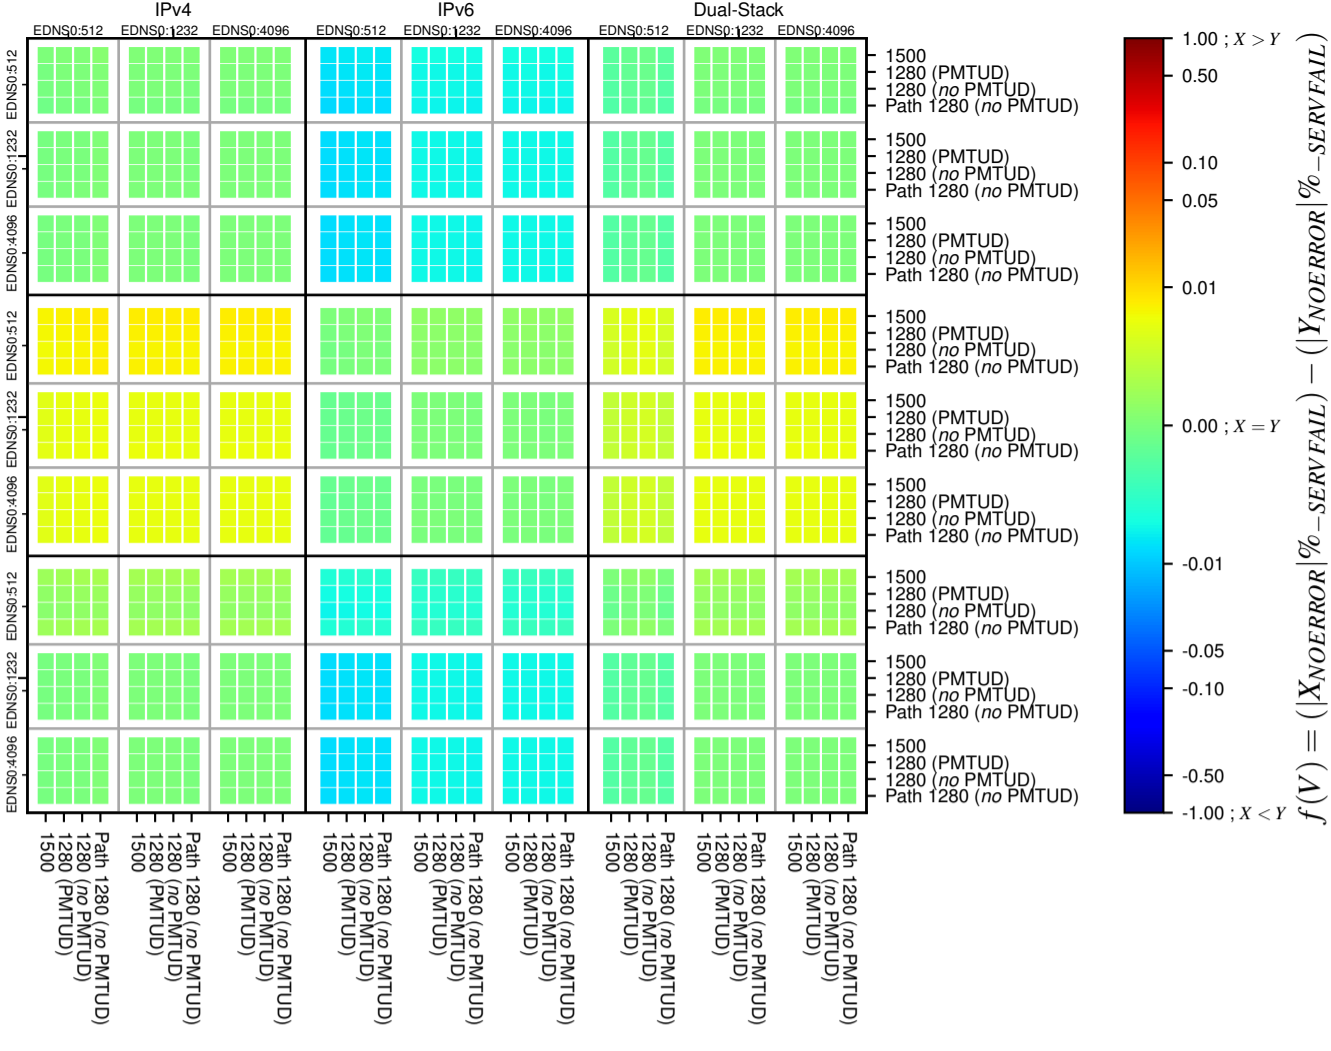

All Zones without DNSSEC for '.de'

All Zones with DNSSEC for '.de'

All Zones for '.de'