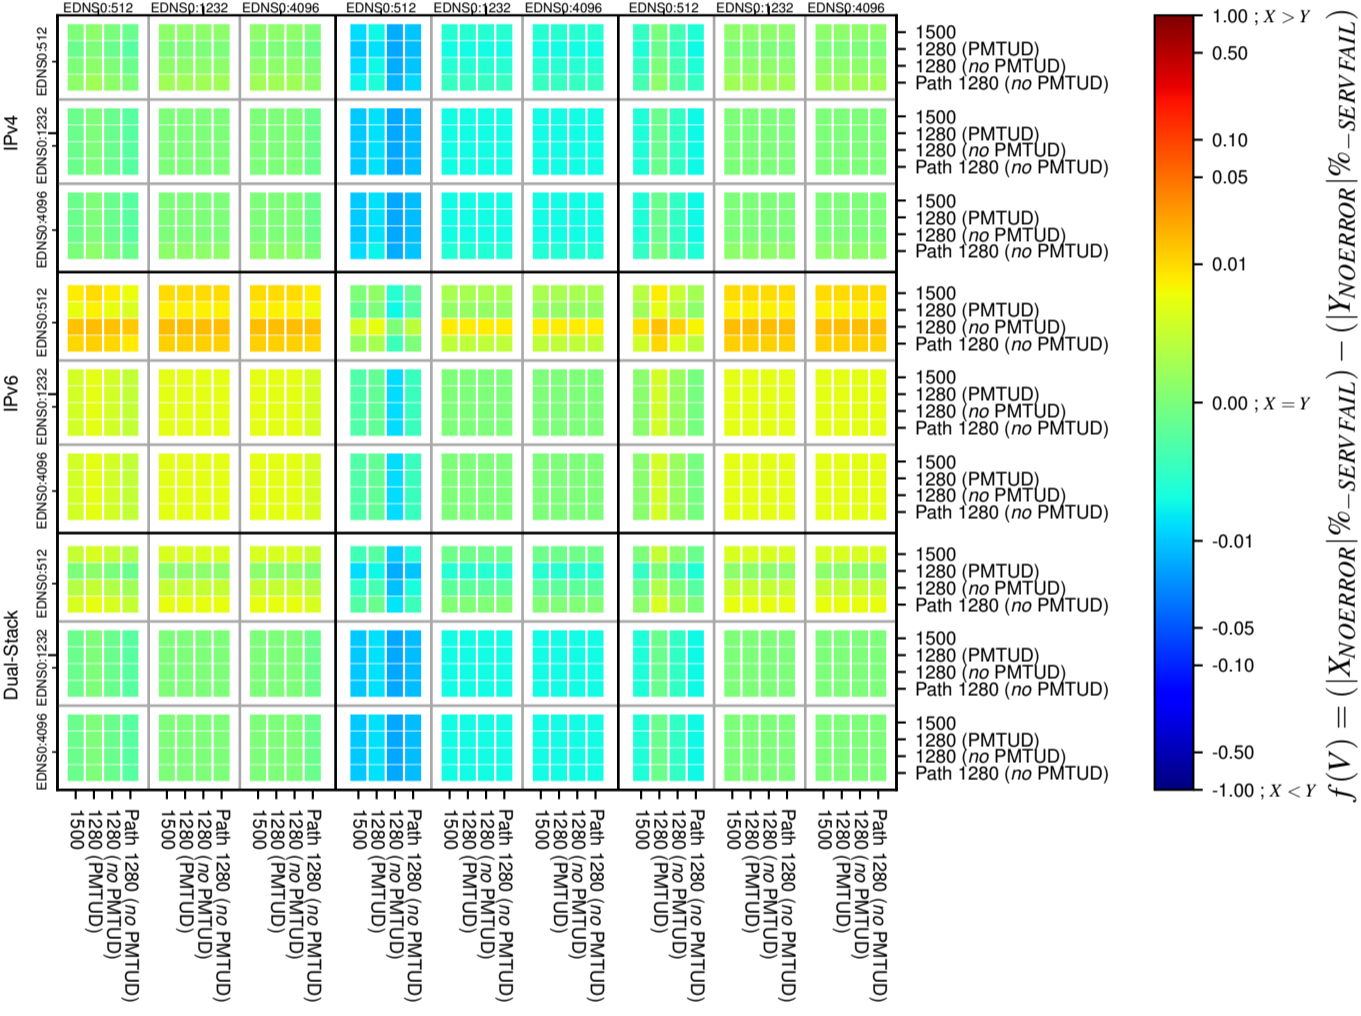

All Zones without DNSSEC for '.fr'

All Zones with DNSSEC for '.fr'

All Zones for '.fr'

$$f(V) = (|X_{NOERROR}| \% - SERVFAIL) - (|Y_{NOERROR}| \% - SERVFAIL)$$

$$f(V) = (|X_{NOERROR}| \% - SERVFAIL) - (|Y_{NOERROR}| \% - SERVFAIL)$$

$$f(V) = (|X_{NOERROR}| \% - SERVFAIL) - (|Y_{NOERROR}| \% - SERVFAIL)$$