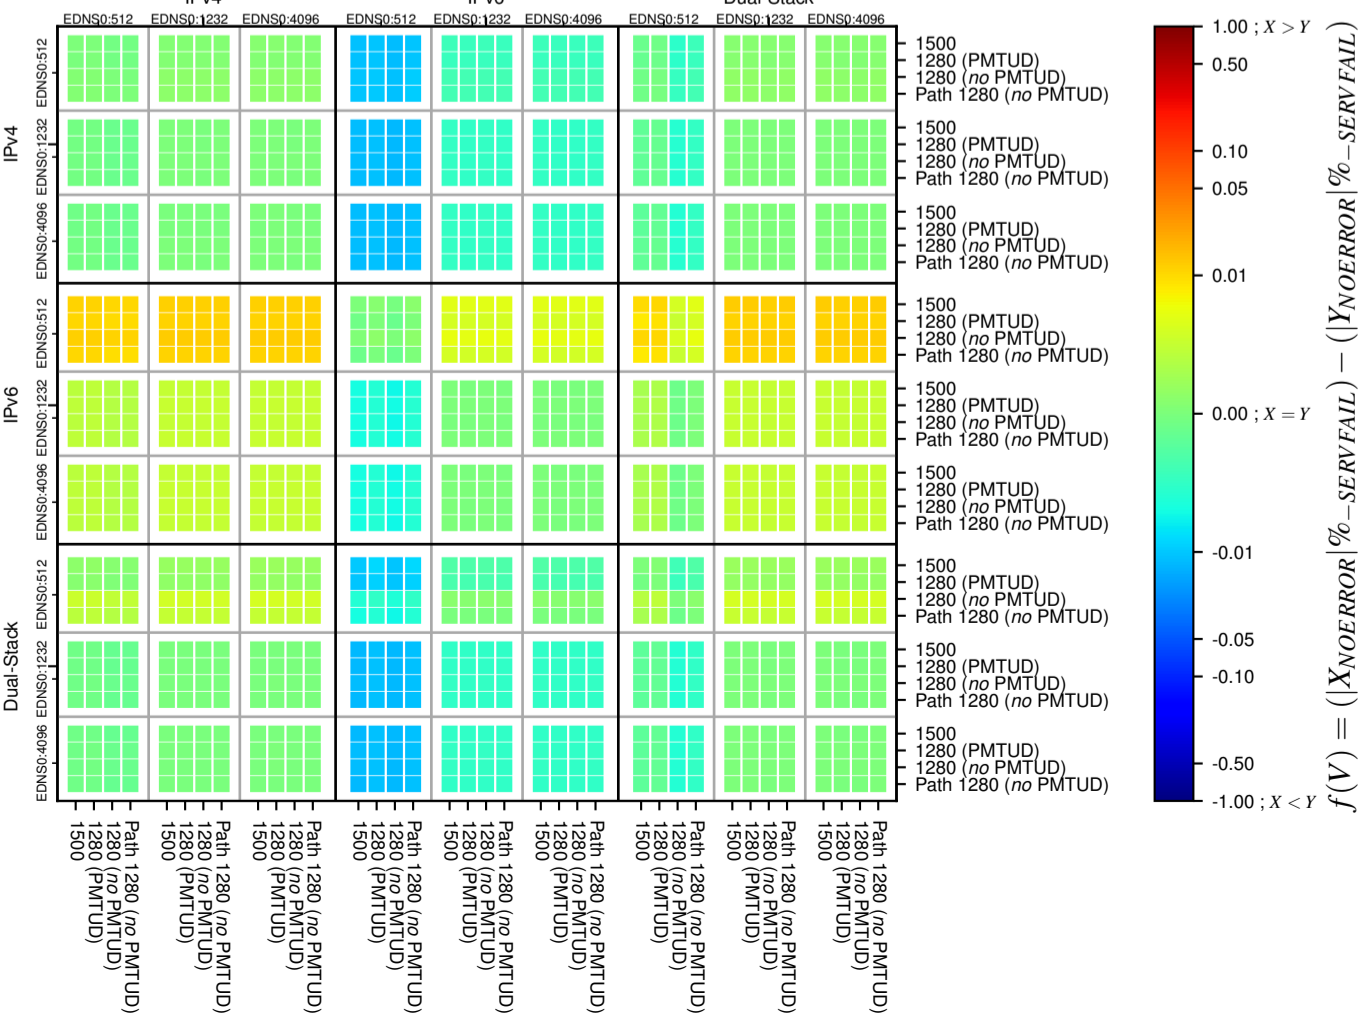

All Zones without DNSSEC for '.fr'

All Zones with DNSSEC for '.fr'

All Zones for '.fr'

$$f(V) = (|X_{NOERROR}| \% - SERVFAIL) - (|Y_{NOERROR}| \% - SERVFAIL)$$

$$f(V) = (|X_{NOERROR}| \% - SERVFAIL) - (|Y_{NOERROR}| \% - SERVFAIL)$$

$$f(V) = (|X_{NOERROR}| \% - SERVFAIL) - (|Y_{NOERROR}| \% - SERVFAIL)$$