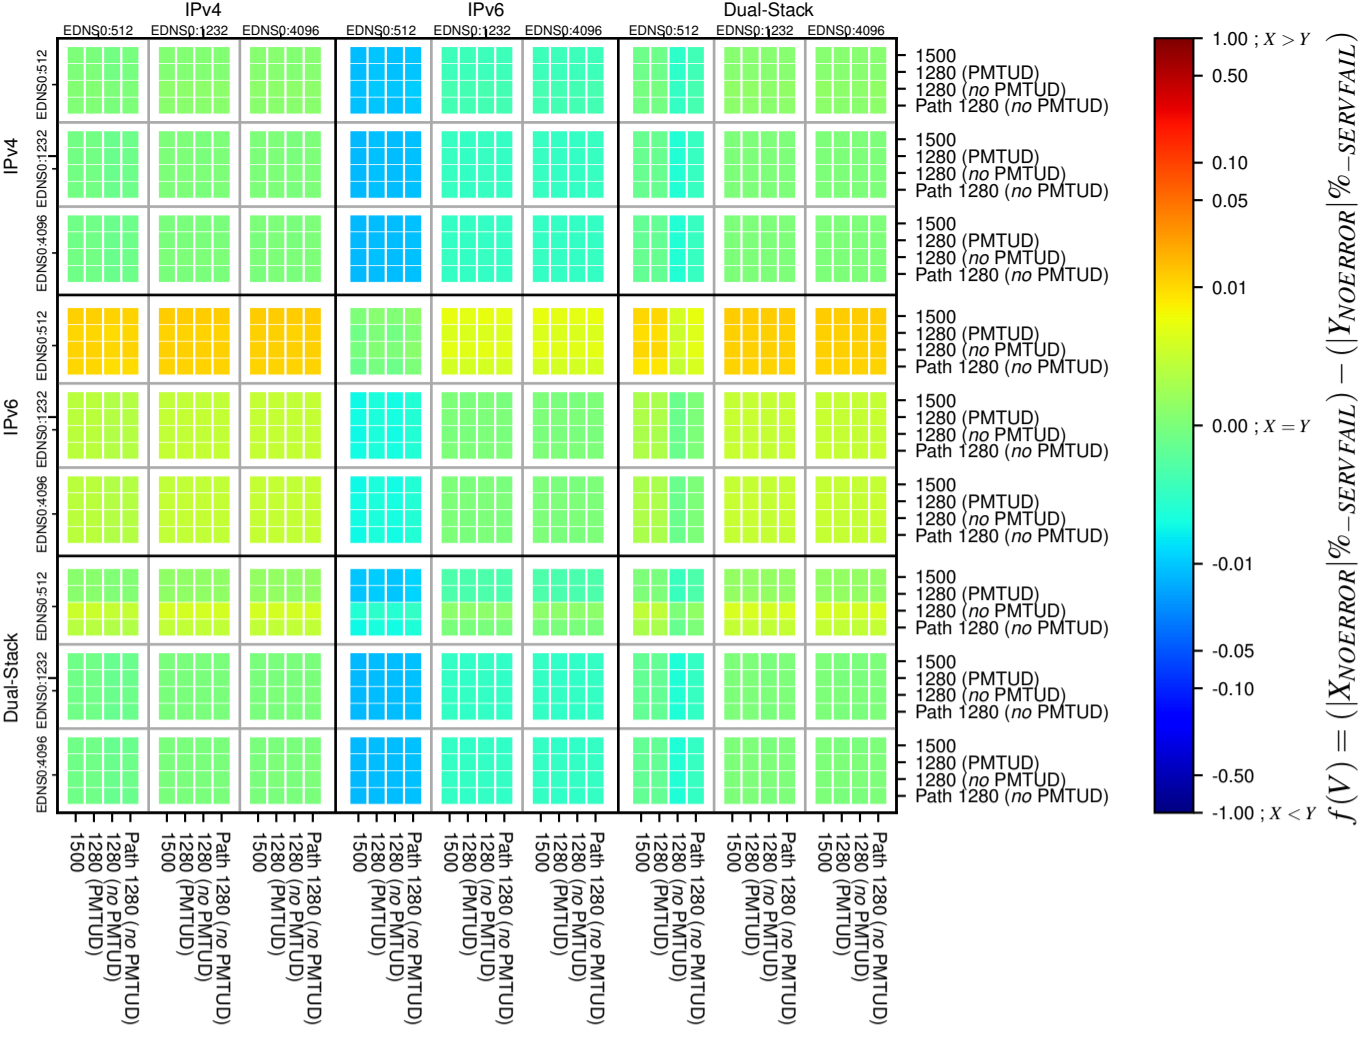

All Zones without DNSSEC for '.fr'

All Zones with DNSSEC for '.fr'

All Zones for '.fr'

$$f(V) = (|X_{NOERROR}| \% - SERVFAIL) - (|Y_{NOERROR}| \% - SERVFAIL)$$

$$f(V) = (|X_{NOERROR}| \% - SERVFAIL) - (|Y_{NOERROR}| \% - SERVFAIL)$$

$$f(V) = (|X_{NOERROR}| \% - SERVFAIL) - (|Y_{NOERROR}| \% - SERVFAIL)$$