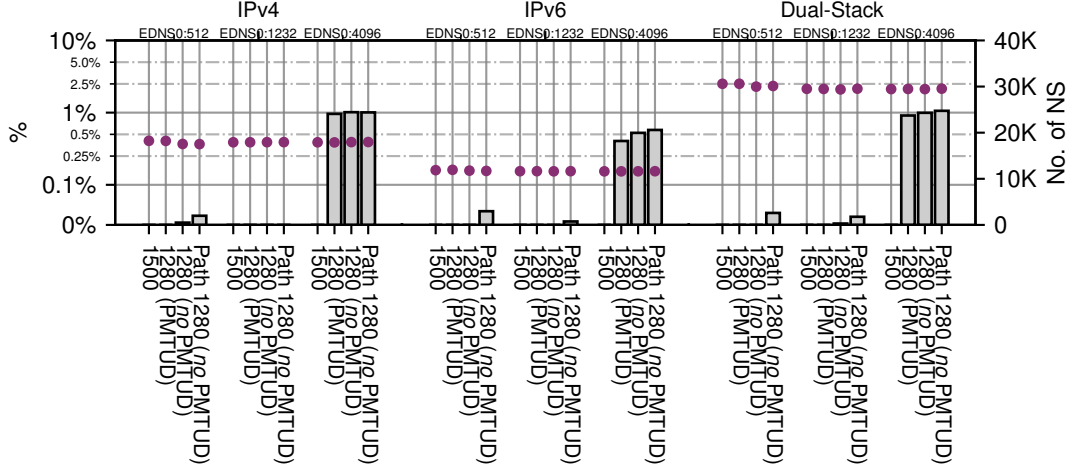

UDP packet too big

All Zones with DNSSEC