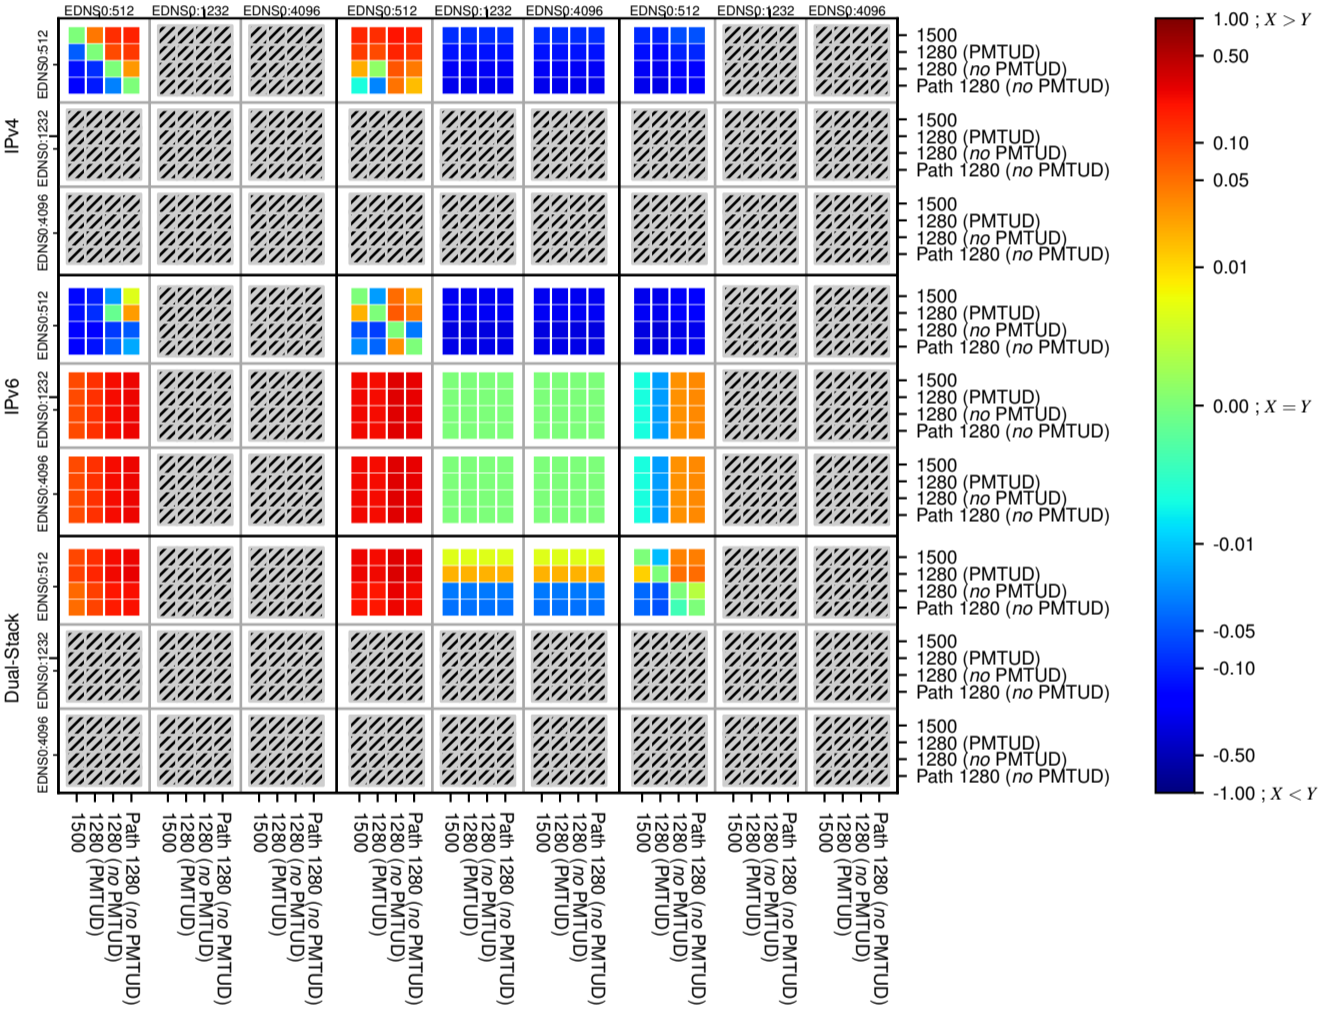

All Zones with DNSSEC for '.de'