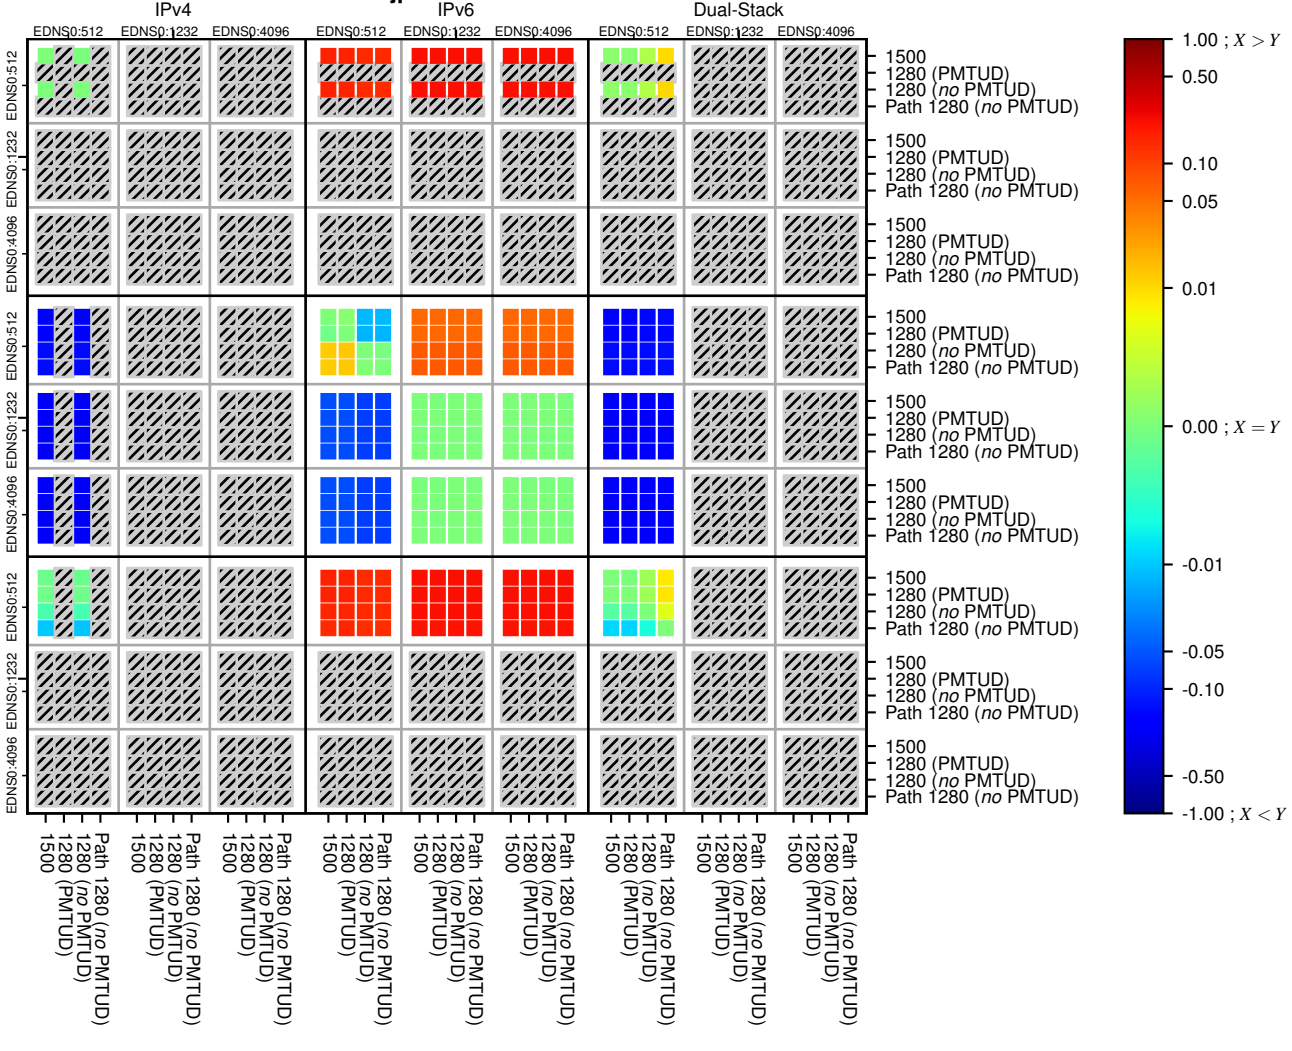

All Zones without DNSSEC for '.jp'

All Zones with DNSSEC for '.jp'

All Zones for '.jp'