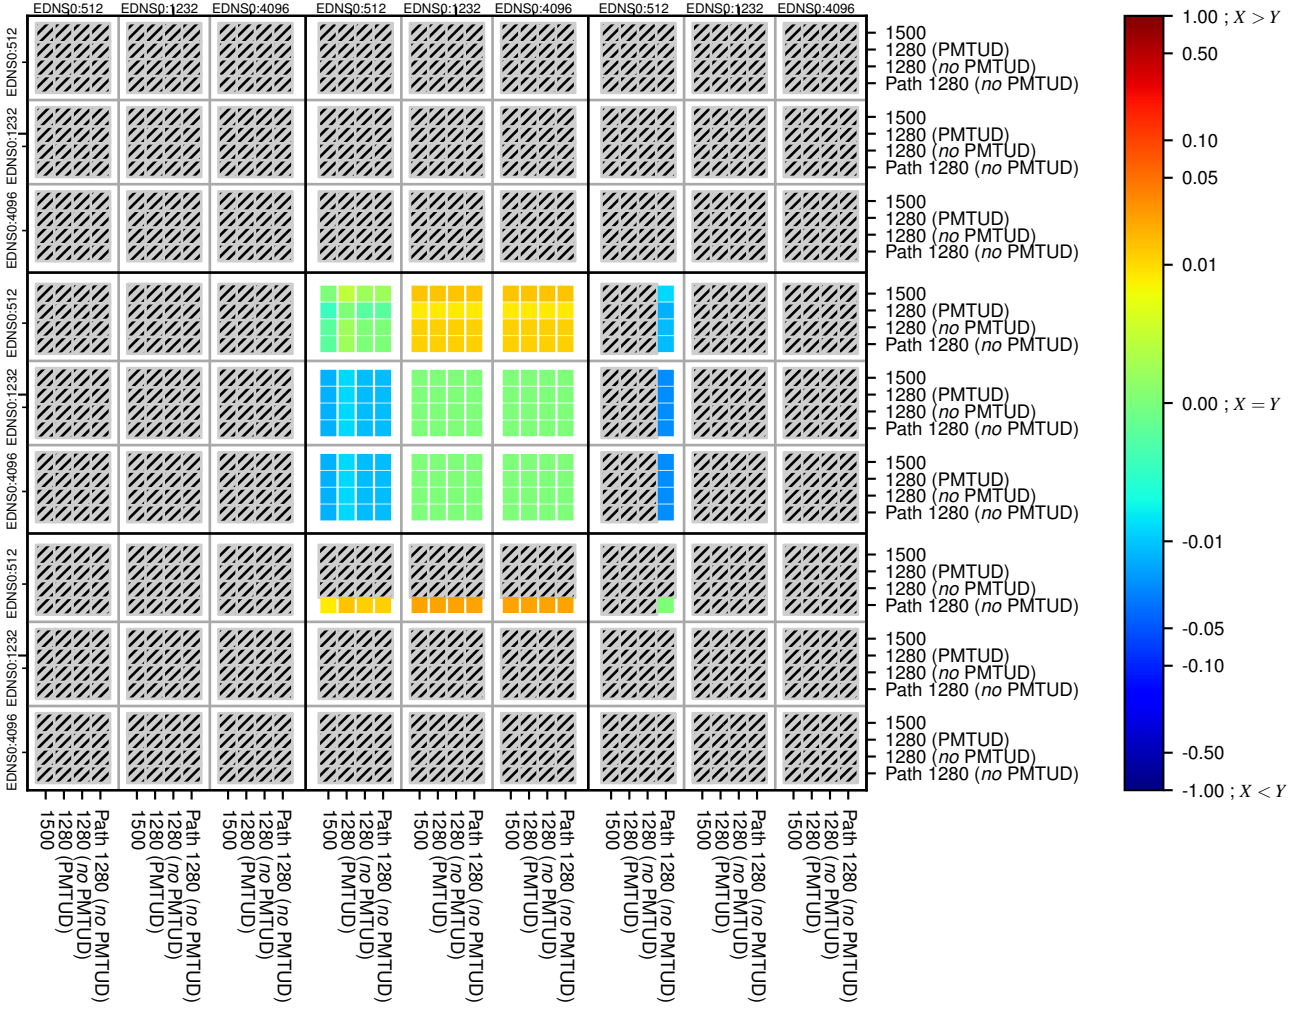

All Zones without DNSSEC for '.jp'

All Zones with DNSSEC for '.jp'

All Zones for '.jp'