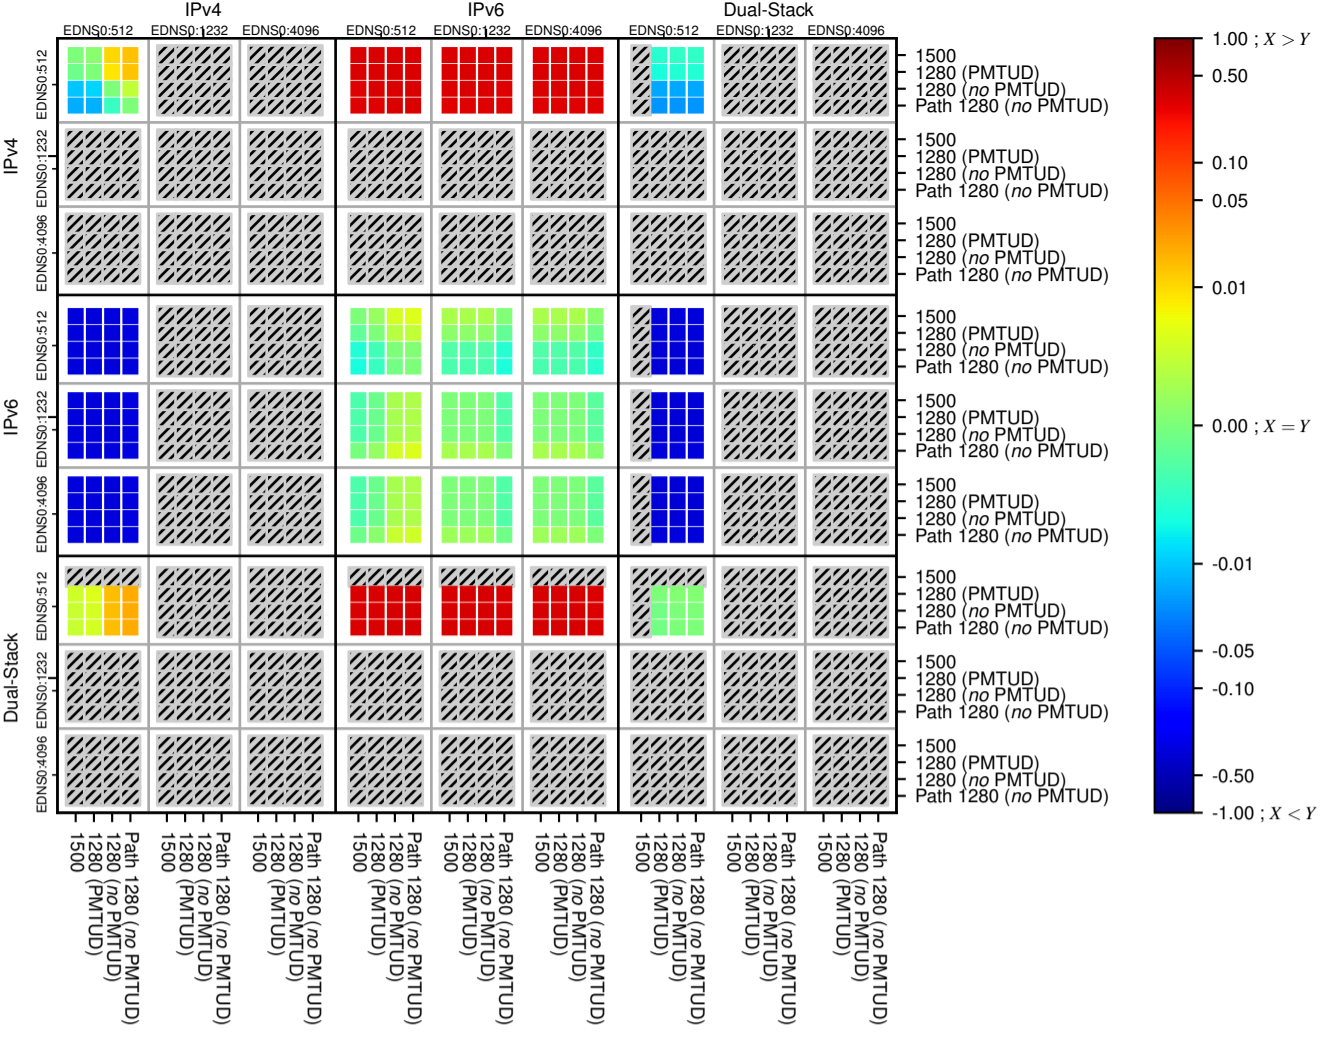

### All Zones without DNSSEC for '.nl'