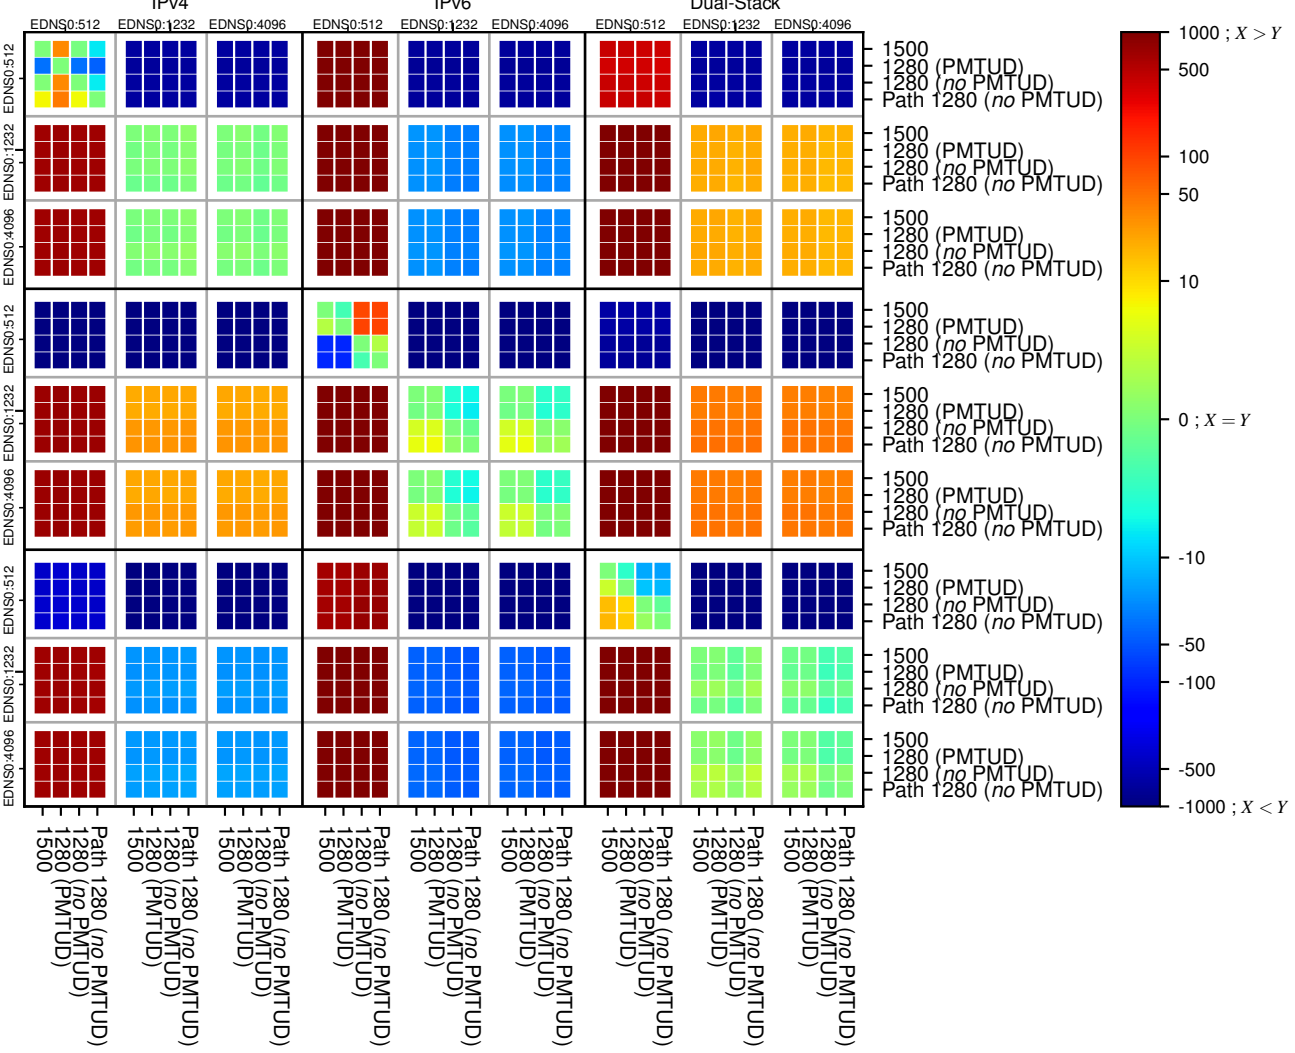

All Zones without DNSSEC returning NOERROR for '.com'

All Zones with DNSSEC returning NOERROR for '.com'

All Zones returning NOERROR for '.com'