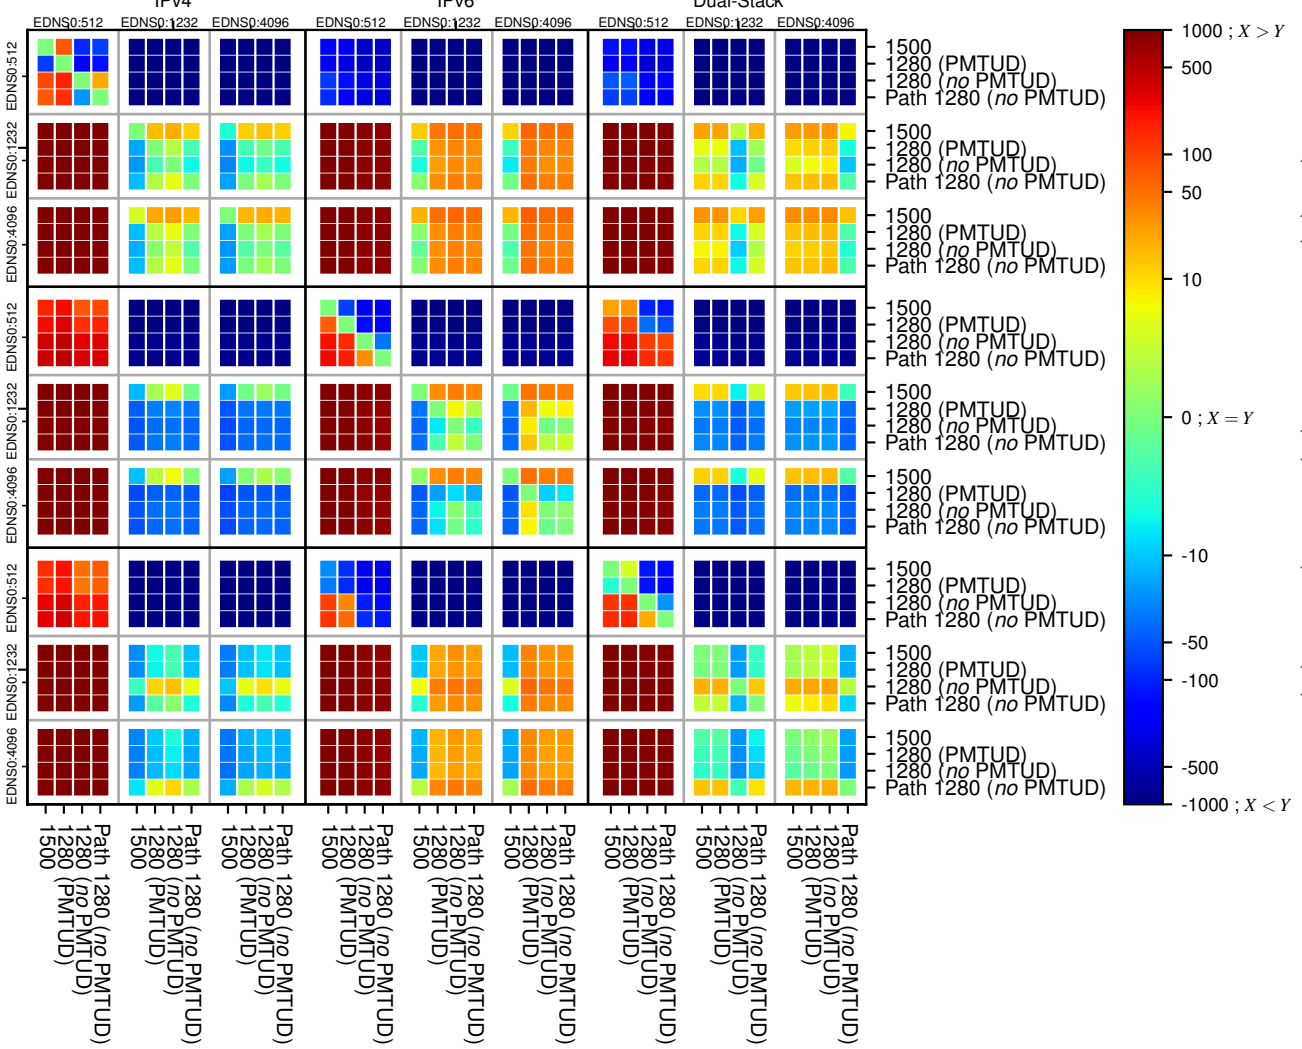

All Zones without DNSSEC returning NOERROR for '.jp'

All Zones with DNSSEC returning NOERROR for '.jp'

All Zones returning NOERROR for '.jp'