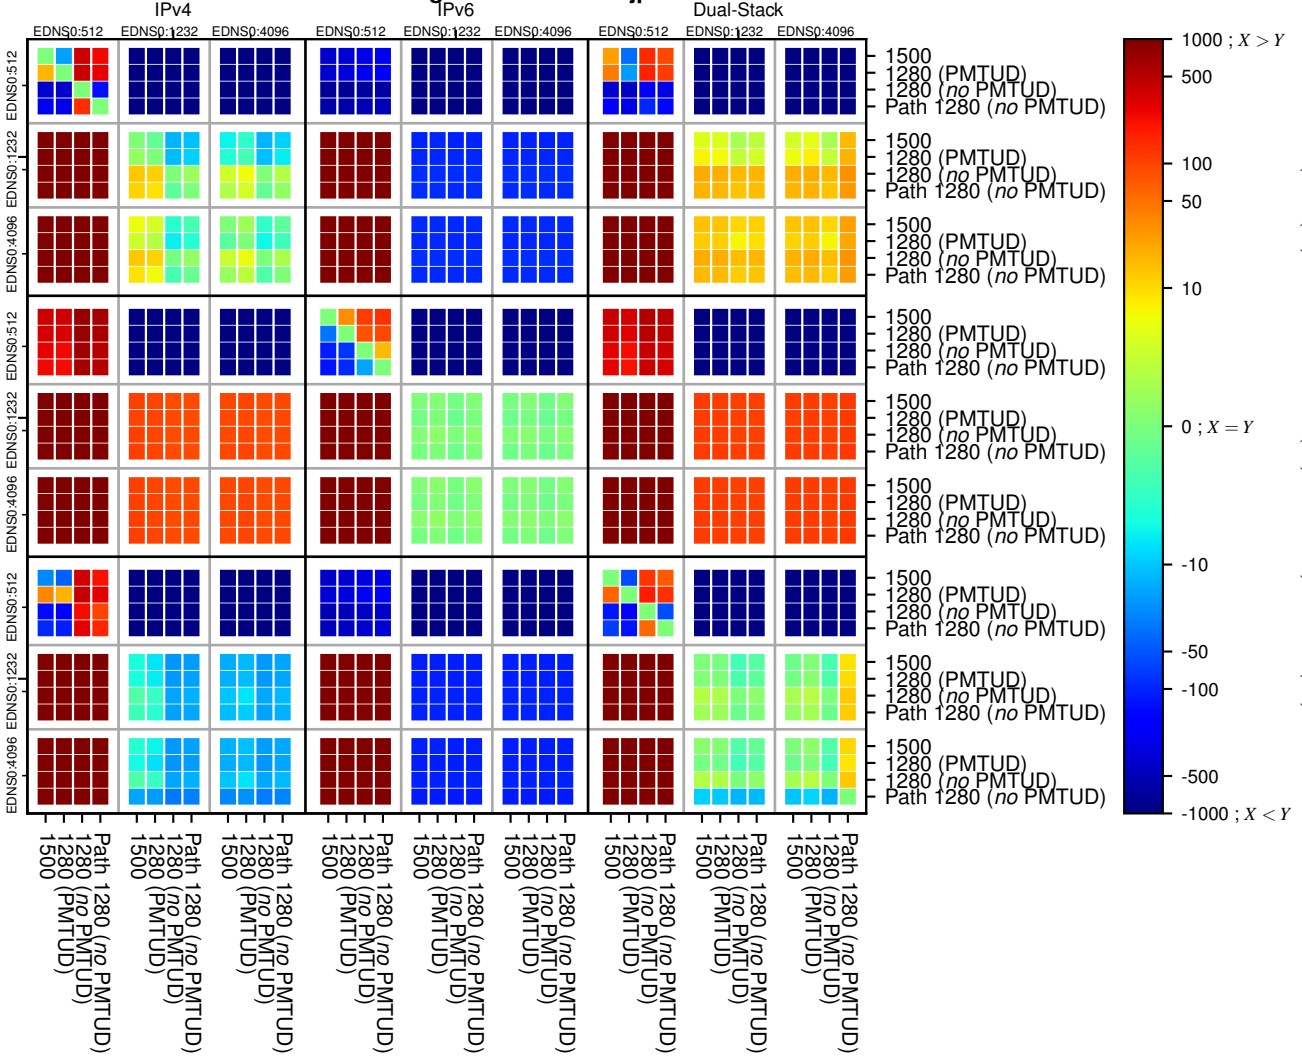

All Zones without DNSSEC returning NOERROR for '.jp'

All Zones with DNSSEC returning NOERROR for '.jp'

All Zones returning NOERROR for '.jp'