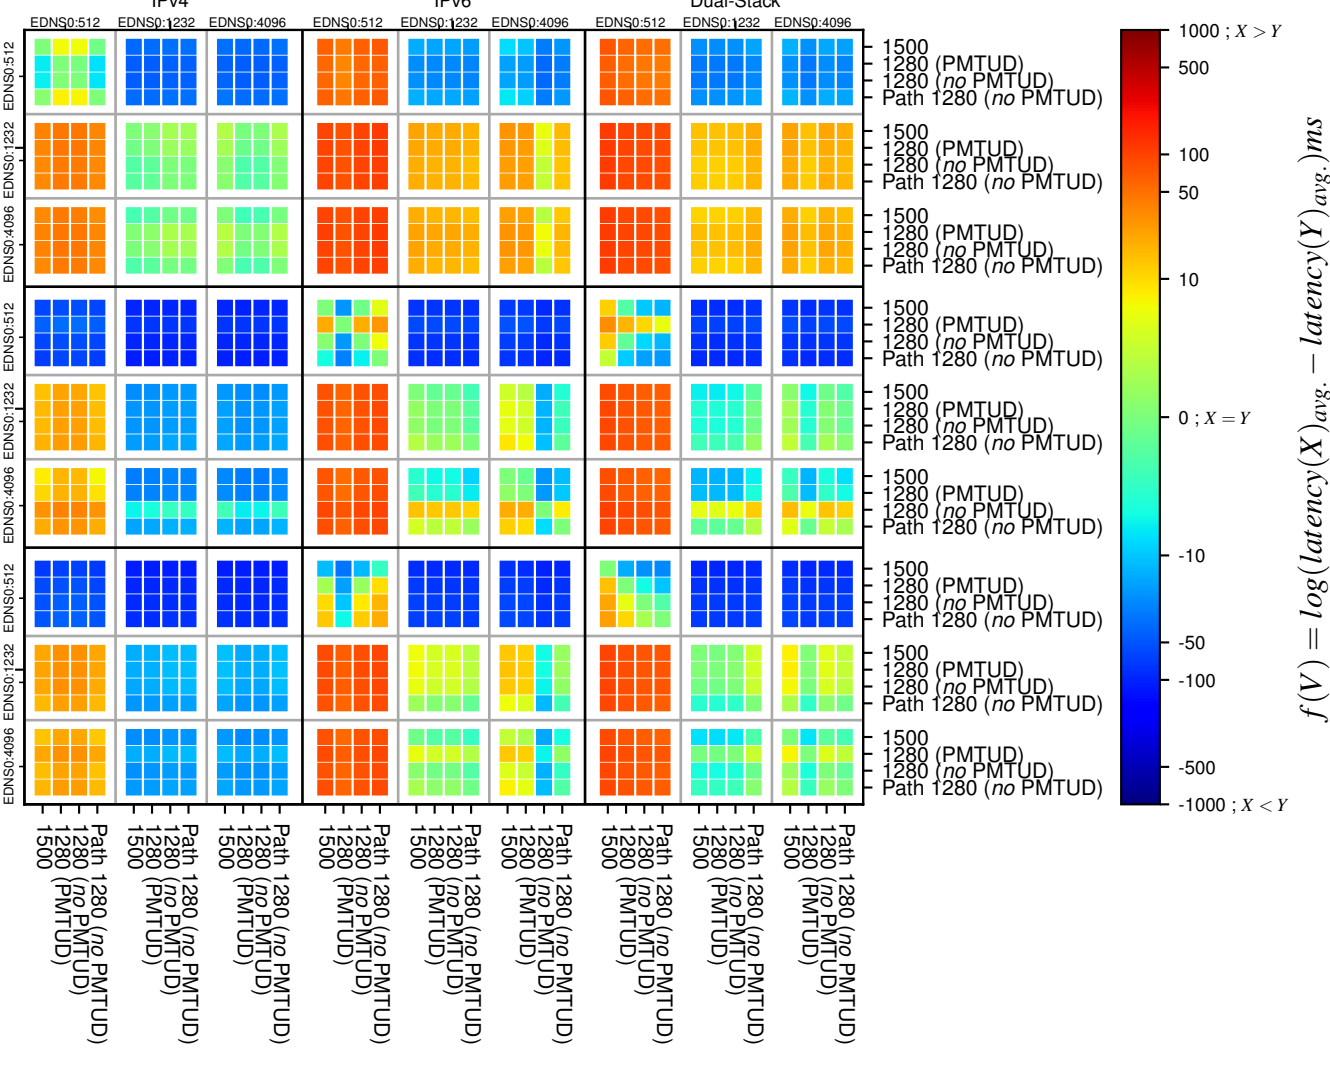

All Zones without DNSSEC returning NOERROR for '.net'

All Zones with DNSSEC returning NOERROR for '.net'

All Zones returning NOERROR for '.net'