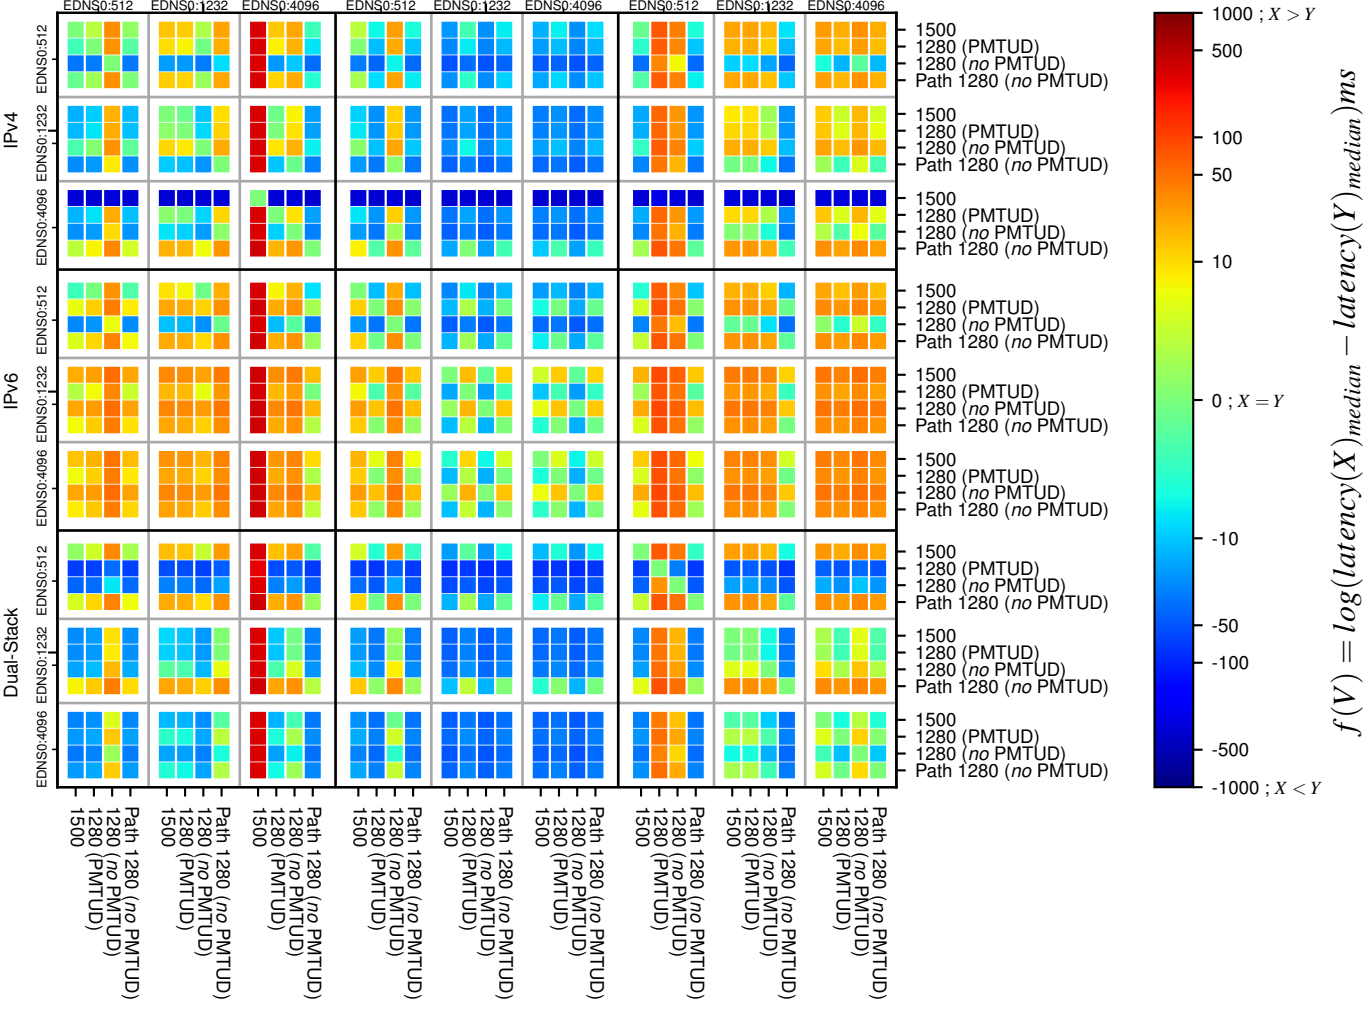

### All Zones without DNSSEC returning NOERROR for '.se'

### All Zones with DNSSEC returning NOERROR for '.se'