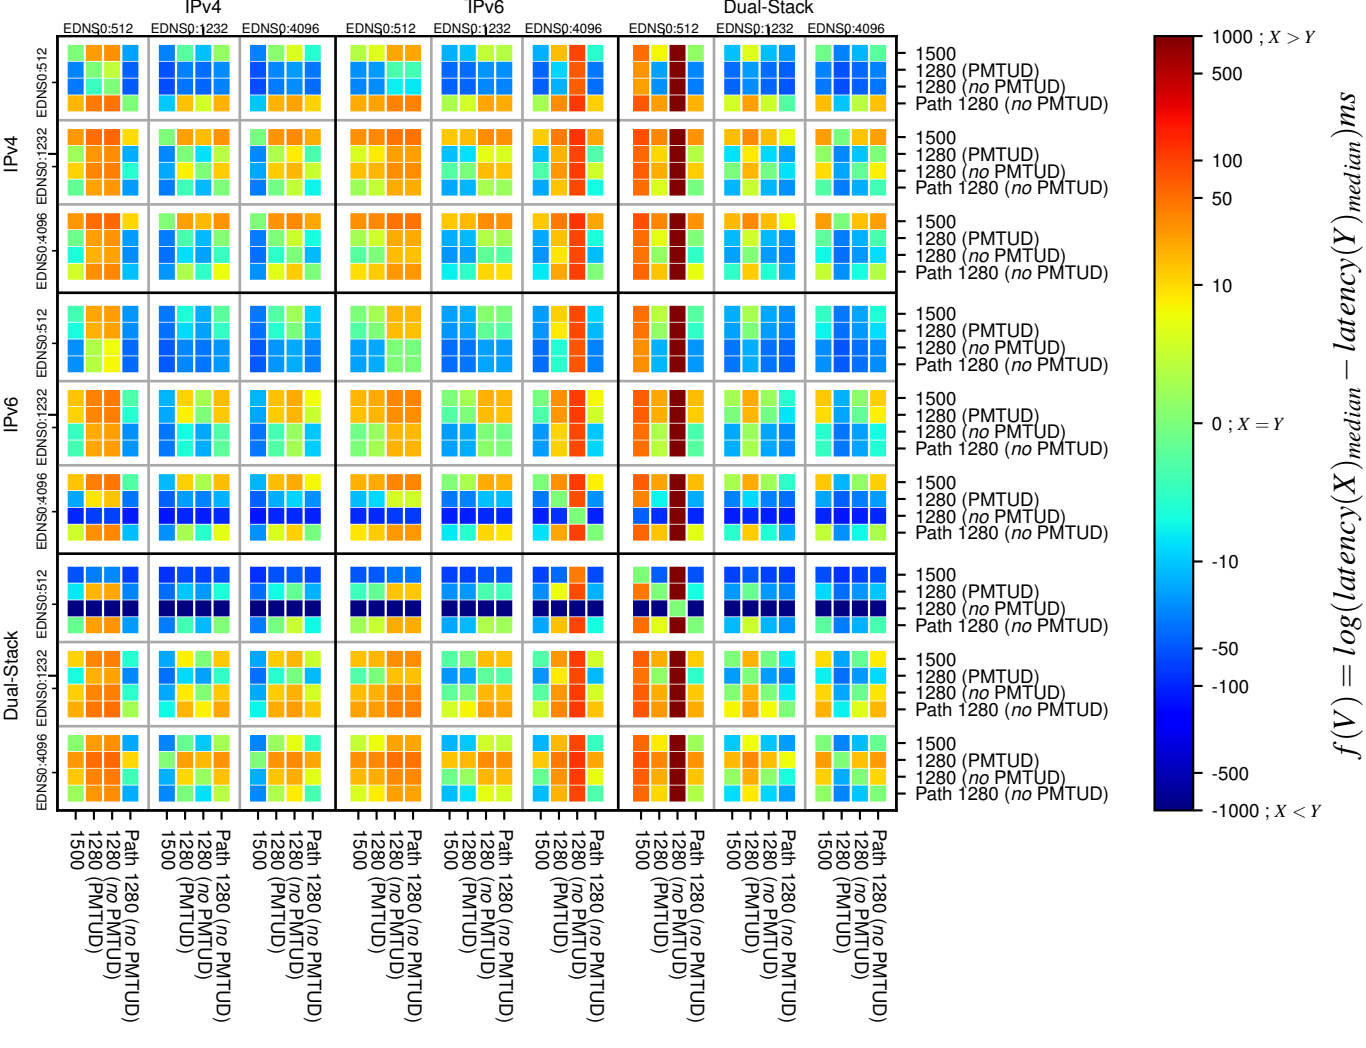

### All Zones without DNSSEC returning NOERROR for '.se'