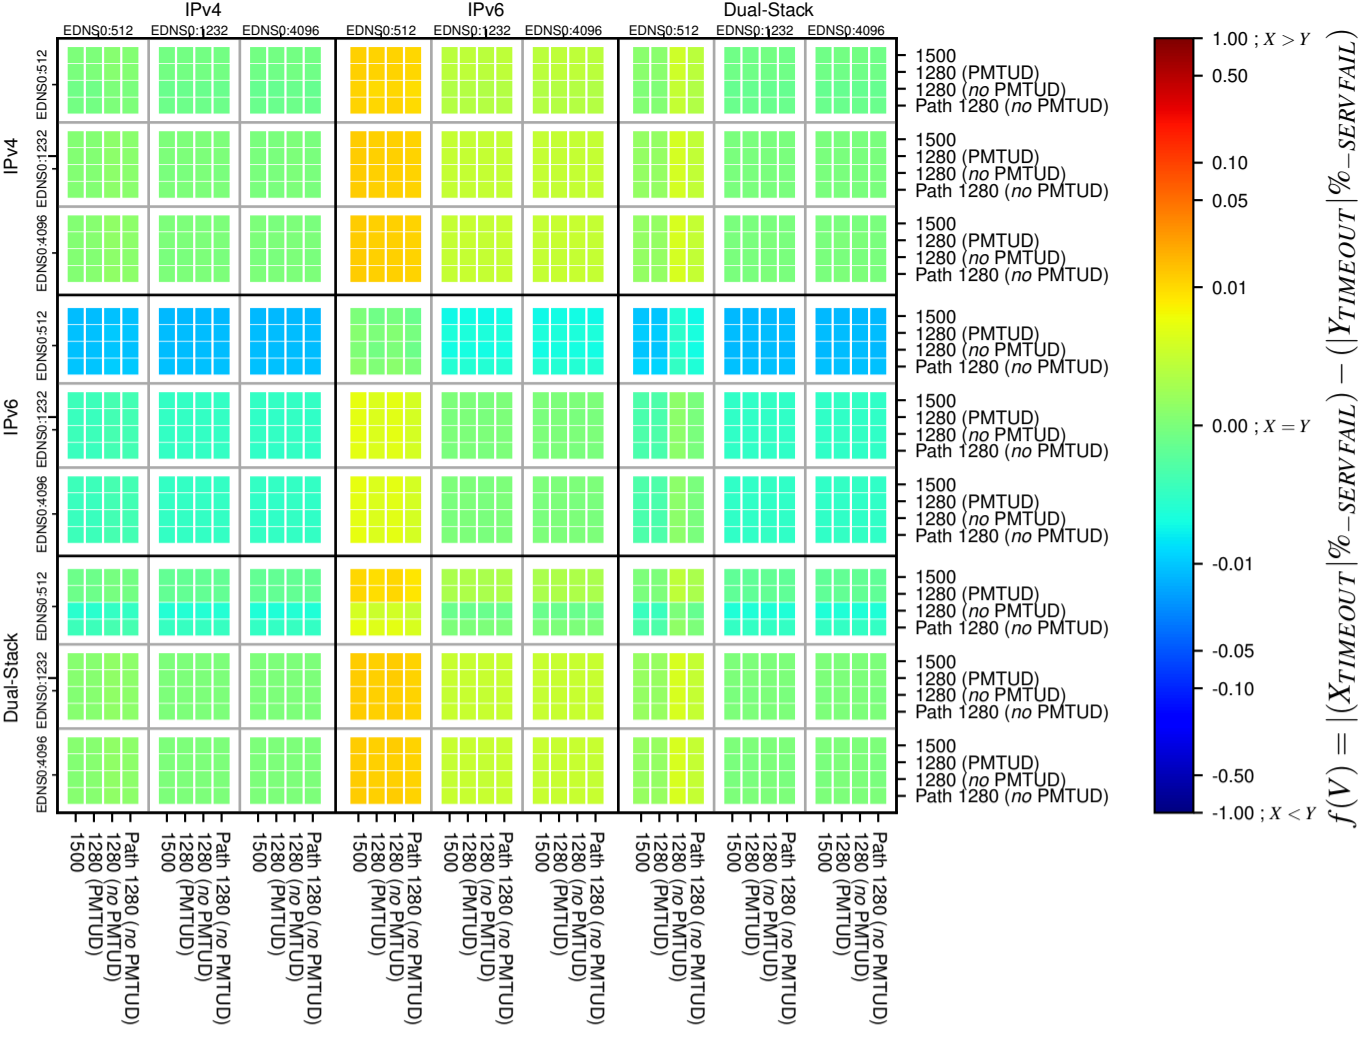

All Zones without DNSSEC for '.fr'

All Zones with DNSSEC for '.fr'

All Zones for '.fr'

$$f(V) = |X_{TIMEOUT} \% - SERVFAIL} - (Y_{TIMEOUT} \% - SERVFAIL)}$$

$$f(V) = |X_{TIMEOUT} \% - SERVFAIL} - (Y_{TIMEOUT} \% - SERVFAIL)}$$

$$f(V) = |X_{TIMEOUT} \% - SERVFAIL} - (Y_{TIMEOUT} \% - SERVFAIL)}$$