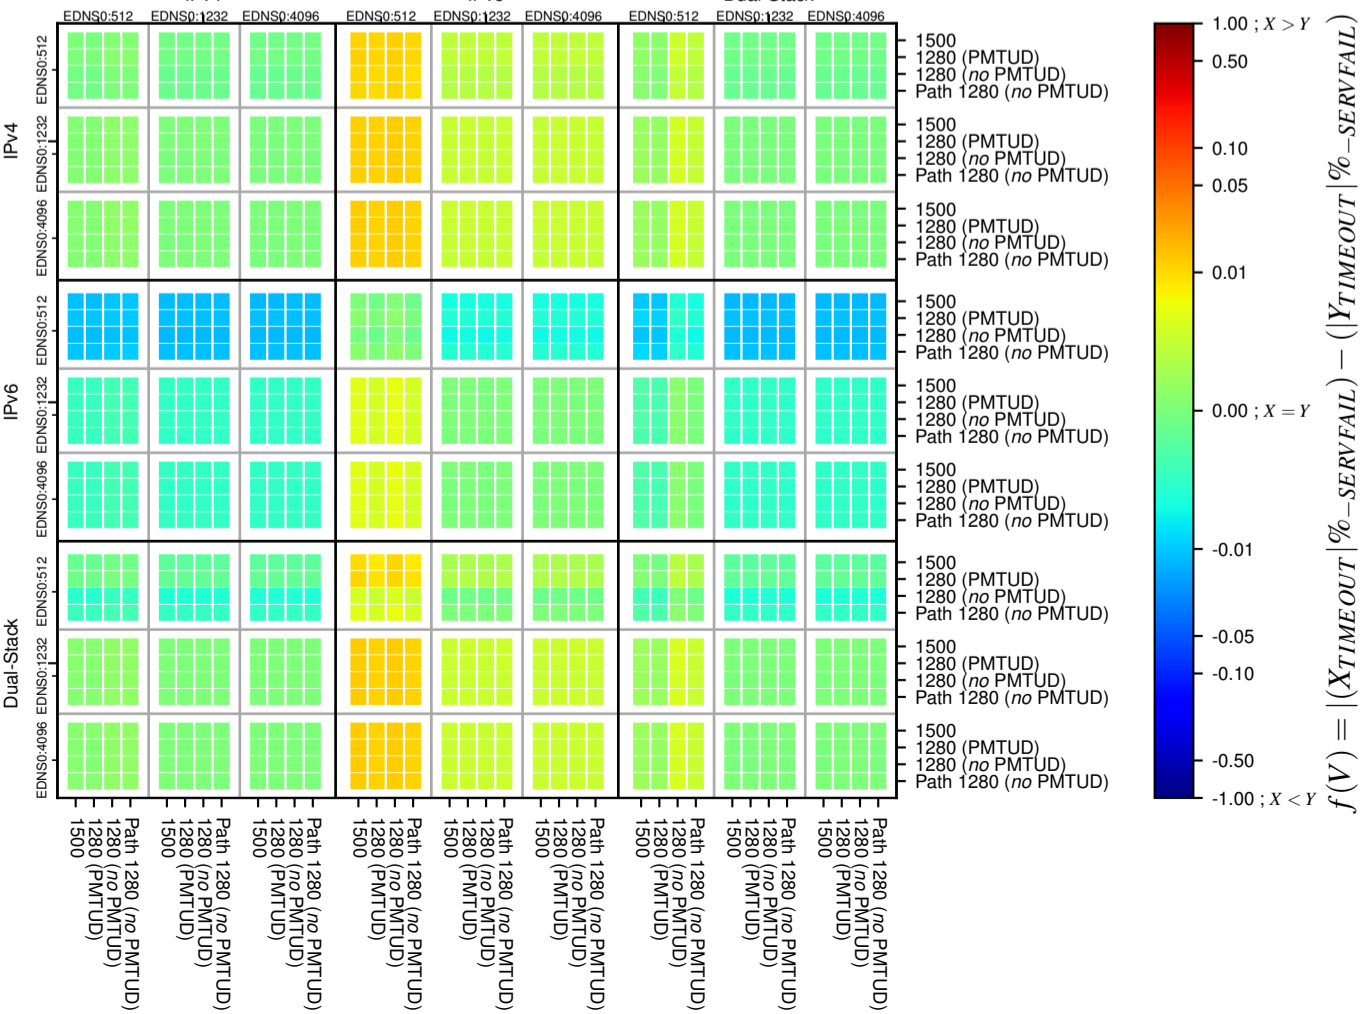

All Zones without DNSSEC for '.fr'

All Zones with DNSSEC for '.fr'

All Zones for '.fr'

$$f(V) = |X_{TIMEOUT} \% - SERVFAIL} - (Y_{TIMEOUT} \% - SERVFAIL)}$$

$$f(V) = |X_{TIMEOUT} \% - SERVFAIL} - (Y_{TIMEOUT} \% - SERVFAIL)}$$

$$f(V) = |X_{TIMEOUT} \% - SERVFAIL} - (Y_{TIMEOUT} \% - SERVFAIL)}$$