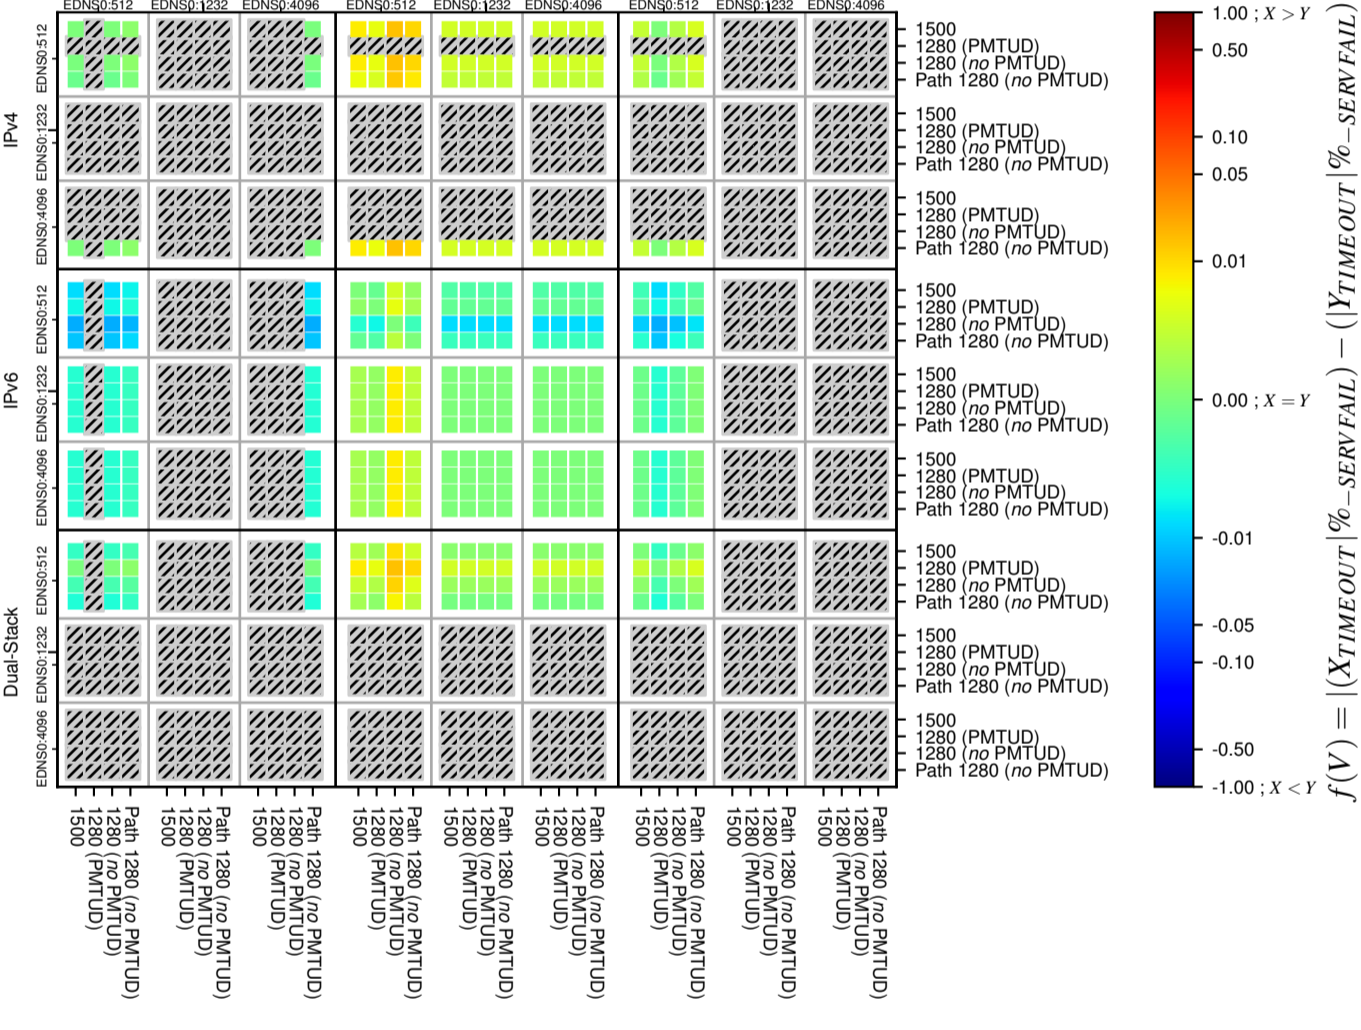

All Zones without DNSSEC for '.fr'

All Zones with DNSSEC for '.fr'

All Zones for '.fr'

$$f(V) = |X_{TIMEOUT} \% - SERVFAIL} - (Y_{TIMEOUT} \% - SERVFAIL)}$$

$$f(V) = |X_{TIMEOUT} \% - SERVFAIL} - (Y_{TIMEOUT} \% - SERVFAIL)}$$

$$f(V) = |X_{TIMEOUT} \% - SERVFAIL} - (Y_{TIMEOUT} \% - SERVFAIL)}$$