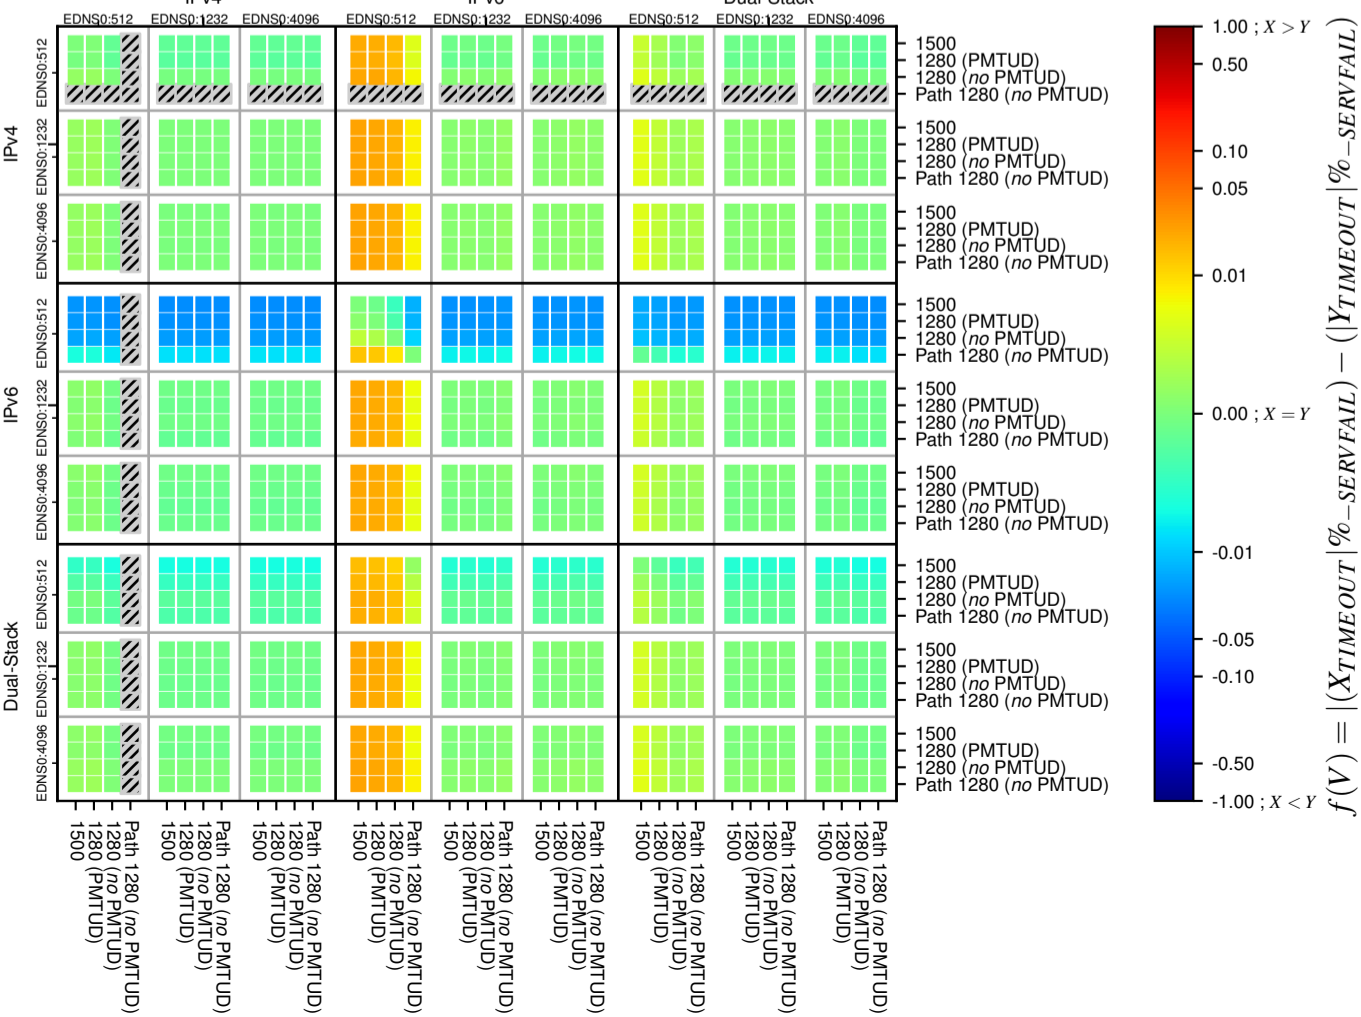

All Zones without DNSSEC for '.it'

All Zones with DNSSEC for '.it'

All Zones for '.it'

$$f(V) = |(X_{TIMEOUT} | \% - SERVFAIL) - (Y_{TIMEOUT} | \% - SERVFAIL)|$$

$$f(V) = |(X_{TIMEOUT} | \% - SERVFAIL) - (Y_{TIMEOUT} | \% - SERVFAIL)|$$

$$f(V) = |(X_{TIMEOUT} | \% - SERVFAIL) - (Y_{TIMEOUT} | \% - SERVFAIL)|$$