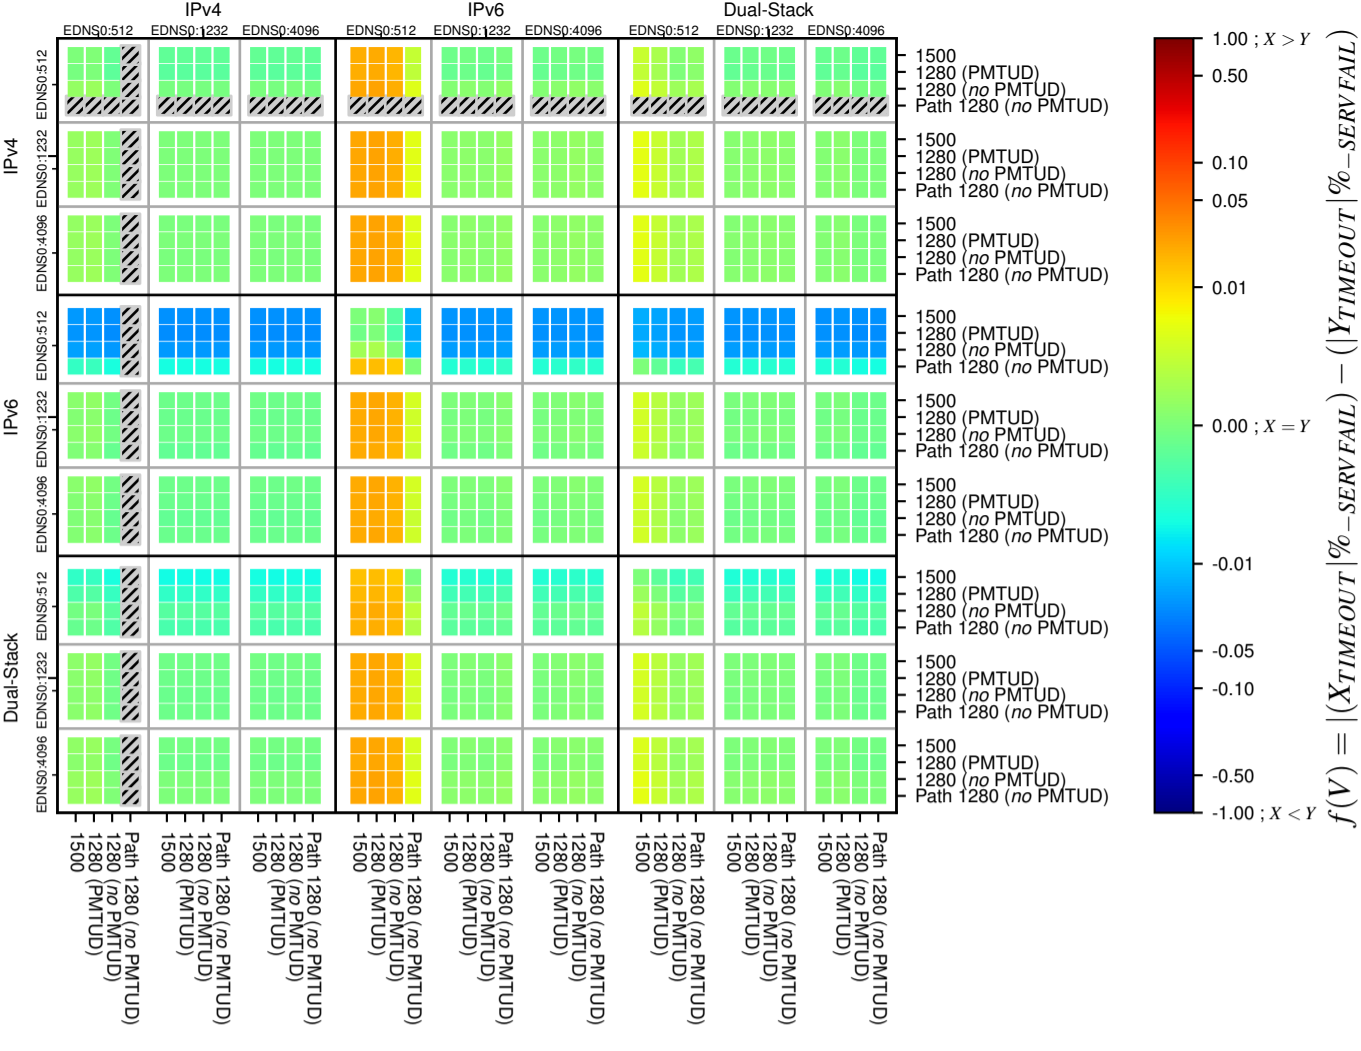

All Zones without DNSSEC for '.it'

All Zones with DNSSEC for '.it'

All Zones for '.it'

$$f(V) = |(X_{TIMEOUT} | \% - SERVFAIL) - (Y_{TIMEOUT} | \% - SERVFAIL)|$$

$$f(V) = |(X_{TIMEOUT} | \% - SERVFAIL) - (Y_{TIMEOUT} | \% - SERVFAIL)|$$

$$f(V) = |(X_{TIMEOUT} | \% - SERVFAIL) - (Y_{TIMEOUT} | \% - SERVFAIL)|$$