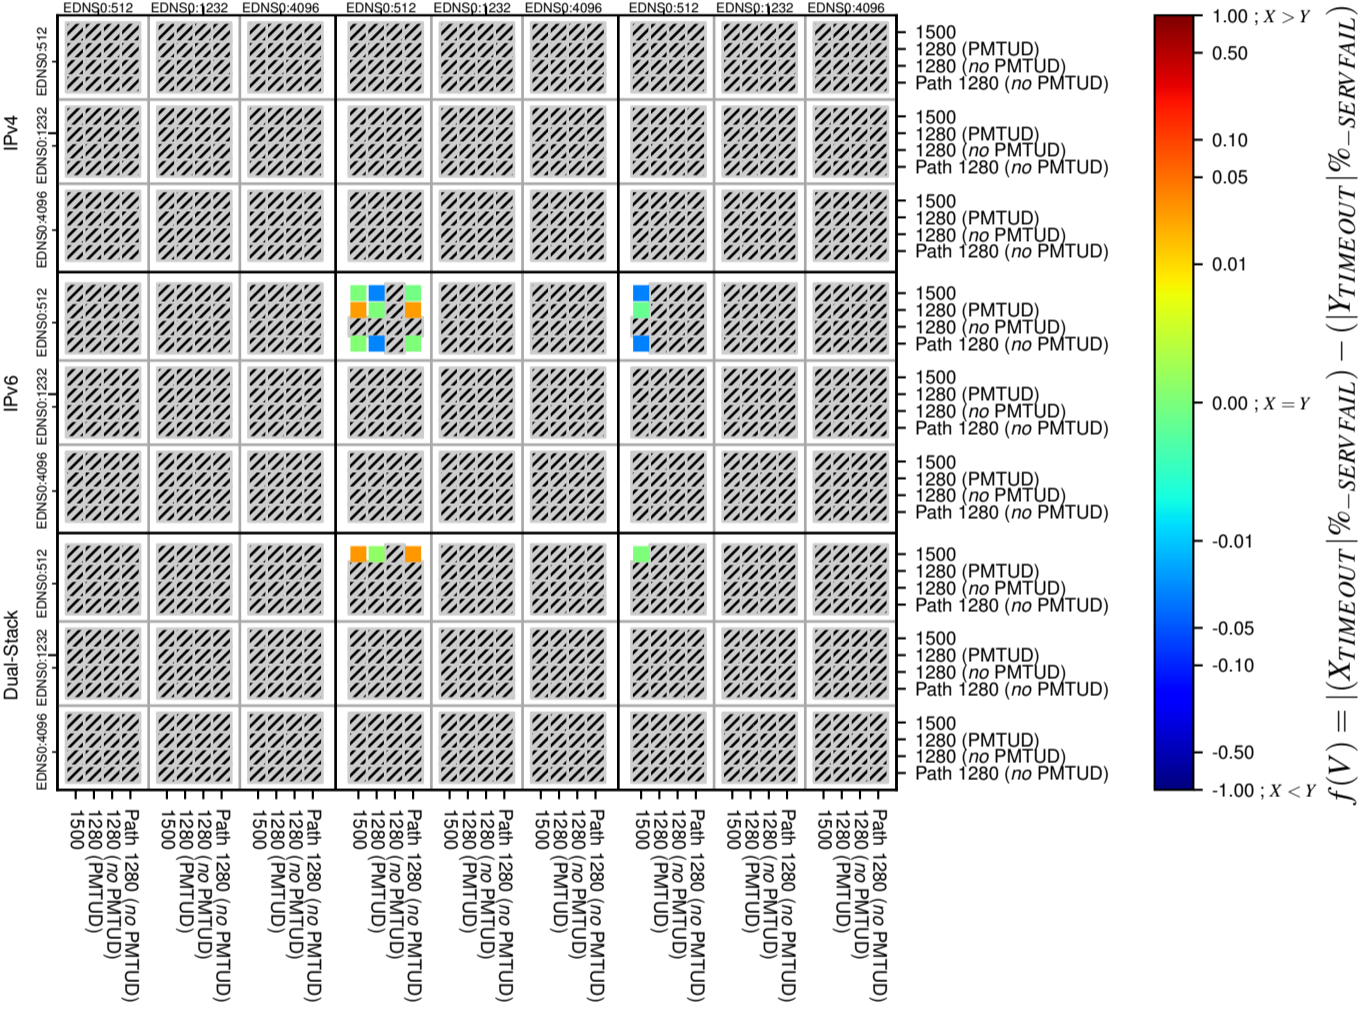

All Zones without DNSSEC for '.it'

All Zones with DNSSEC for '.it'

All Zones for '.it'

$$f(V) = |(X_{TIMEOUT} | \% - SERVFAIL) - (Y_{TIMEOUT} | \% - SERVFAIL)|$$

$$f(V) = |(X_{TIMEOUT} | \% - SERVFAIL) - (Y_{TIMEOUT} | \% - SERVFAIL)|$$

$$f(V) = |(X_{TIMEOUT} | \% - SERVFAIL) - (Y_{TIMEOUT} | \% - SERVFAIL)|$$