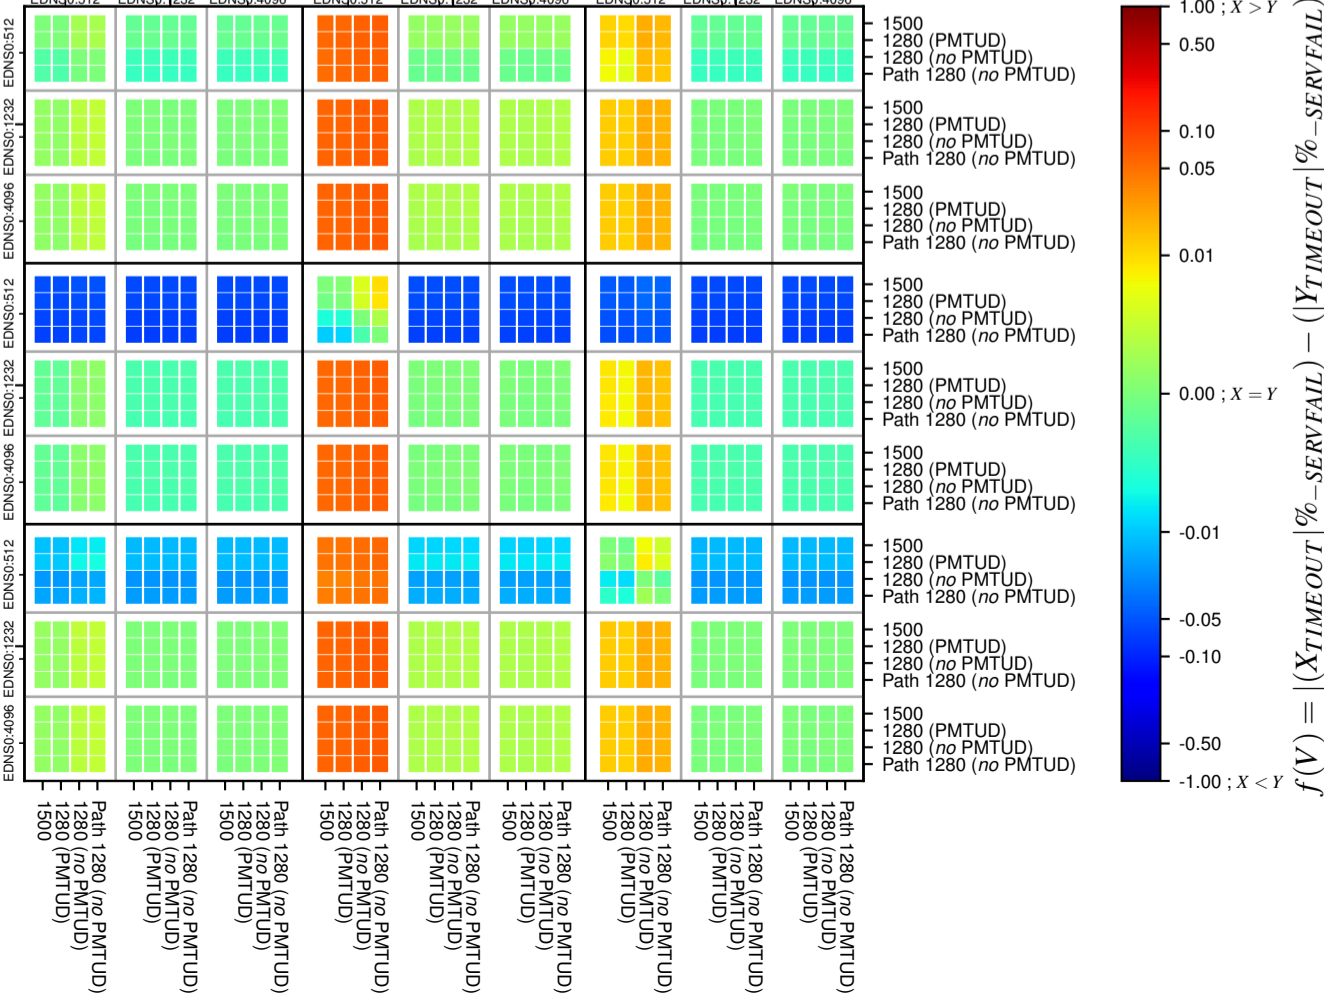

All Zones without DNSSEC for '.net'

All Zones with DNSSEC for '.net'

All Zones for '.net'

$$f(V) = |X_{TIMEOUT} \% - SERVFAIL} - (Y_{TIMEOUT} \% - SERVFAIL)}$$

$$f(V) = |X_{TIMEOUT} \% - SERVFAIL} - (Y_{TIMEOUT} \% - SERVFAIL)}$$

$$f(V) = |X_{TIMEOUT} \% - SERVFAIL} - (Y_{TIMEOUT} \% - SERVFAIL)}$$