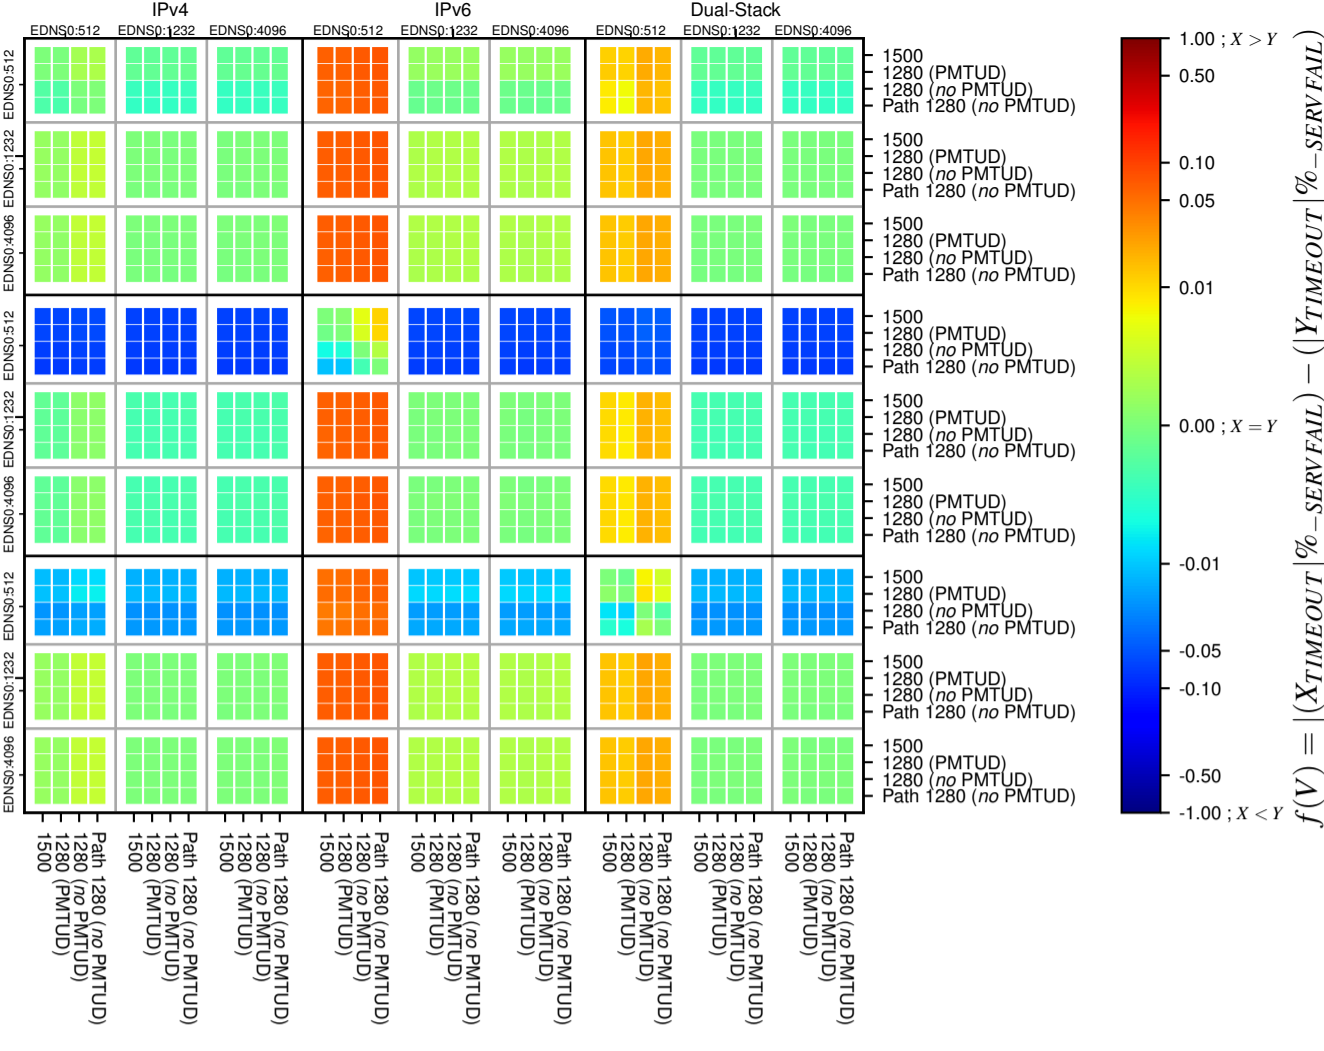

All Zones without DNSSEC for '.net'

All Zones with DNSSEC for '.net'

All Zones for '.net'

$$f(V) = |X_{TIMEOUT} \% - SERVFAIL} - (Y_{TIMEOUT} \% - SERVFAIL)}$$

$$f(V) = |X_{TIMEOUT} \% - SERVFAIL} - (Y_{TIMEOUT} \% - SERVFAIL)}$$

$$f(V) = |X_{TIMEOUT} \% - SERVFAIL} - (Y_{TIMEOUT} \% - SERVFAIL)}$$