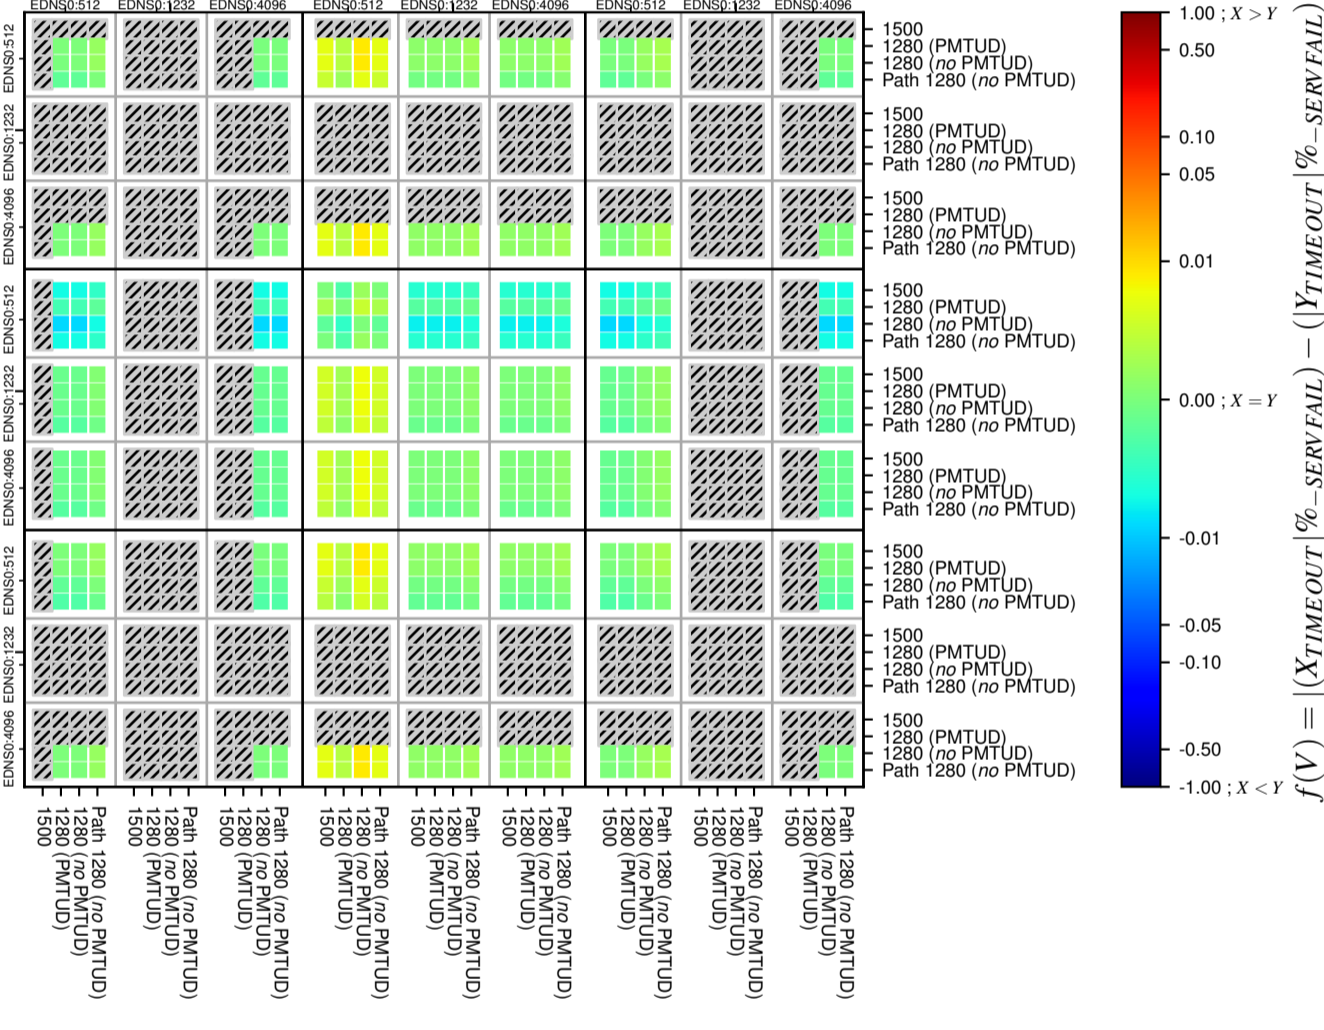

All Zones without DNSSEC for '.net'

All Zones with DNSSEC for '.net'

All Zones for '.net'

$$f(V) = |X_{TIMEOUT} \% - SERVFAIL} - (Y_{TIMEOUT} \% - SERVFAIL)}$$

$$f(V) = |X_{TIMEOUT} \% - SERVFAIL} - (Y_{TIMEOUT} \% - SERVFAIL)}$$

$$f(V) = |X_{TIMEOUT} \% - SERVFAIL} - (Y_{TIMEOUT} \% - SERVFAIL)}$$