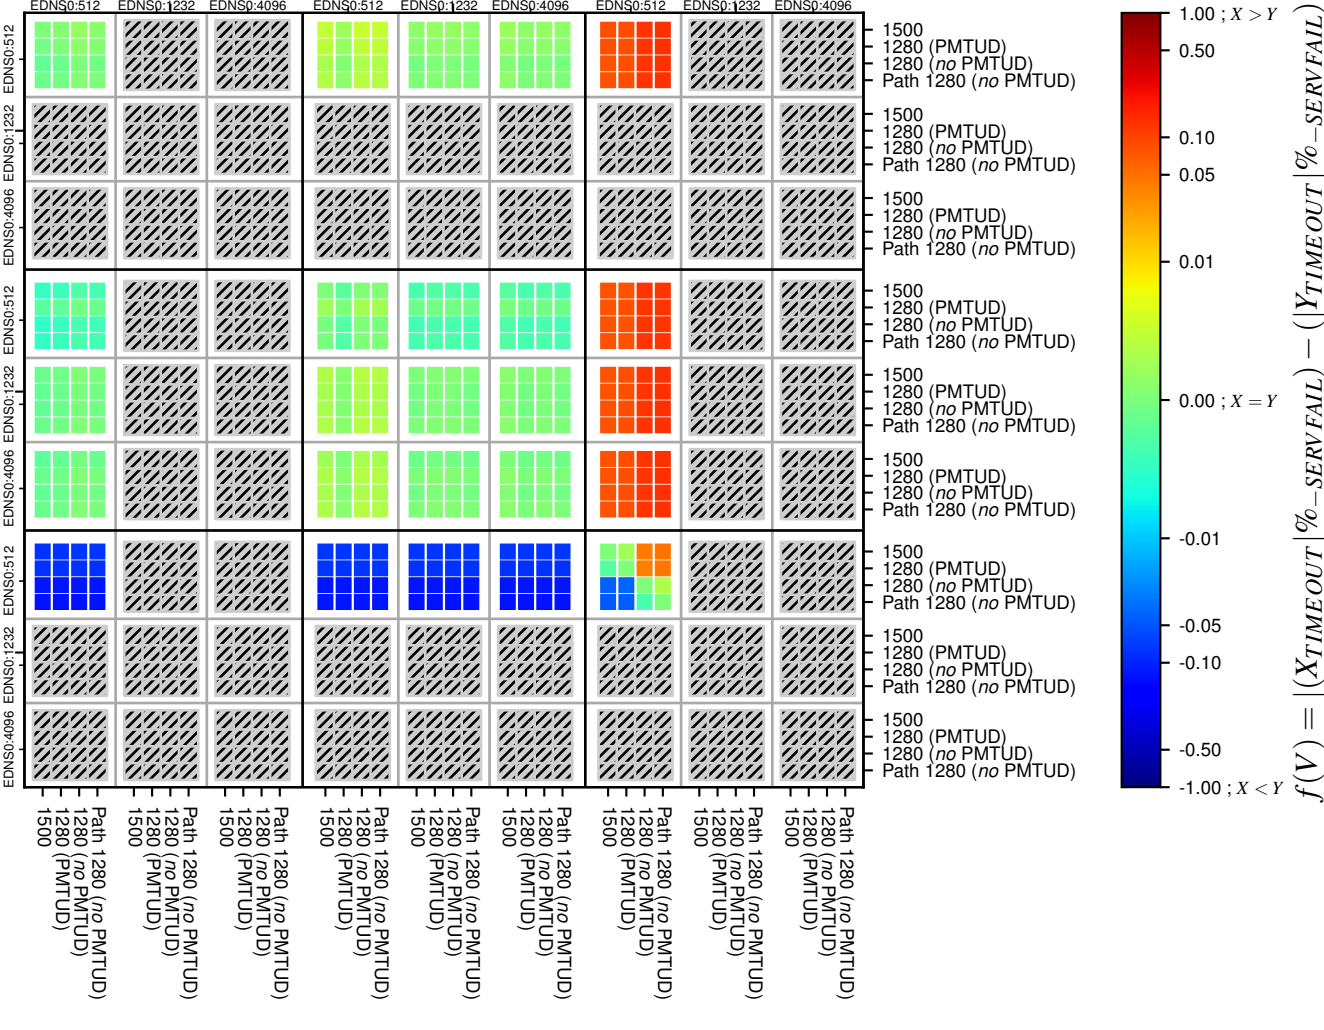

All Zones without DNSSEC for '.org'

All Zones with DNSSEC for '.org'

All Zones for '.org'

$$f(V) = |(X_{TIMEOUT} | \% - SERVFAIL) - (Y_{TIMEOUT} | \% - SERVFAIL)|$$

$$f(V) = |(X_{TIMEOUT} | \% - SERVFAIL) - (Y_{TIMEOUT} | \% - SERVFAIL)|$$

$$f(V) = |(X_{TIMEOUT} | \% - SERVFAIL) - (Y_{TIMEOUT} | \% - SERVFAIL)|$$