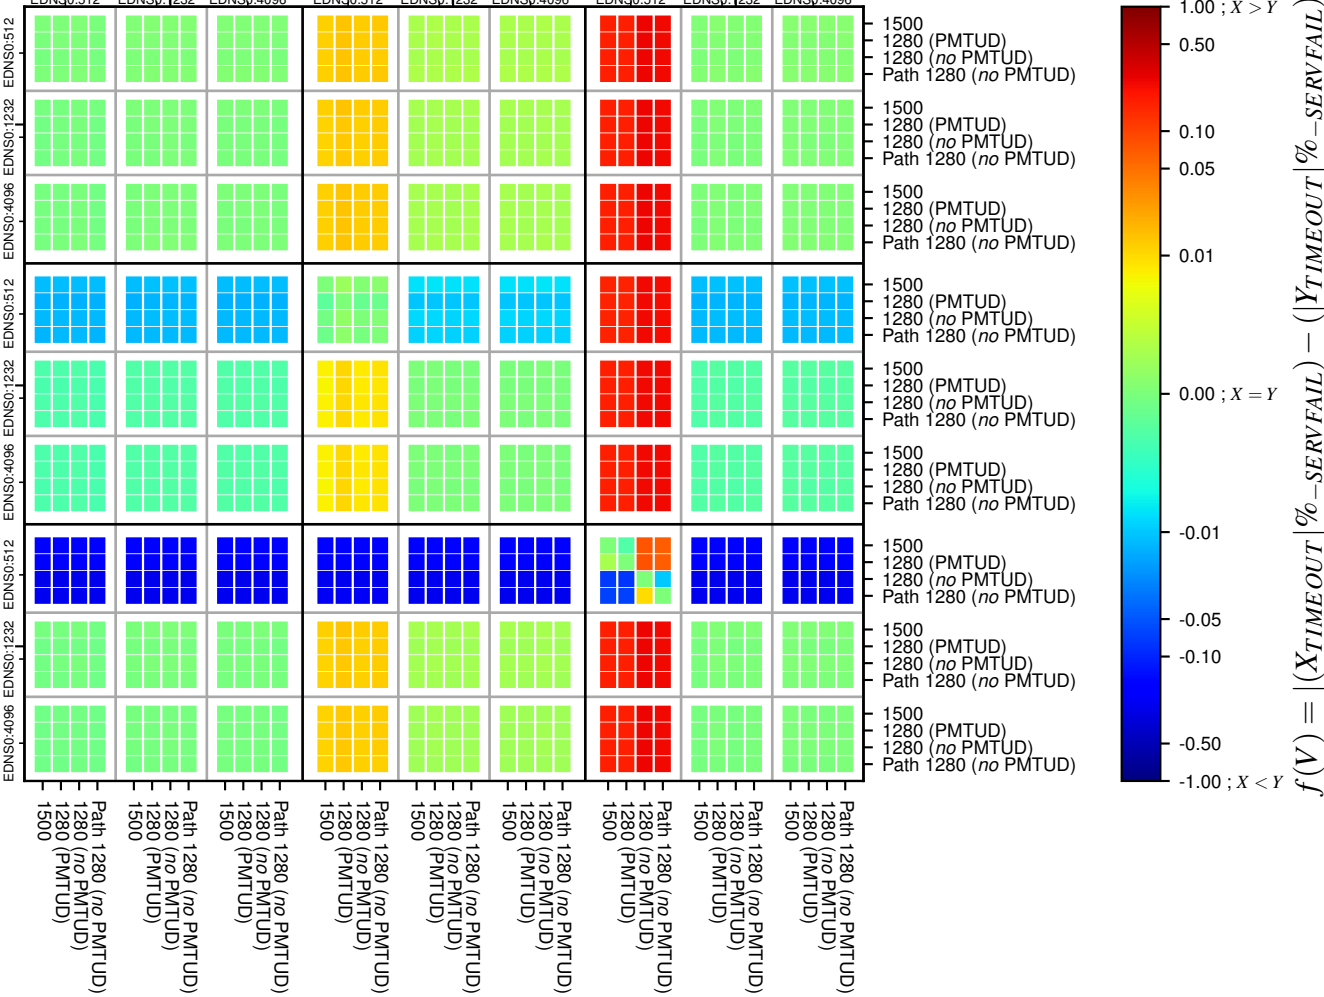

All Zones without DNSSEC for '.org'

All Zones with DNSSEC for '.org'

All Zones for '.org'

$$f(V) = |(X_{TIMEOUT} | \% - SERVFAIL) - (Y_{TIMEOUT} | \% - SERVFAIL)|$$

$$f(V) = |(X_{TIMEOUT} | \% - SERVFAIL) - (Y_{TIMEOUT} | \% - SERVFAIL)|$$

$$f(V) = |(X_{TIMEOUT} | \% - SERVFAIL) - (Y_{TIMEOUT} | \% - SERVFAIL)|$$