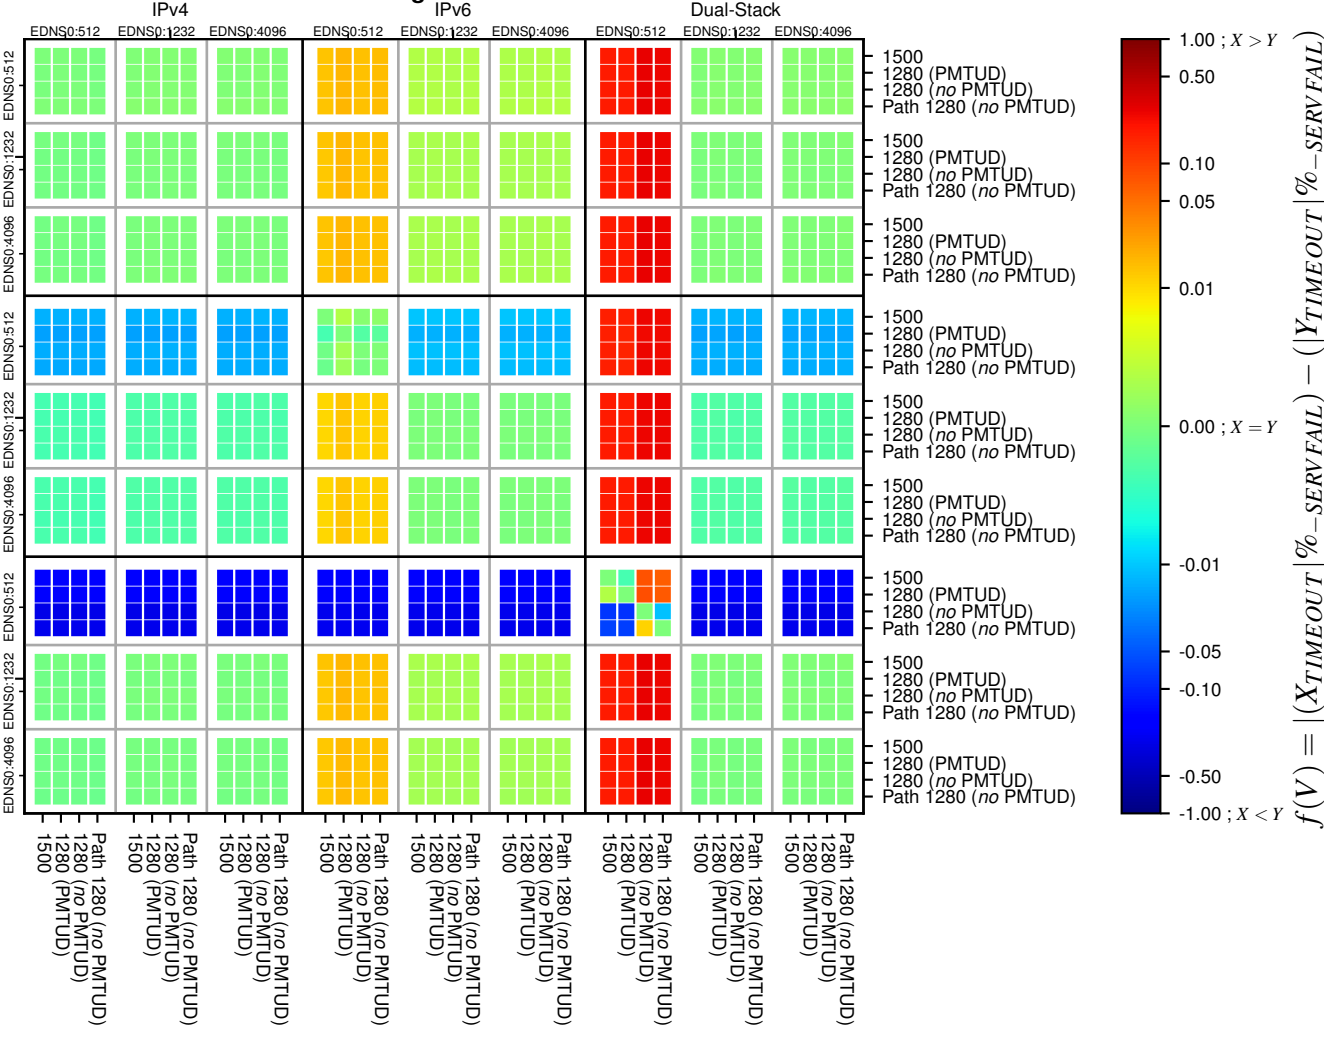

All Zones without DNSSEC for '.org'

All Zones with DNSSEC for '.org'

All Zones for '.org'

$$f(V) = |(X_{TIMEOUT} | \% - SERVFAIL) - (Y_{TIMEOUT} | \% - SERVFAIL)|$$

$$f(V) = |(X_{TIMEOUT} | \% - SERVFAIL) - (Y_{TIMEOUT} | \% - SERVFAIL)|$$

$$f(V) = |(X_{TIMEOUT} | \% - SERVFAIL) - (Y_{TIMEOUT} | \% - SERVFAIL)|$$