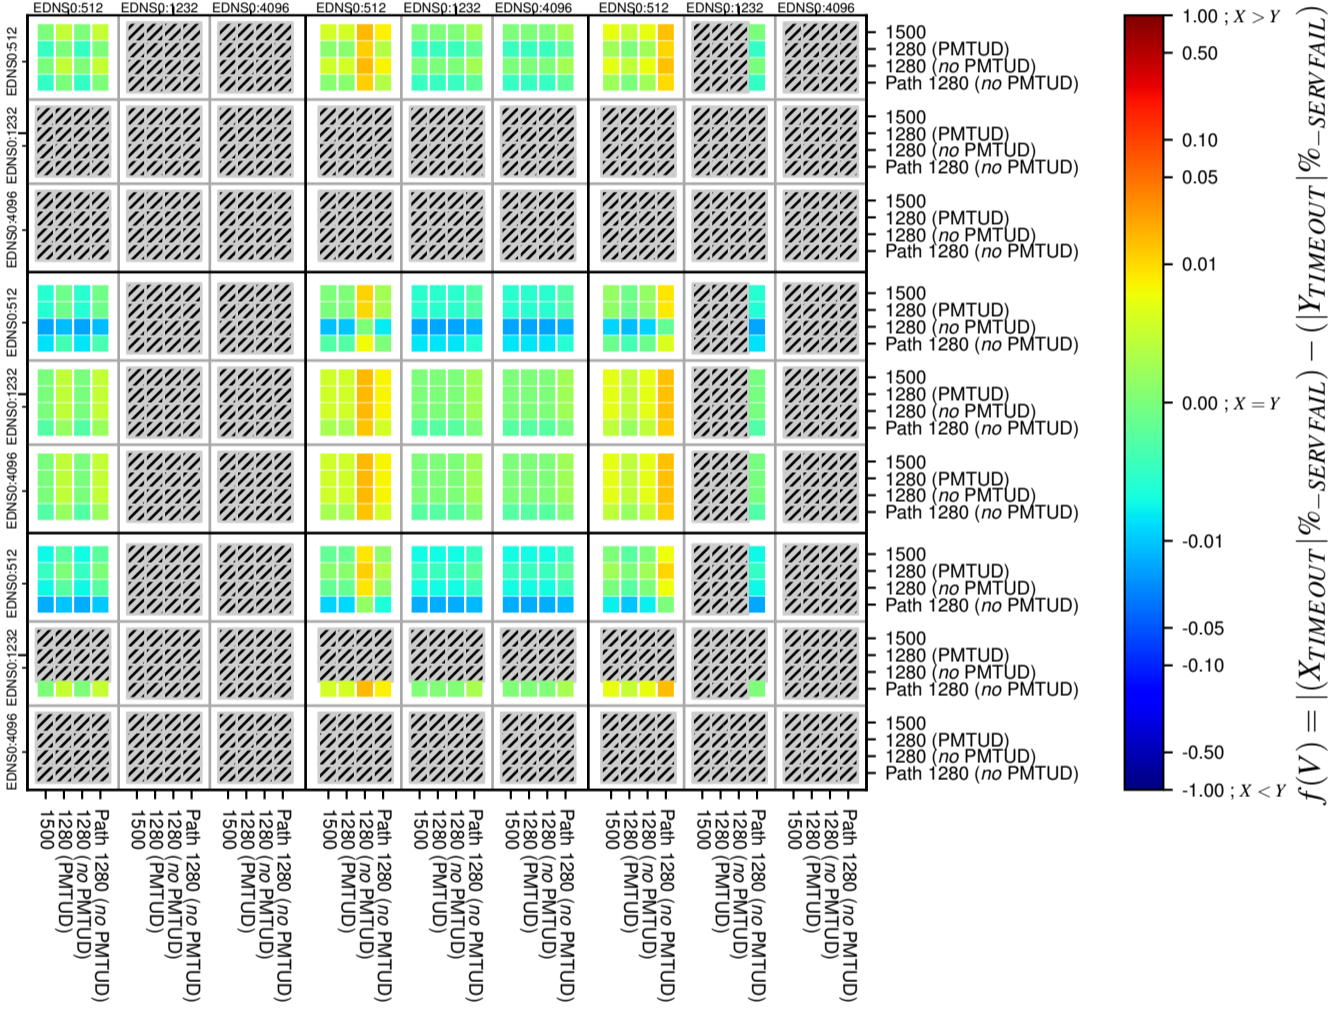

All Zones without DNSSEC for '.se'

All Zones with DNSSEC for '.se'

All Zones for '.se'