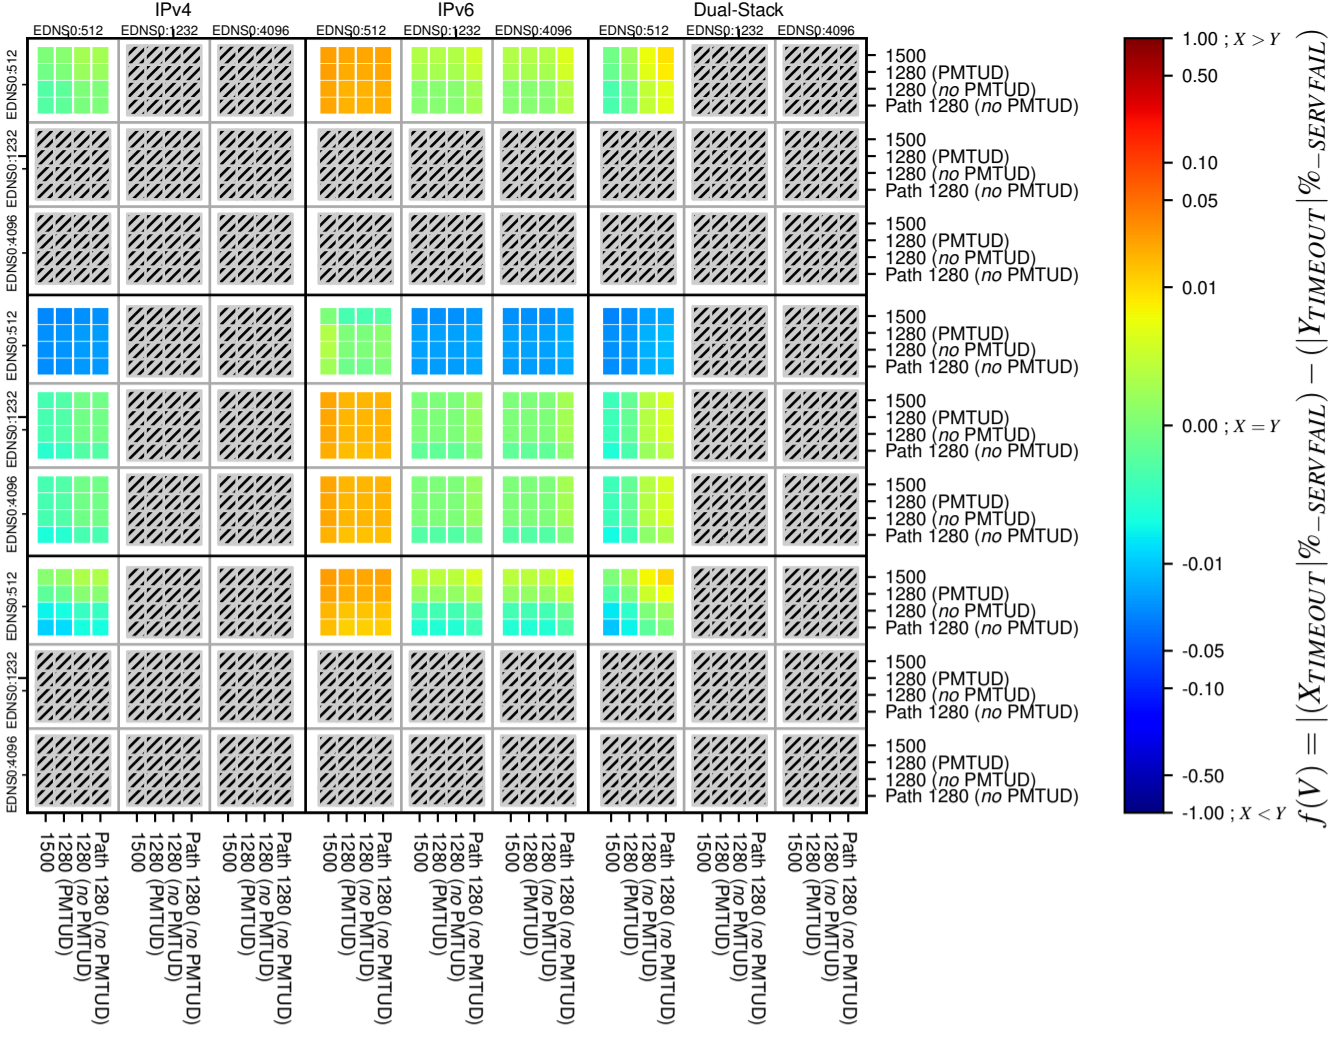

All Zones without DNSSEC for '.se'

All Zones with DNSSEC for '.se'

All Zones for '.se'