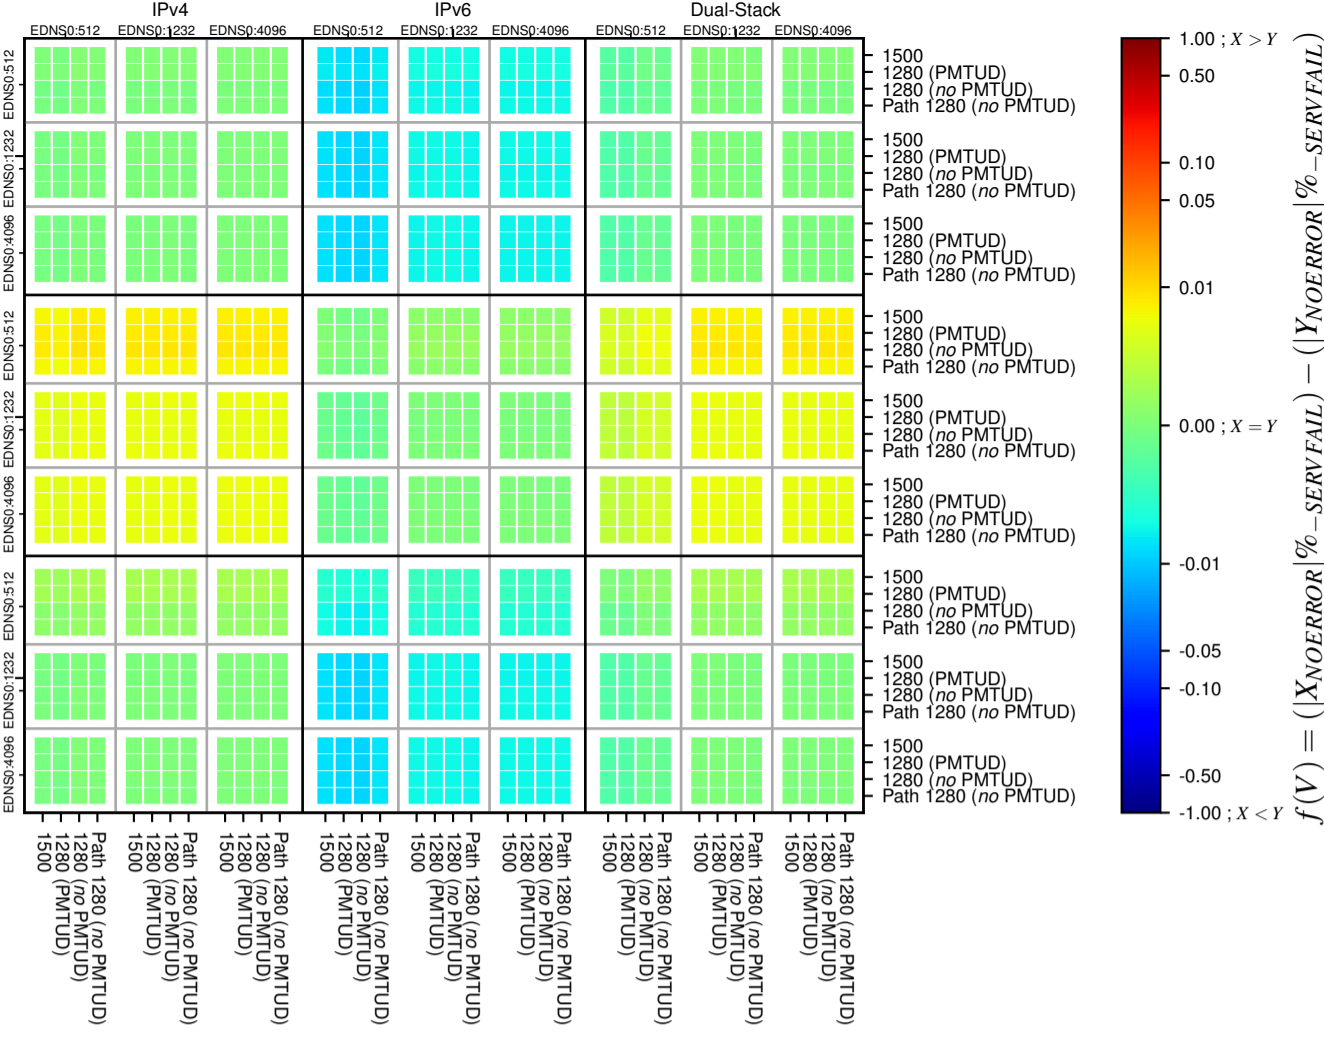

All Zones without DNSSEC for '.de'

All Zones with DNSSEC for '.de'

All Zones for '.de'

$$f(V) = (|X_{NOERROR}|_{\% - SERVFAIL}) - (|Y_{NOERROR}|_{\% - SERVFAIL})$$

$$f(V) = (|X_{NOERROR}|_{\% - SERVFAIL}) - (|Y_{NOERROR}|_{\% - SERVFAIL})$$

$$f(V) = (|X_{NOERROR}|_{\% - SERVFAIL}) - (|Y_{NOERROR}|_{\% - SERVFAIL})$$