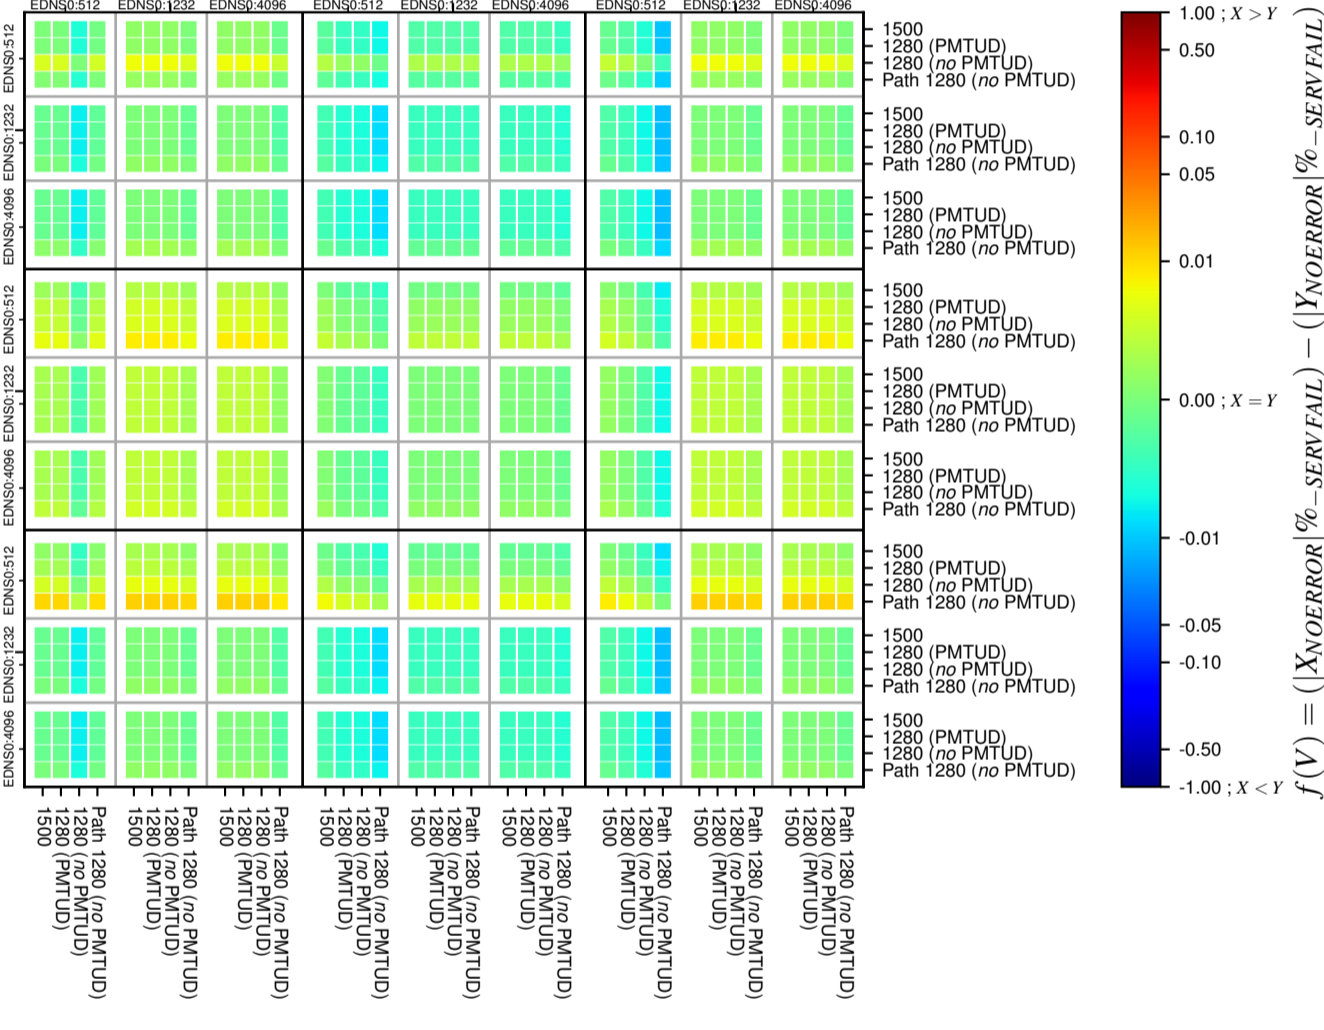

All Zones without DNSSEC for '.de'

All Zones with DNSSEC for '.de'

All Zones for '.de'

$$f(V) = (|X_{NOERROR}|_{\% - SERVFAIL}) - (|Y_{NOERROR}|_{\% - SERVFAIL})$$

$$f(V) = (|X_{NOERROR}|_{\% - SERVFAIL}) - (|Y_{NOERROR}|_{\% - SERVFAIL})$$

$$f(V) = (|X_{NOERROR}|_{\% - SERVFAIL}) - (|Y_{NOERROR}|_{\% - SERVFAIL})$$