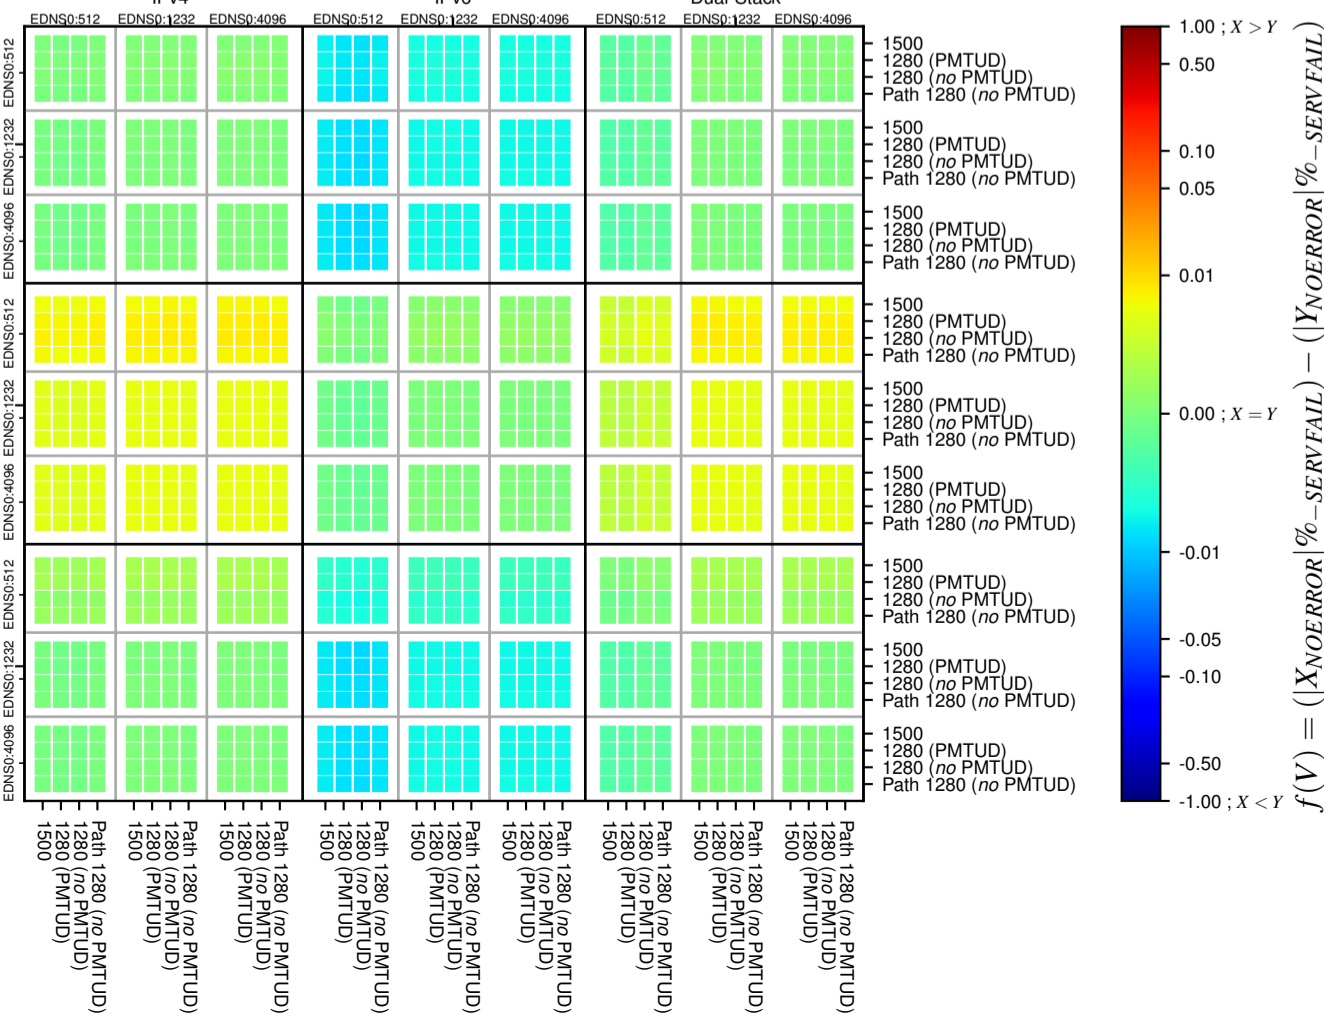

All Zones without DNSSEC for '.de'

All Zones with DNSSEC for '.de'

All Zones for '.de'

$$f(V) = (|X_{NOERROR}|_{\% - SERVFAIL}) - (|Y_{NOERROR}|_{\% - SERVFAIL})$$

$$f(V) = (|X_{NOERROR}|_{\% - SERVFAIL}) - (|Y_{NOERROR}|_{\% - SERVFAIL})$$

$$f(V) = (|X_{NOERROR}|_{\% - SERVFAIL}) - (|Y_{NOERROR}|_{\% - SERVFAIL})$$