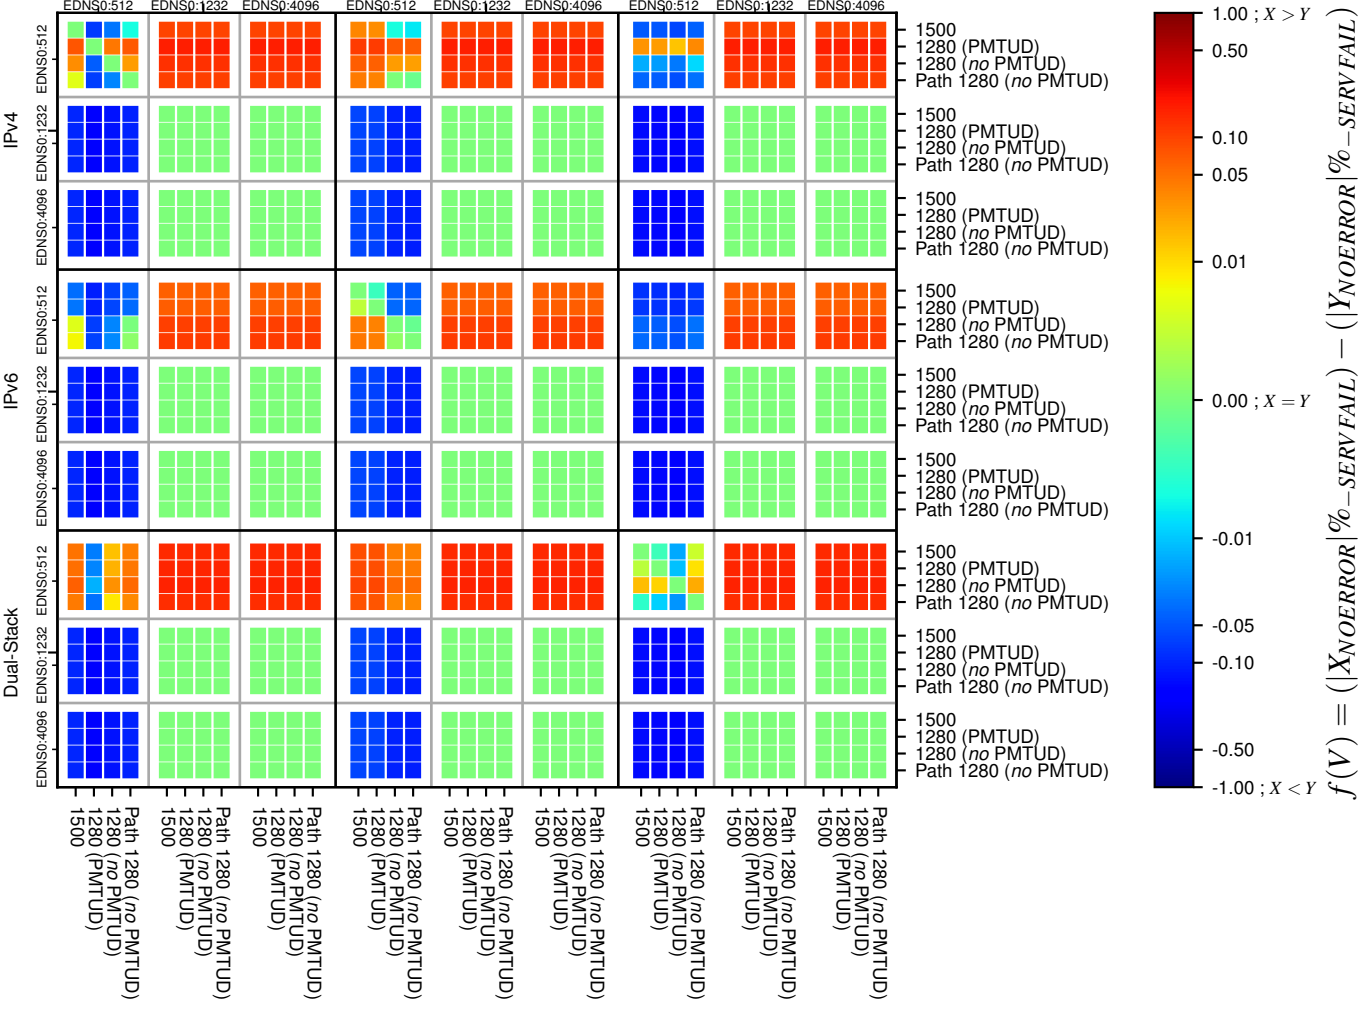

All Zones without DNSSEC for '.jp'

All Zones with DNSSEC for '.jp'

All Zones for '.jp'

$$f(V) = (|X_{NOERROR}| \% - SERVFAIL) - (|Y_{NOERROR}| \% - SERVFAIL)$$

$$f(V) = (|X_{NOERROR}| \% - SERVFAIL) - (|Y_{NOERROR}| \% - SERVFAIL)$$

$$f(V) = (|X_{NOERROR}| \% - SERVFAIL) - (|Y_{NOERROR}| \% - SERVFAIL)$$