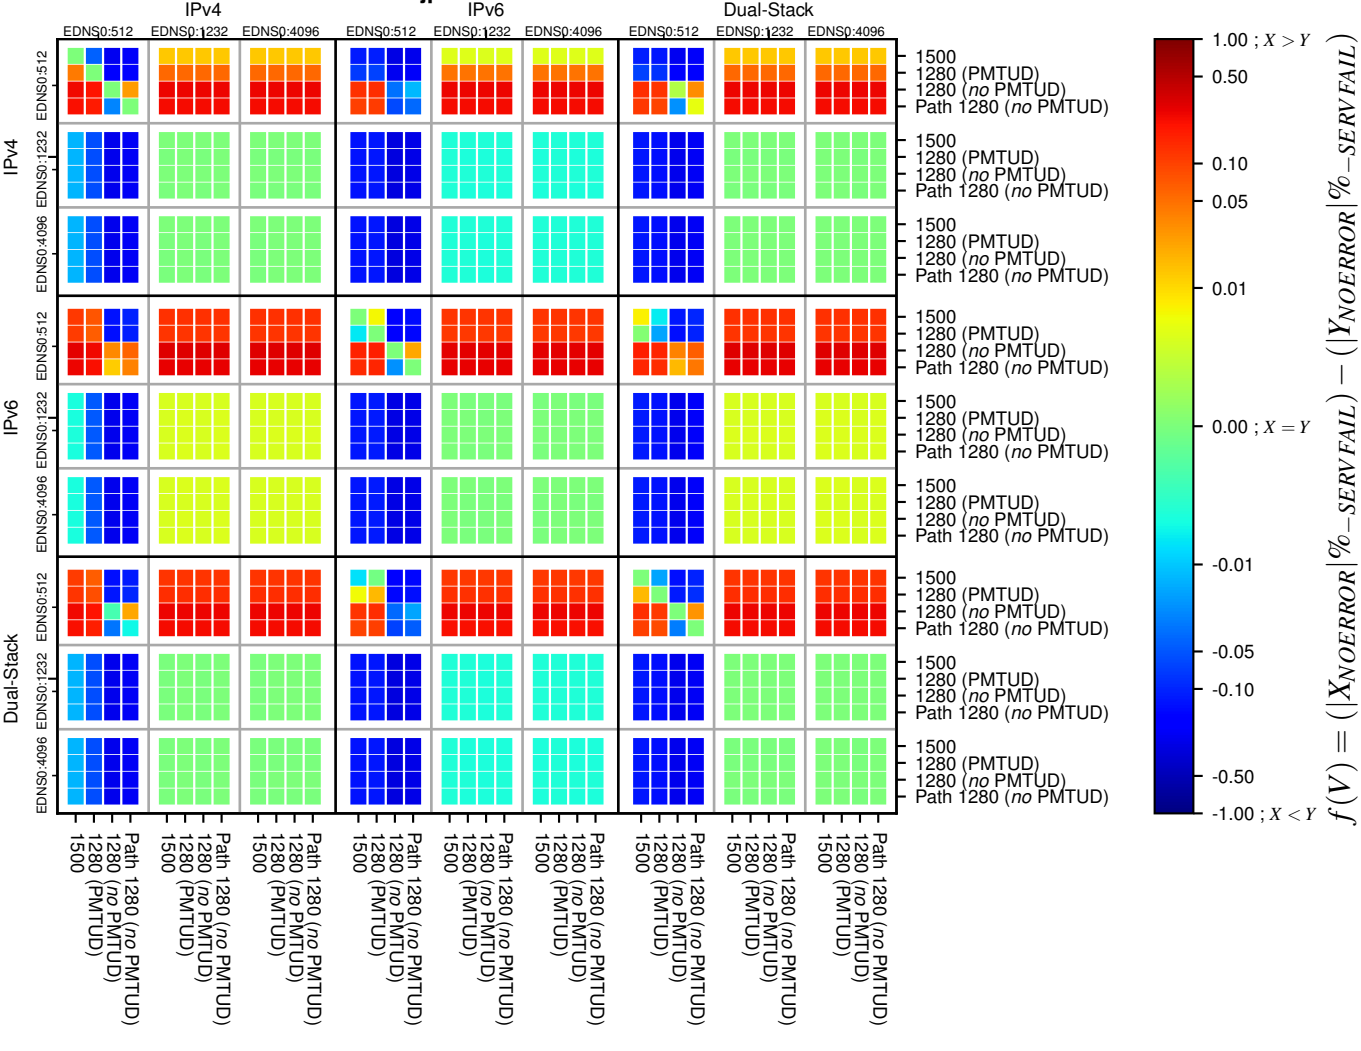

All Zones without DNSSEC for '.jp'

All Zones with DNSSEC for '.jp'

All Zones for '.jp'

$$f(V) = (|X_{NOERROR}| \% - SERVFAIL) - (|Y_{NOERROR}| \% - SERVFAIL)$$

$$f(V) = (|X_{NOERROR}| \% - SERVFAIL) - (|Y_{NOERROR}| \% - SERVFAIL)$$

$$f(V) = (|X_{NOERROR}| \% - SERVFAIL) - (|Y_{NOERROR}| \% - SERVFAIL)$$