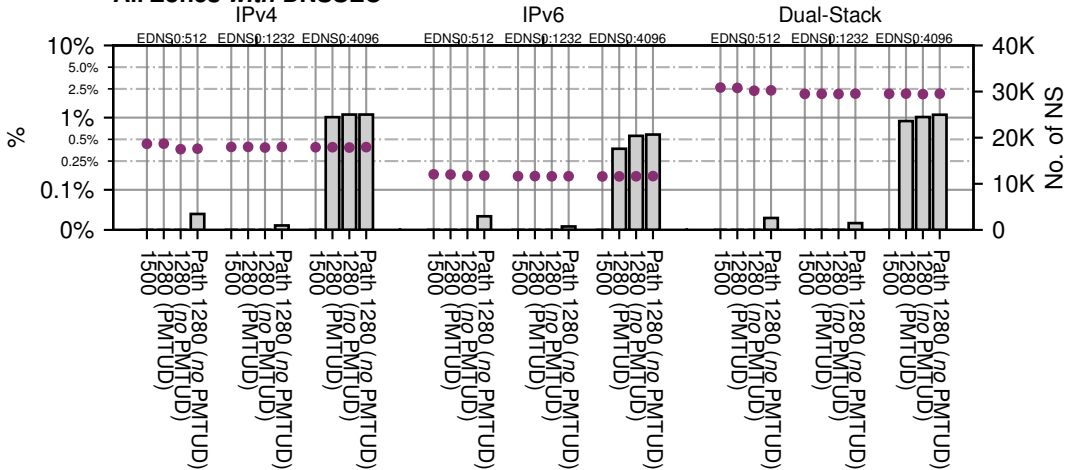

UDP packet too big

All Zones with DNSSEC