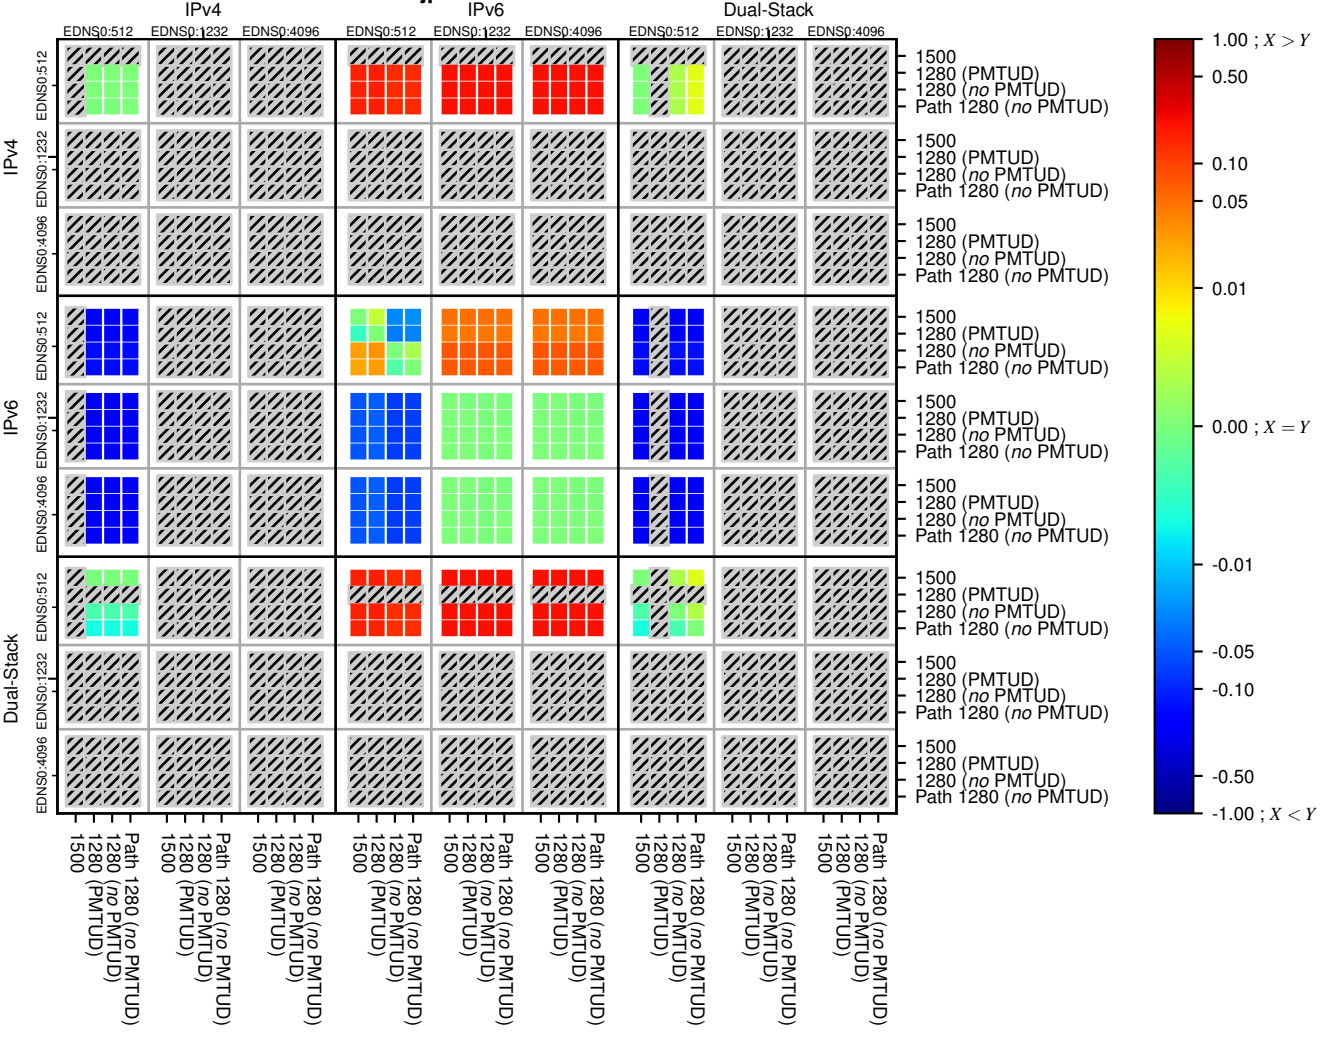

All Zones without DNSSEC for '.jp'

All Zones with DNSSEC for '.jp'

All Zones for '.jp'