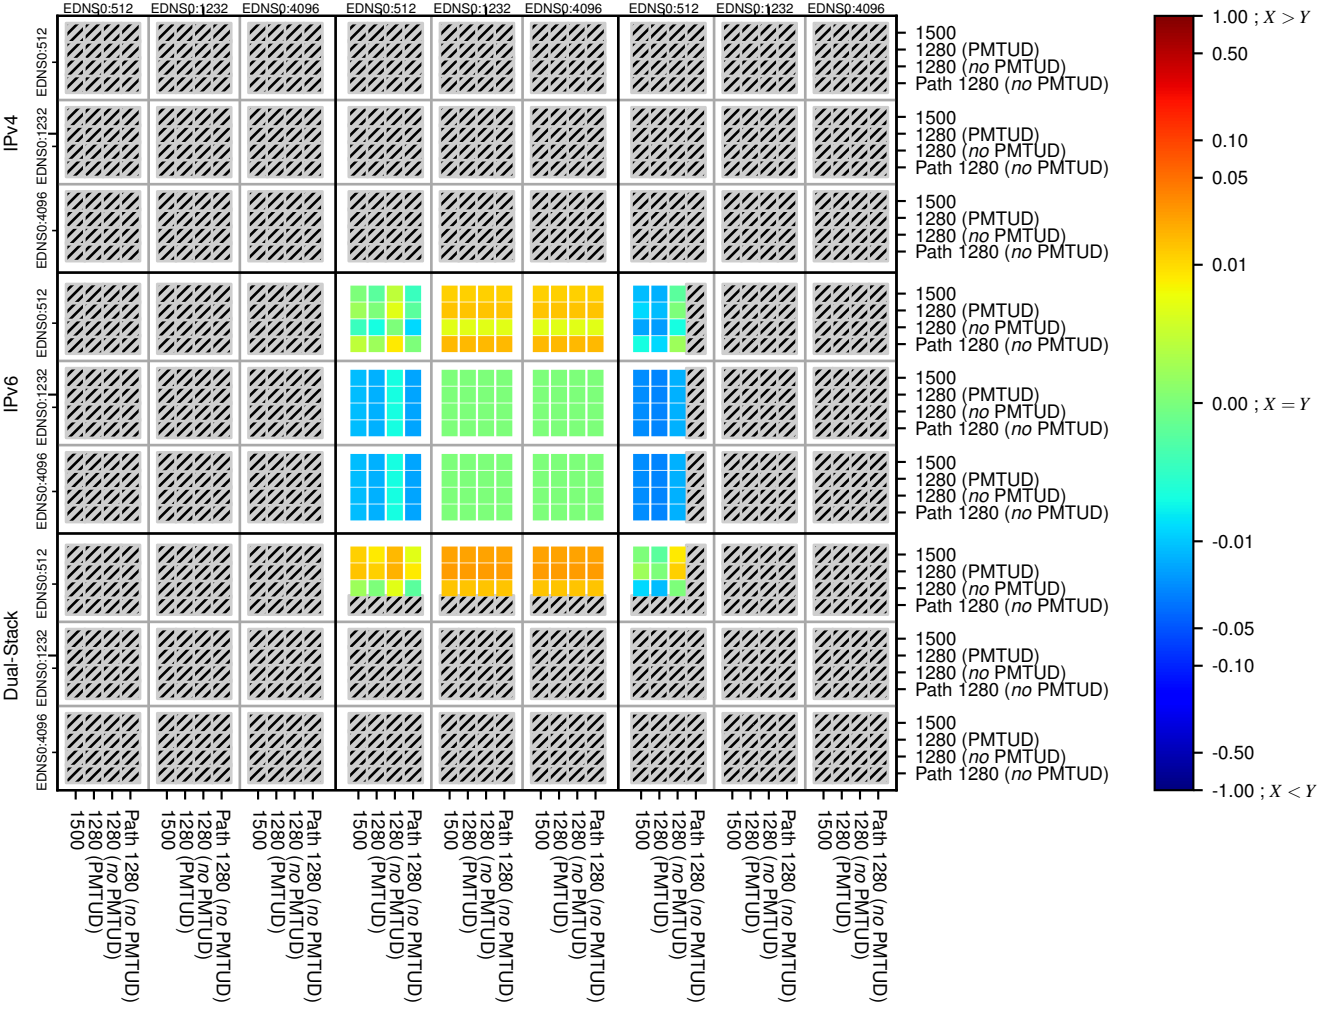

All Zones without DNSSEC for '.jp'

All Zones with DNSSEC for '.jp'

All Zones for '.jp'