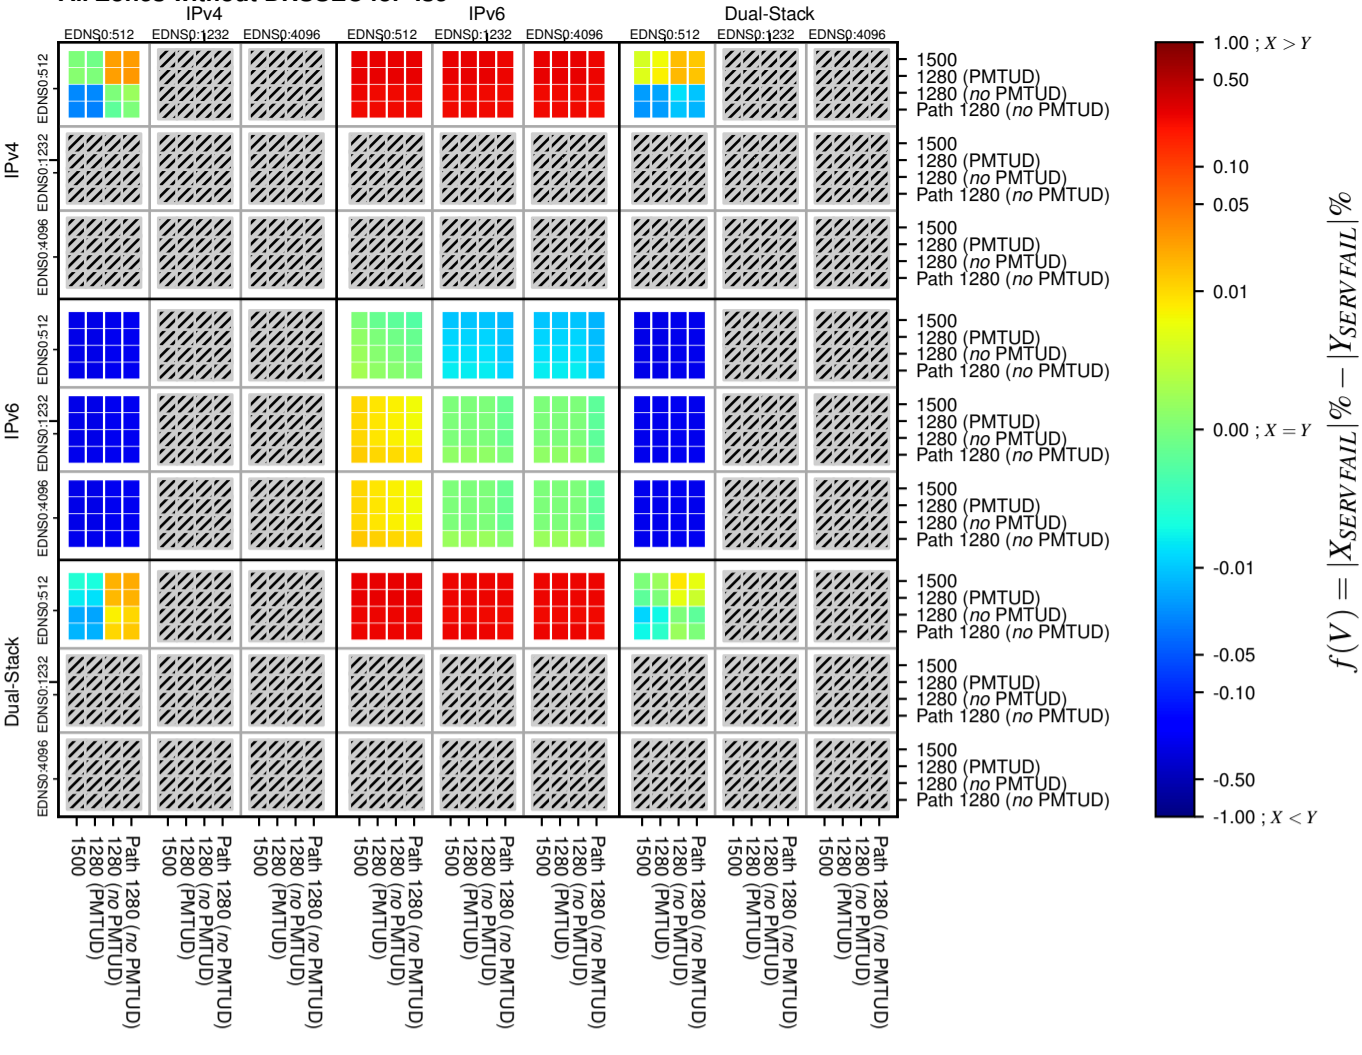

All Zones without DNSSEC for '.se'

All Zones with DNSSEC for '.se'

All Zones for '.se'