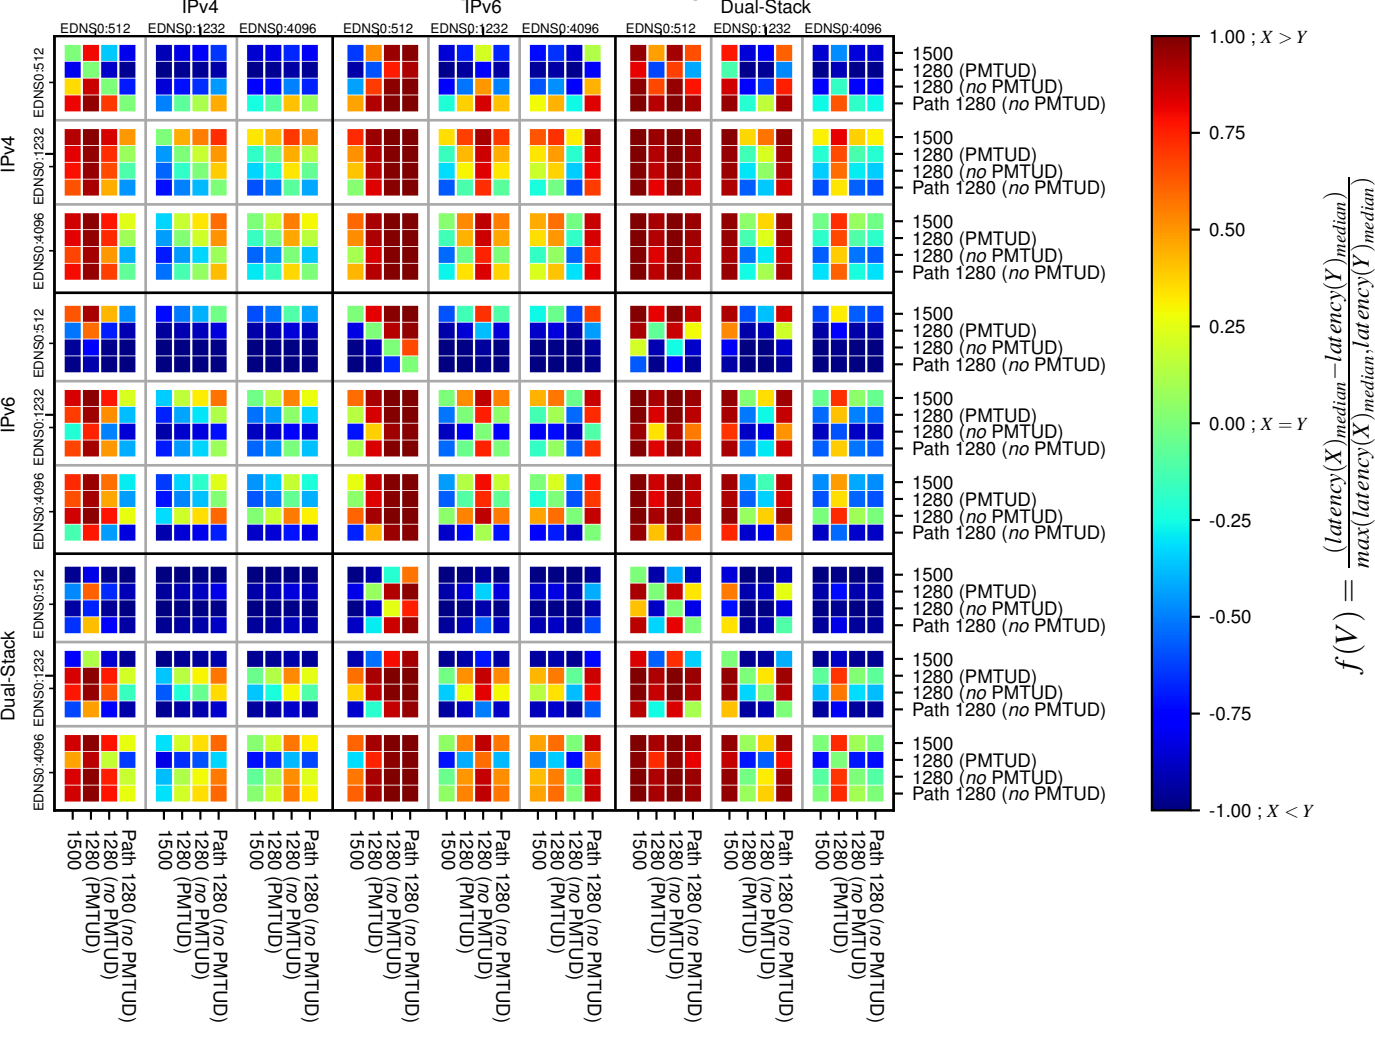

### All Zones without DNSSEC returning NOERROR for 'all\_psi\_domains'

### All Zones with DNSSEC returning NOERROR for 'all\_psi\_domains'