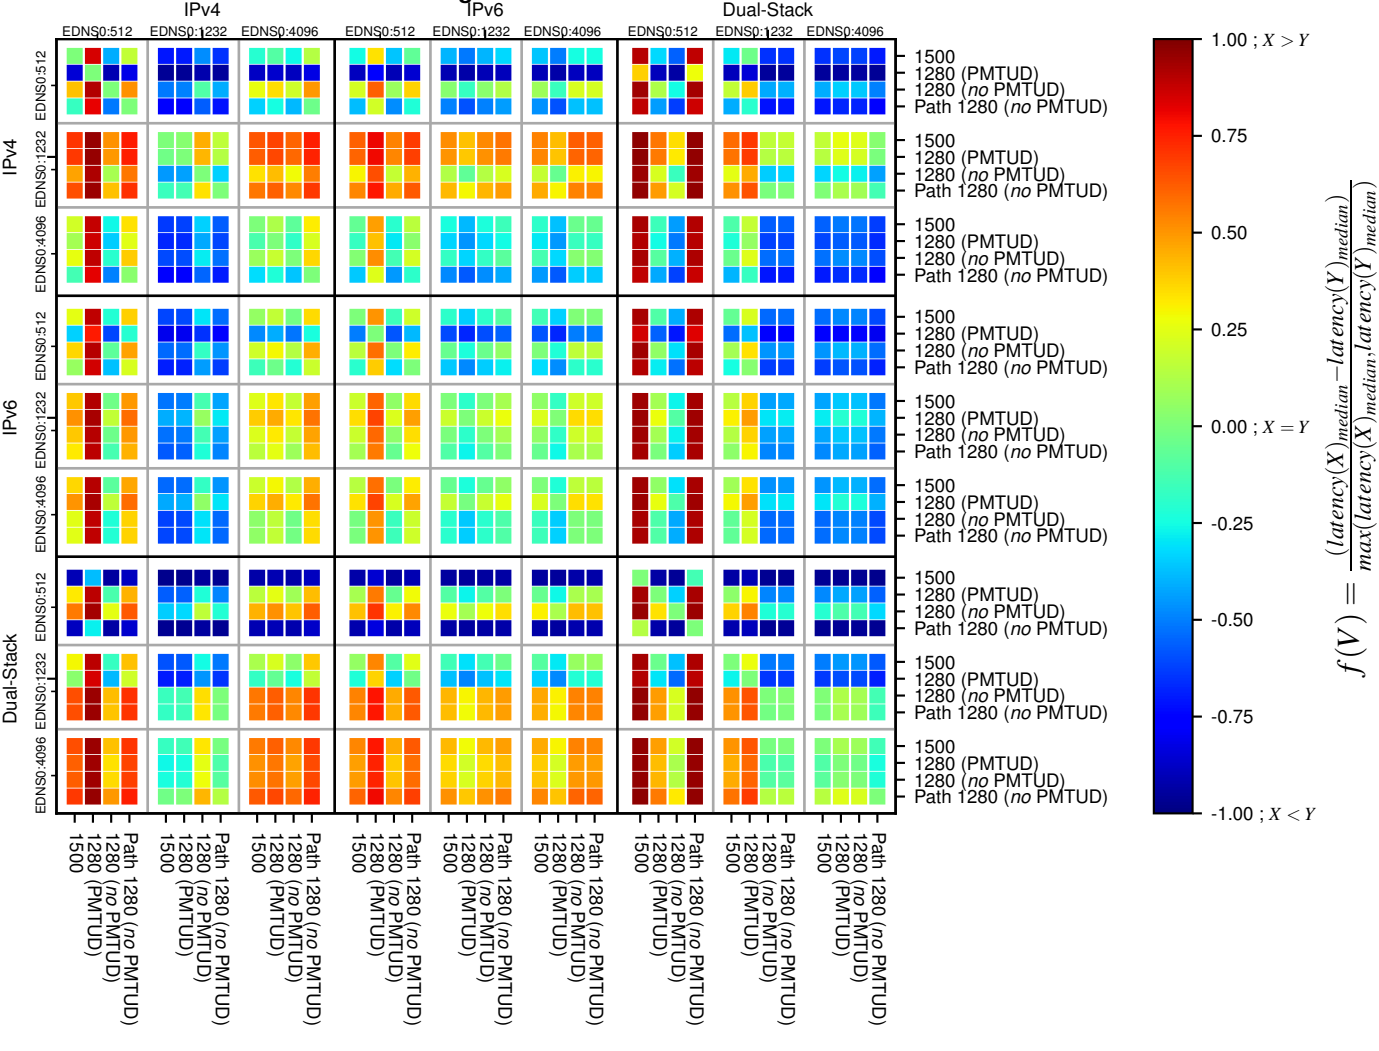

All Zones without DNSSEC returning NOERROR for '.de'

All Zones with DNSSEC returning NOERROR for '.de'

All Zones returning NOERROR for '.de'