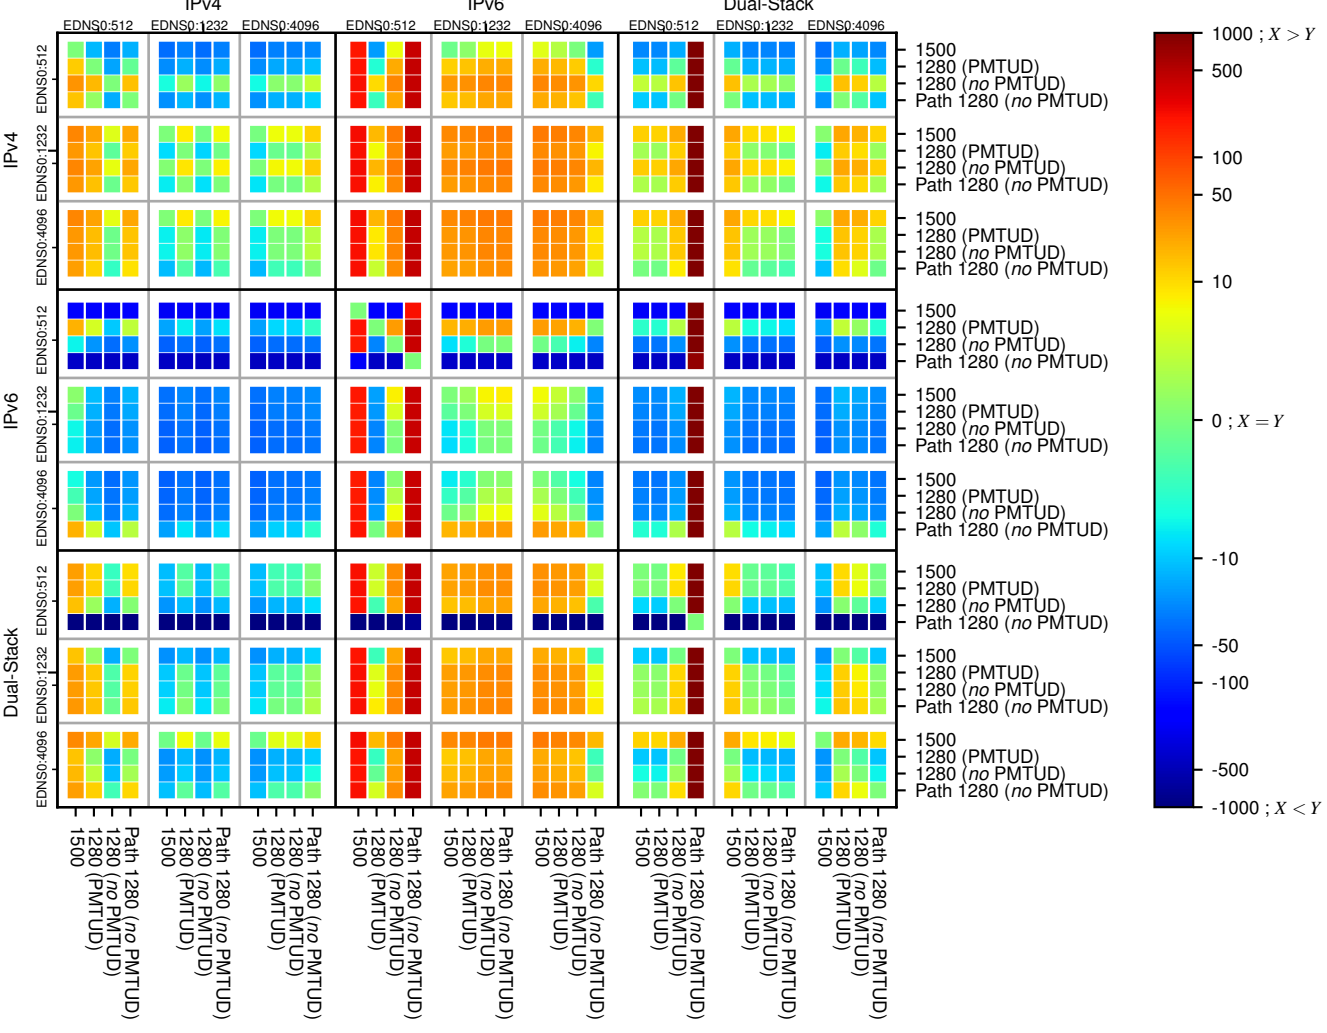

All Zones without DNSSEC returning NOERROR for '.de'

All Zones with DNSSEC returning NOERROR for '.de'

All Zones returning NOERROR for '.de'