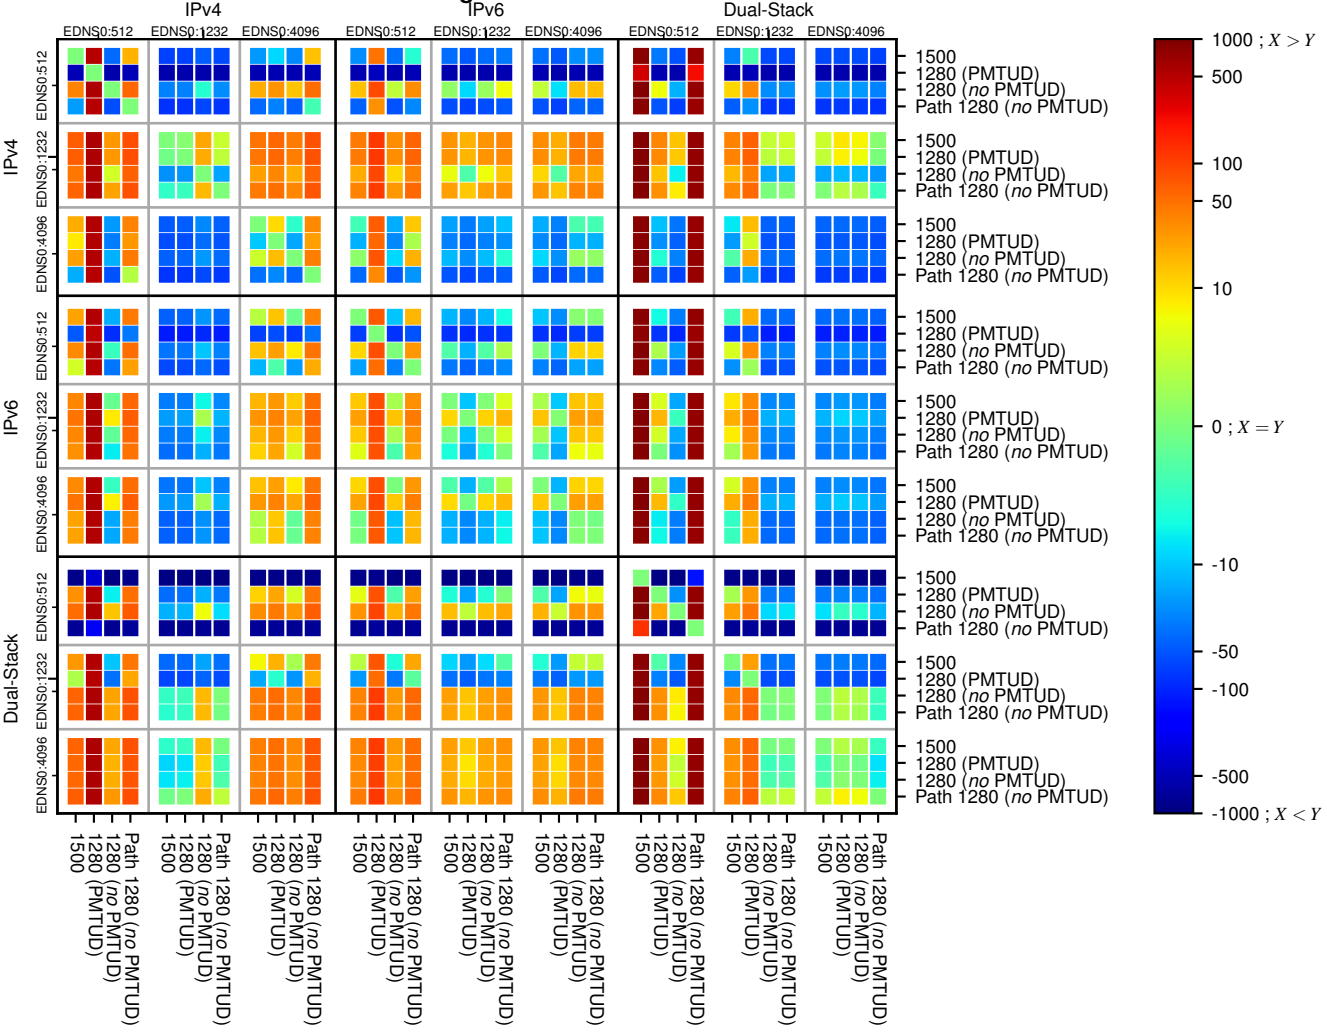

All Zones without DNSSEC returning NOERROR for '.de'

All Zones with DNSSEC returning NOERROR for '.de'

All Zones returning NOERROR for '.de'