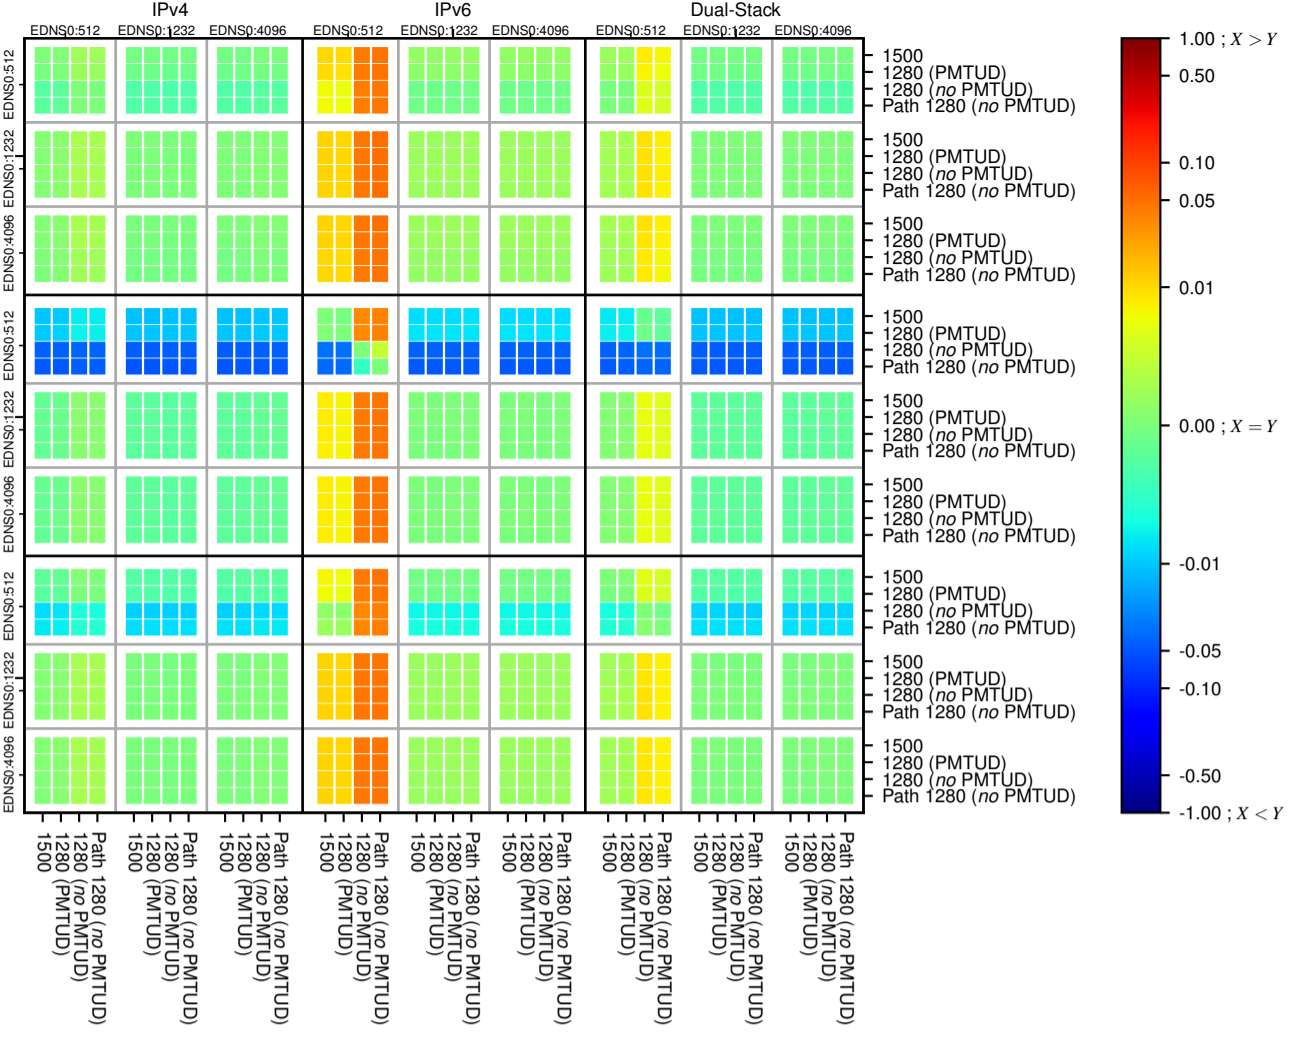

### All Zones without DNSSEC for '.com'

### All Zones for '.com'

$$f(V) = |(X_{TIMEOUT} \% - SERVFAIL) - (Y_{TIMEOUT} \% - SERVFAIL)|$$

$$f(V) = |(X_{TIMEOUT} \% - SERVFAIL) - (Y_{TIMEOUT} \% - SERVFAIL)|$$

$$f(V) = |(X_{TIMEOUT} \% - SERVFAIL) - (Y_{TIMEOUT} \% - SERVFAIL)|$$