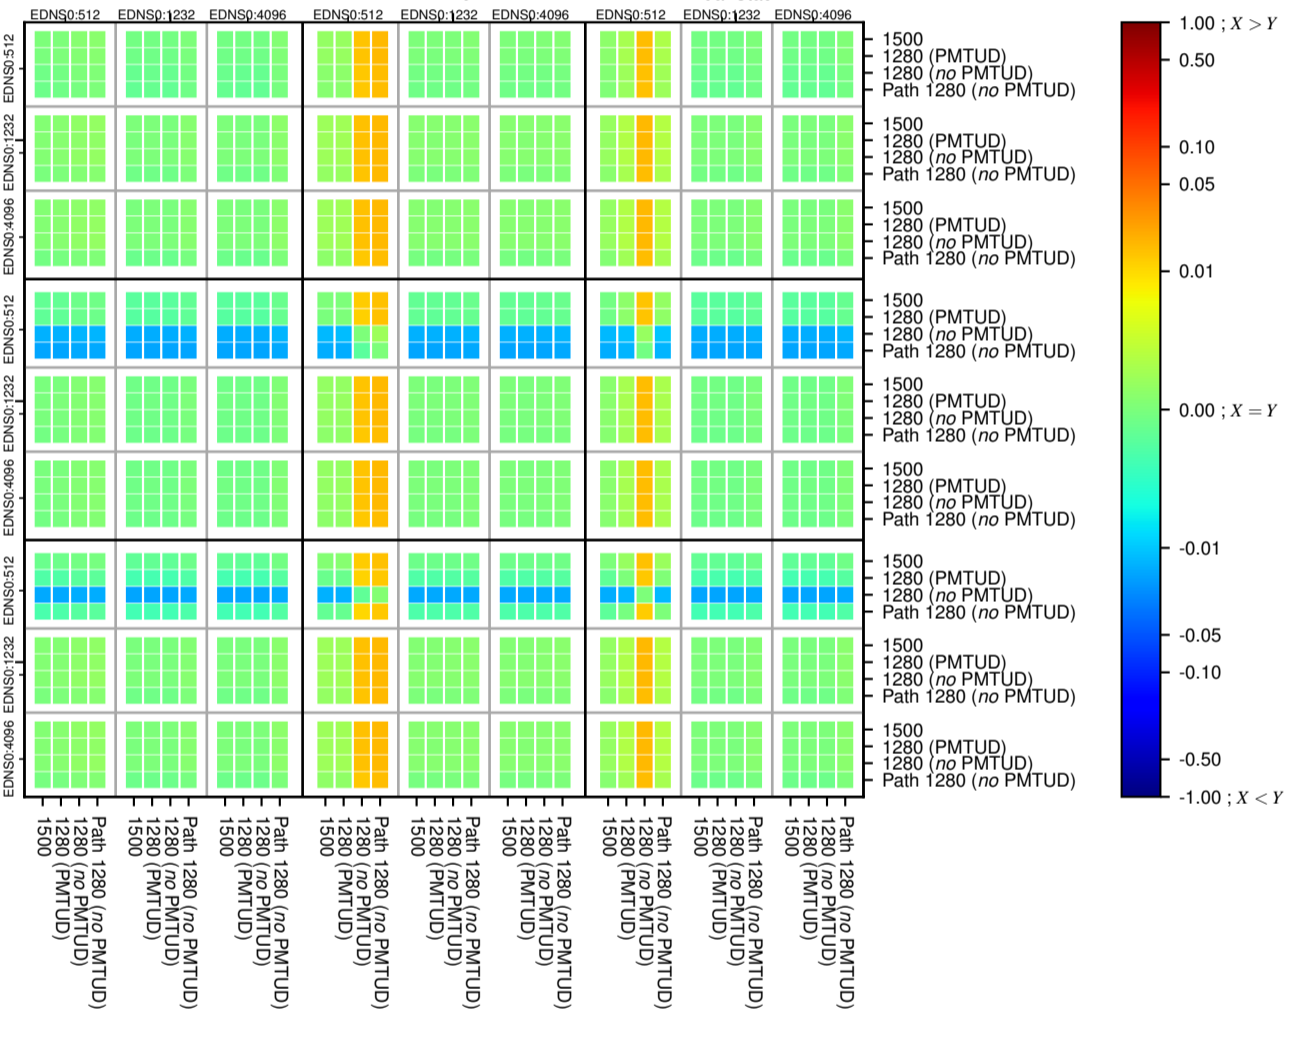

### All Zones without DNSSEC for '.com'

### All Zones for '.com'

$$f(V) = |(X_{TIMEOUT} \% - SERVFAIL) - (Y_{TIMEOUT} \% - SERVFAIL)|$$

$$f(V) = |(X_{TIMEOUT} \% - SERVFAIL) - (Y_{TIMEOUT} \% - SERVFAIL)|$$

$$f(V) = |(X_{TIMEOUT} \% - SERVFAIL) - (Y_{TIMEOUT} \% - SERVFAIL)|$$