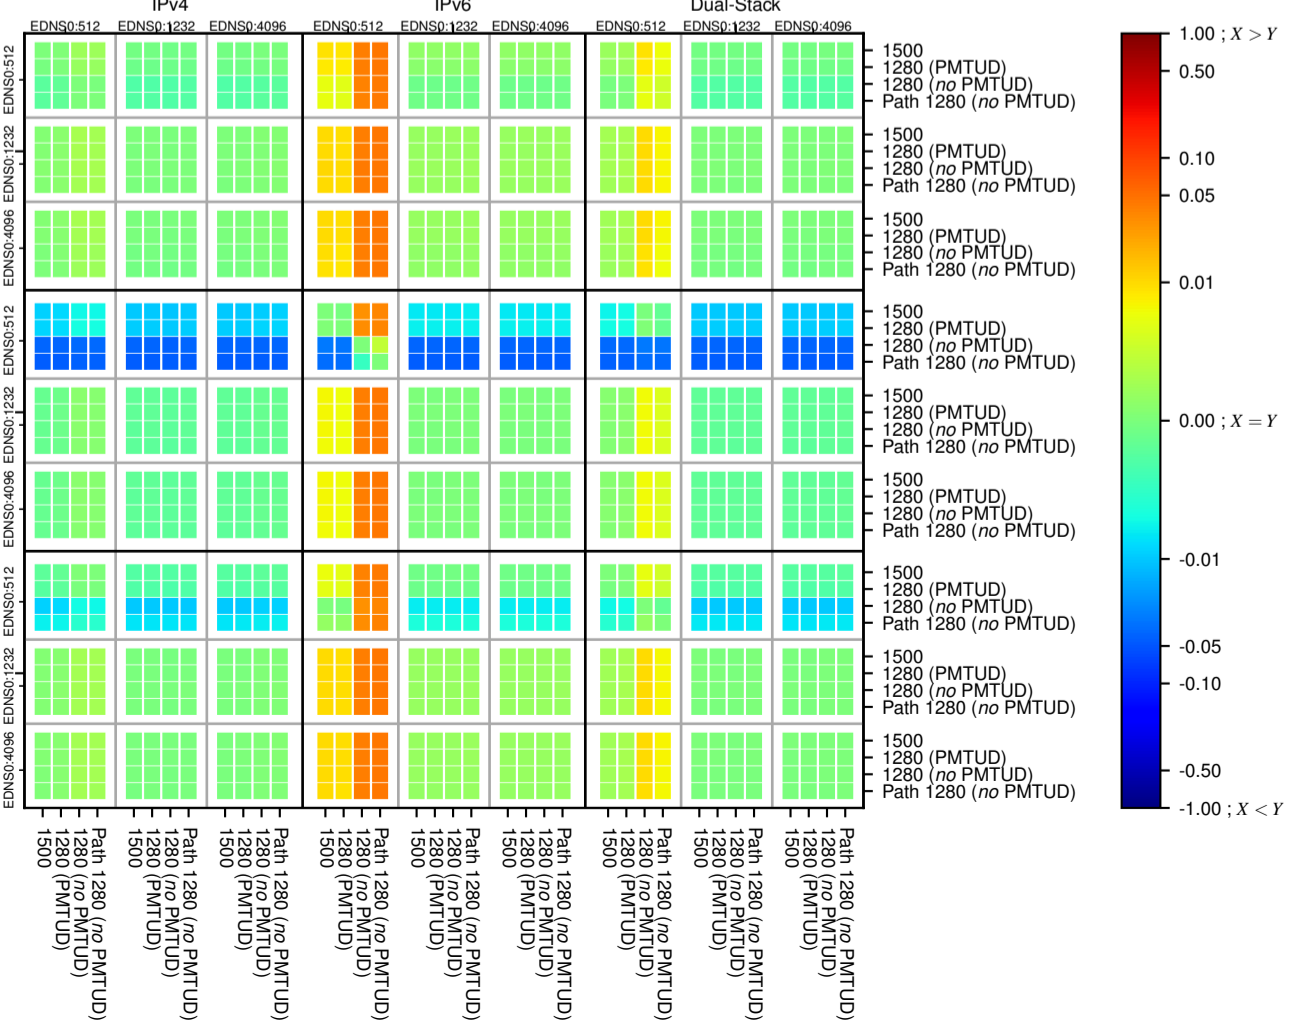

### All Zones without DNSSEC for '.com'

### All Zones for '.com'

$$f(V) = |(X_{TIMEOUT} \% - SERVFAIL) - (Y_{TIMEOUT} \% - SERVFAIL)|$$

$$f(V) = |(X_{TIMEOUT} \% - SERVFAIL) - (Y_{TIMEOUT} \% - SERVFAIL)|$$

$$f(V) = |(X_{TIMEOUT} \% - SERVFAIL) - (Y_{TIMEOUT} \% - SERVFAIL)|$$