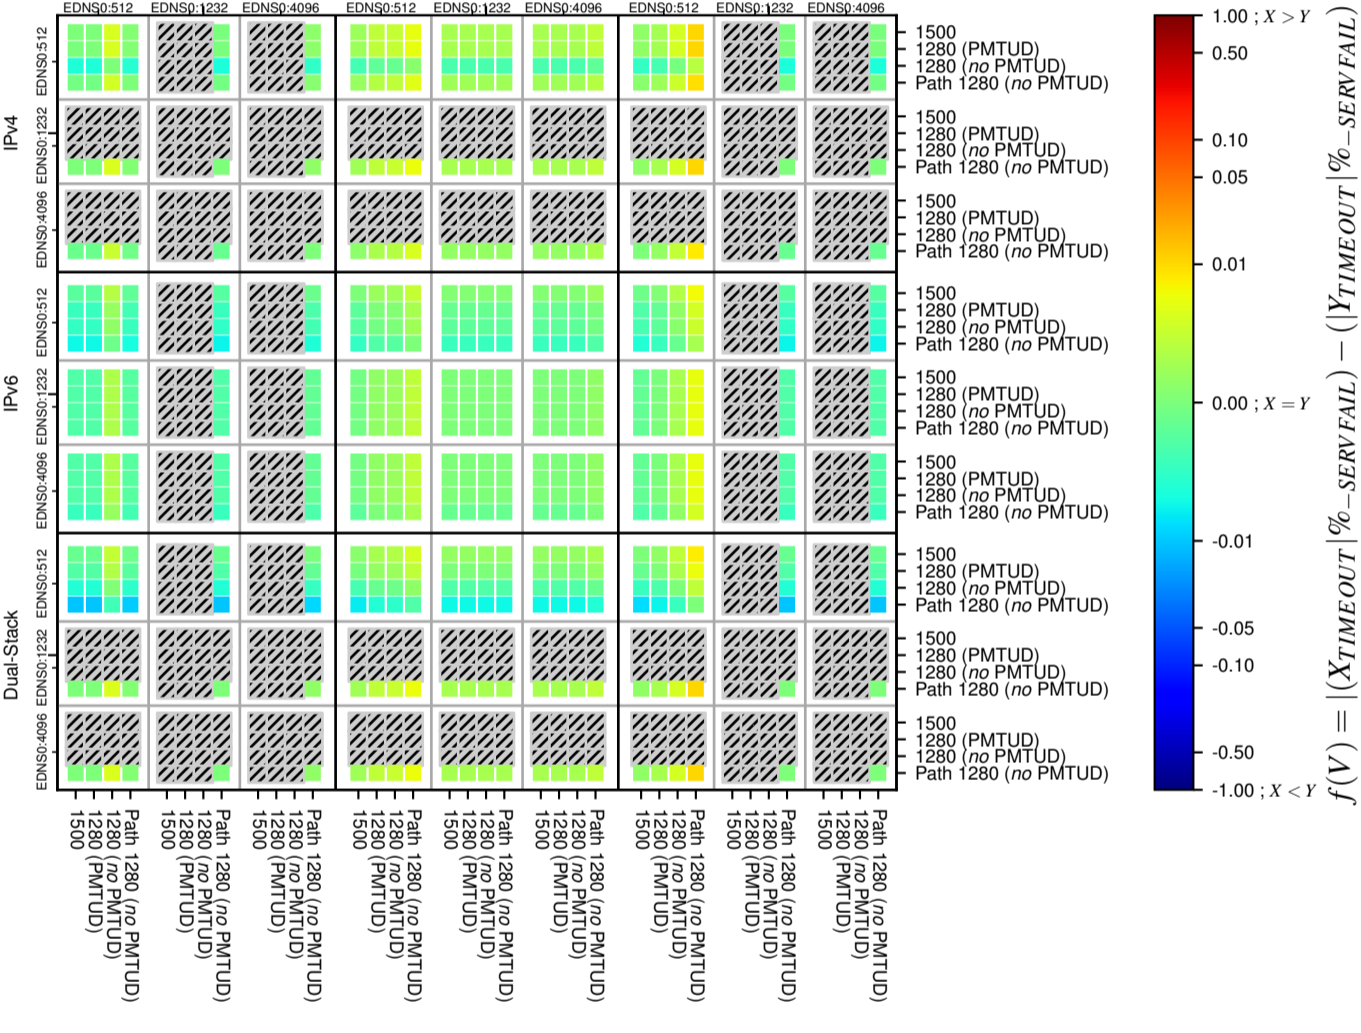

All Zones with DNSSEC for '.de'