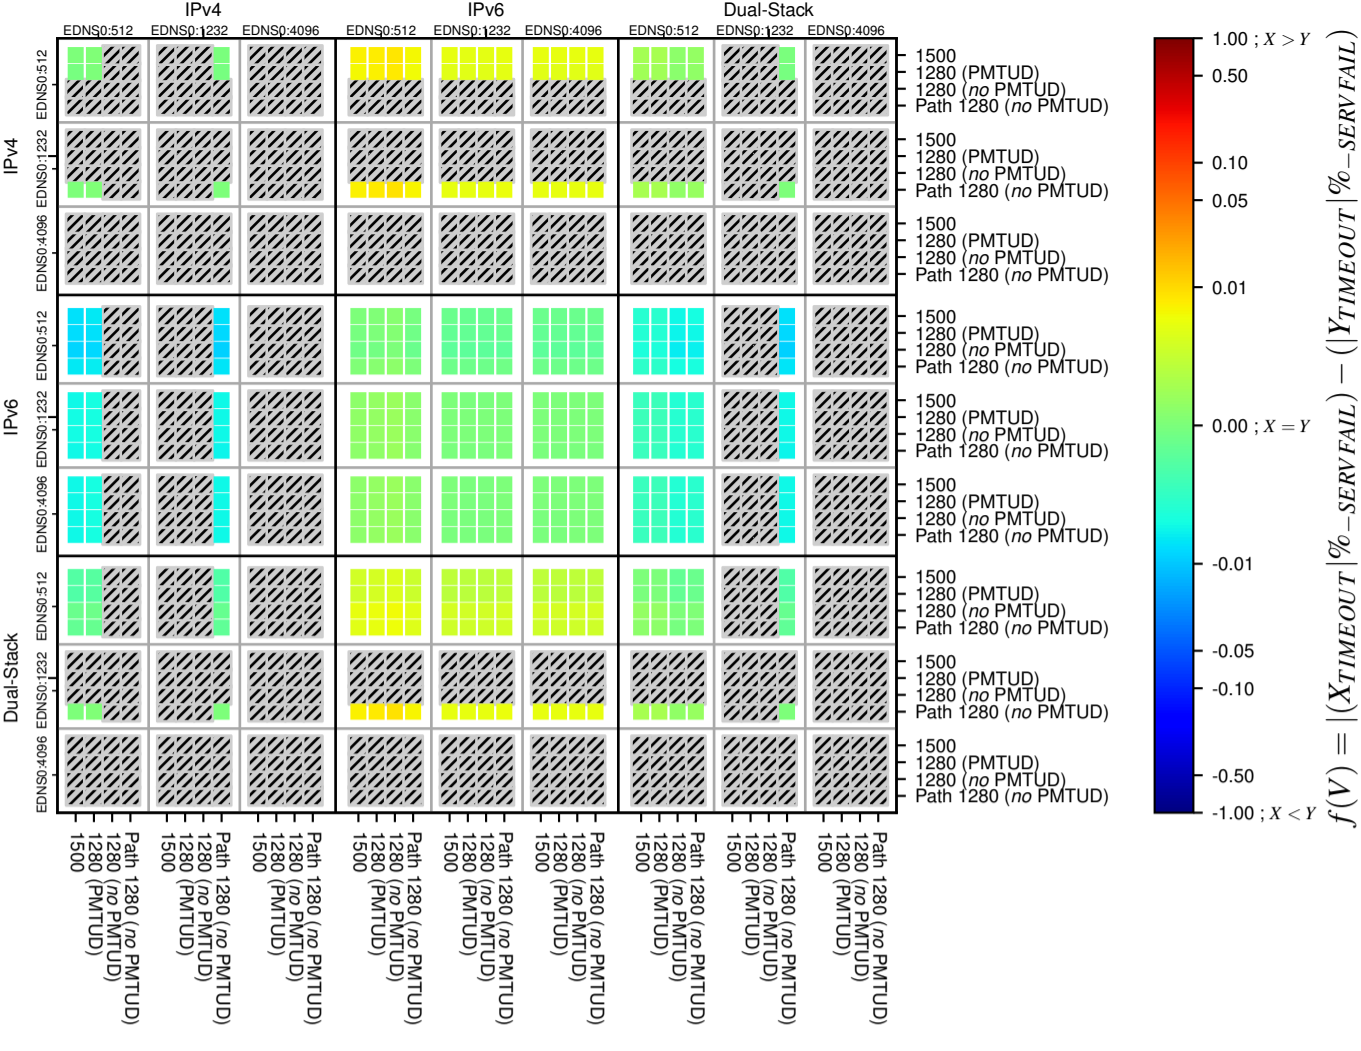

### All Zones without DNSSEC for '.de'