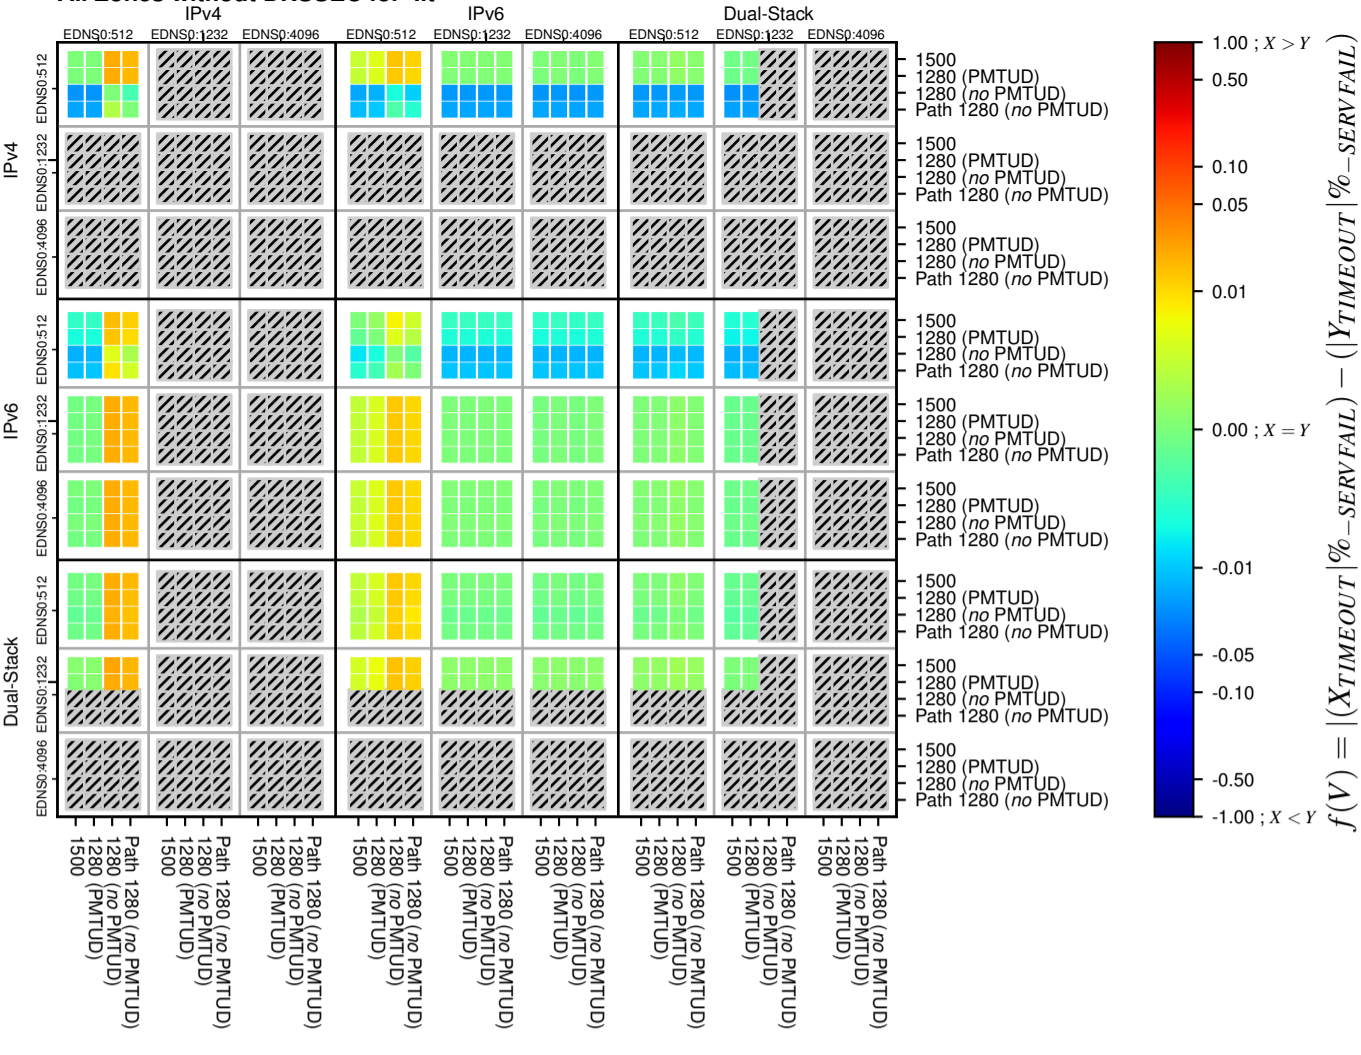

All Zones without DNSSEC for '.it'

All Zones with DNSSEC for '.it'

All Zones for '.it'

$$f(V) = |(X_{TIMEOUT} \% - SERVFAIL) - (Y_{TIMEOUT} \% - SERVFAIL)|$$

$$f(V) = |(X_{TIMEOUT} \% - SERVFAIL) - (Y_{TIMEOUT} \% - SERVFAIL)|$$

$$f(V) = |(X_{TIMEOUT} \% - SERVFAIL) - (Y_{TIMEOUT} \% - SERVFAIL)|$$