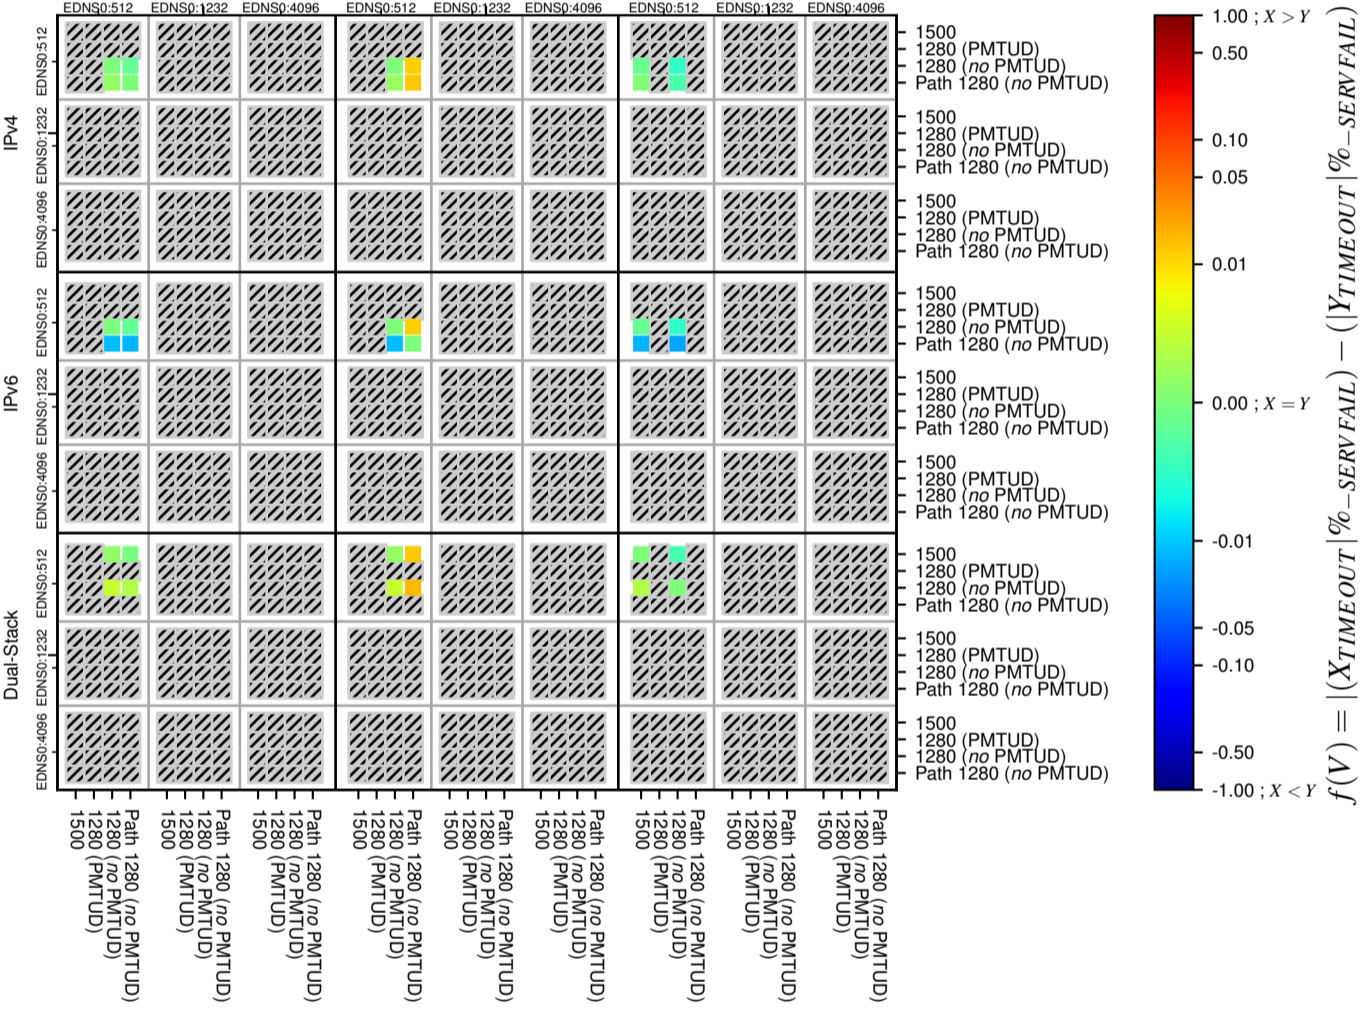

All Zones without DNSSEC for '.it'

All Zones with DNSSEC for '.it'

All Zones for '.it'

$$f(V) = |(X_{TIMEOUT} \% - SERVFAIL) - (Y_{TIMEOUT} \% - SERVFAIL)|$$

$$f(V) = |(X_{TIMEOUT} \% - SERVFAIL) - (Y_{TIMEOUT} \% - SERVFAIL)|$$

$$f(V) = |(X_{TIMEOUT} \% - SERVFAIL) - (Y_{TIMEOUT} \% - SERVFAIL)|$$