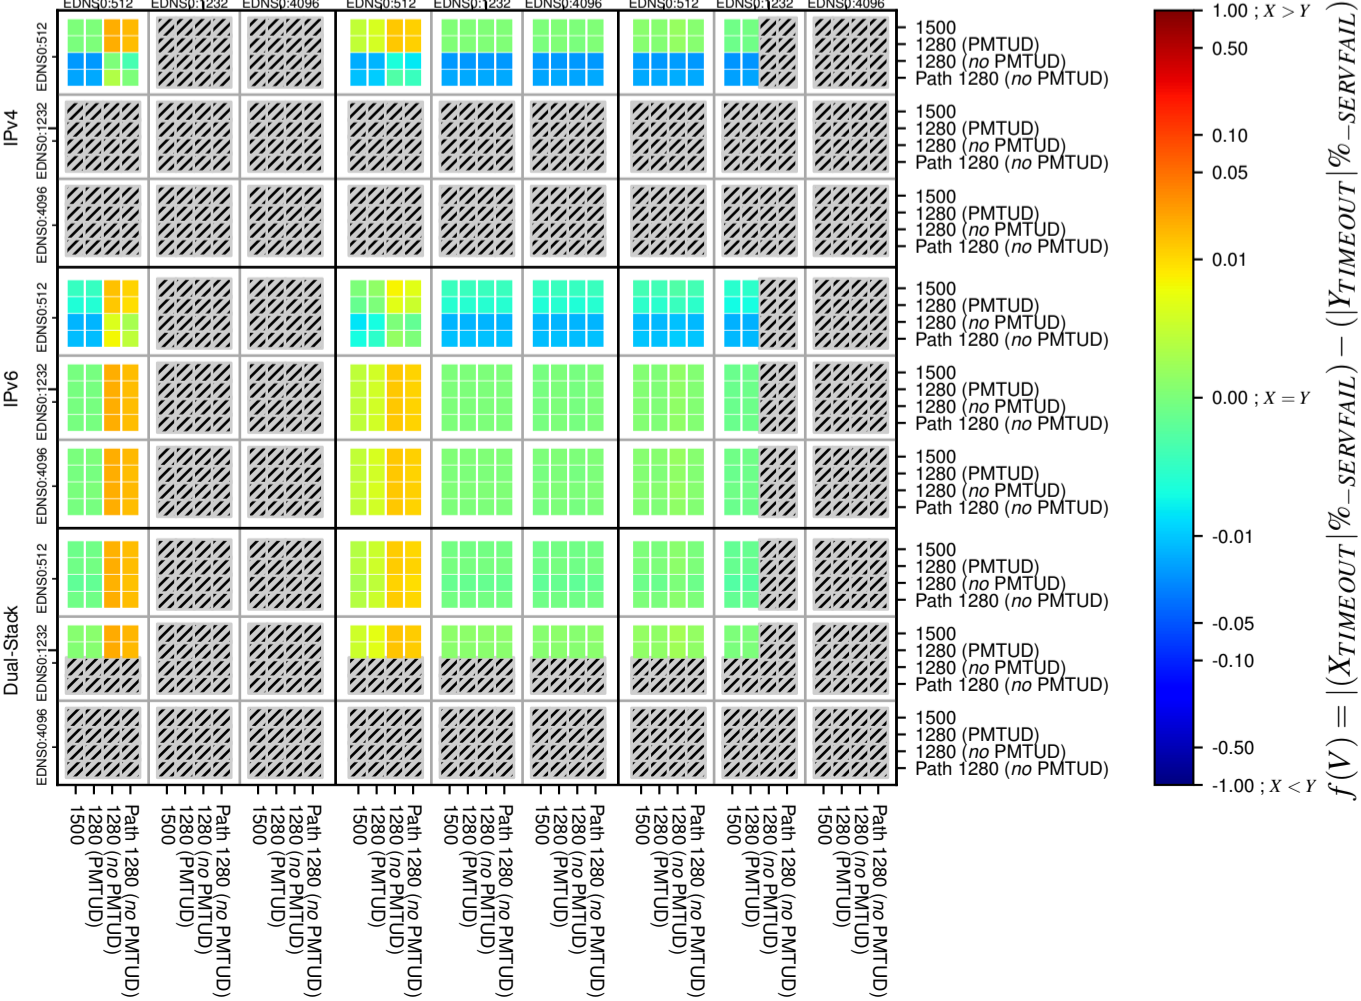

All Zones without DNSSEC for '.it'

All Zones with DNSSEC for '.it'

All Zones for '.it'

$$f(V) = |(X_{TIMEOUT} \% - SERVFAIL) - (Y_{TIMEOUT} \% - SERVFAIL)|$$

$$f(V) = |(X_{TIMEOUT} \% - SERVFAIL) - (Y_{TIMEOUT} \% - SERVFAIL)|$$

$$f(V) = |(X_{TIMEOUT} \% - SERVFAIL) - (Y_{TIMEOUT} \% - SERVFAIL)|$$